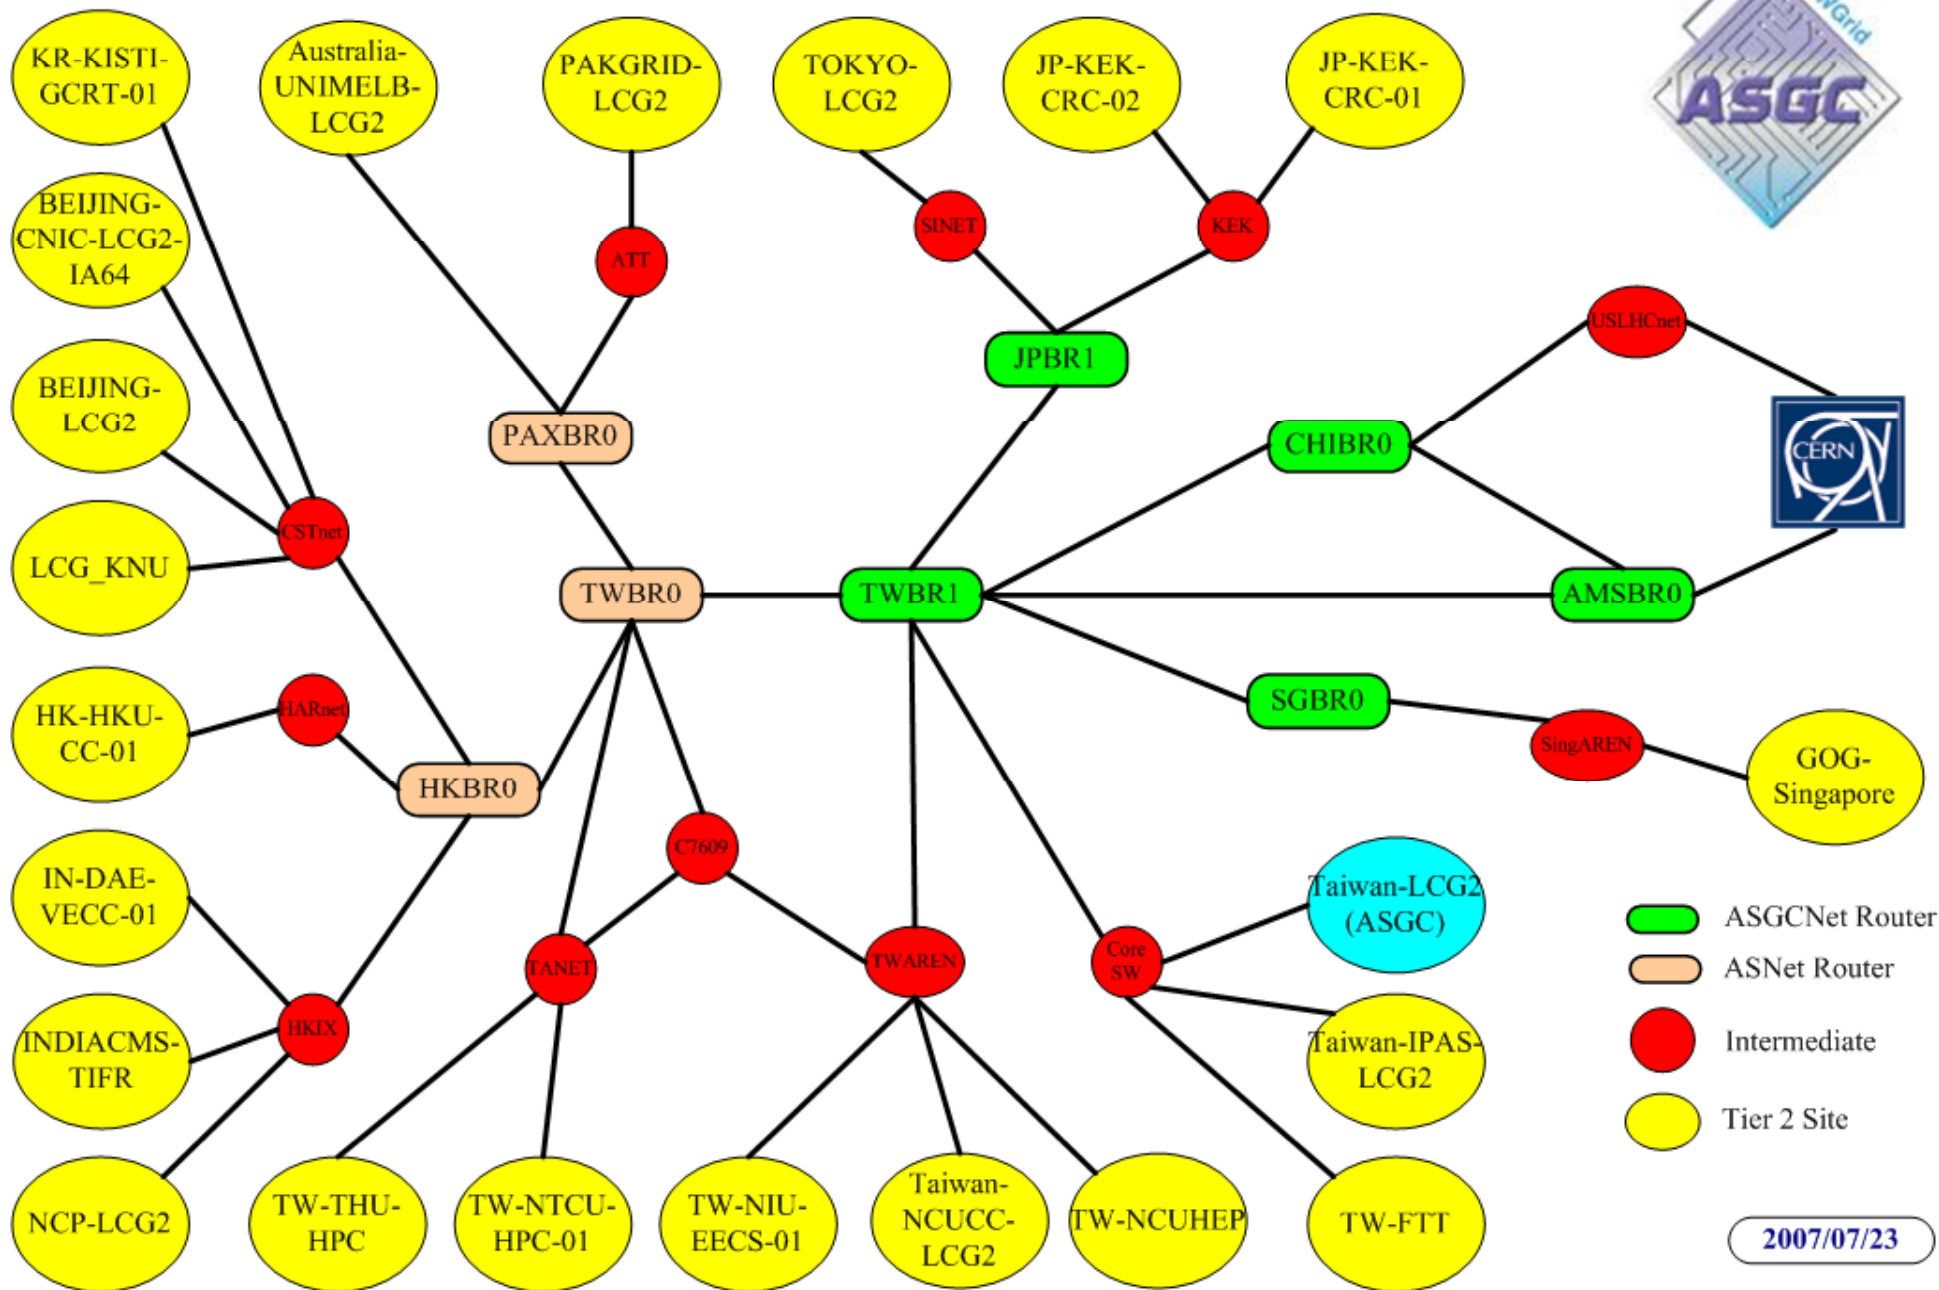

ASGC LHCOPN Update

Aries Hung
ASGC OPS, ASGCNet
Aries@twgrid.org

Academia Sinica Grid Computing

2007/07/23

International Links

- Taiwan-Amsterdam: 10Gbps
- Taiwan-Chicago: 2.5Gbps
- Chicago-Amsterdam: 2.5Gbps
- Taiwan-Japan
 - Circuit 1: 1Gbps, upgrade to 2.5Gbps in 2008
 - Circuit 2: 622Mbps
- Taiwan-Singapore: 155Mbps
 - Upgrade to 622Mbps by end of 2007
- Taiwan-HongKong: 622Mbps

Domestic Links

- ASGC-TWAREN: 10Gbps
 - TWAREN: Taiwan Advanced Research & Education Network. It supports most of Taiwan Tier2 and Tier3 sites.

Establish 10G link with CERN

- Planned to upgrade 2*GE links to 1*10GE link in 2007 Q3.
- SURFnet will help to provide a 10G link to CERN.
- In progress

Route path to CERN

- Primary path (Direct link)
 - Taiwan-Amsterdam: 10Gbps
- Backup path
 - Taiwan-Chicago-Amsterdam: 2.5Gbps
 - Taiwan-Chicago-(2Gbps)-USLHCnet-CERN

Route path to FNAL

- Primary path (Direct link)
 - Taiwan-(2.5Gbps)-Chicago-(1Gbps)-FNAL
- Backup path
 - Taiwan-(2.5Gbps)-Chicago-(2Gbps)-StarLight-FNAL
 - Taiwan-(10Gbps)-Amsterdam-(2.5Gbps)-Chicago-(1Gbps)-FNAL
 - Taiwan-(10Gbps)-Amsterdam-(2.5Gbps)-Chicago-(2Gbps)-StarLight-FNAL

T0-T1-T2 Network Connectivity

2007/07/23