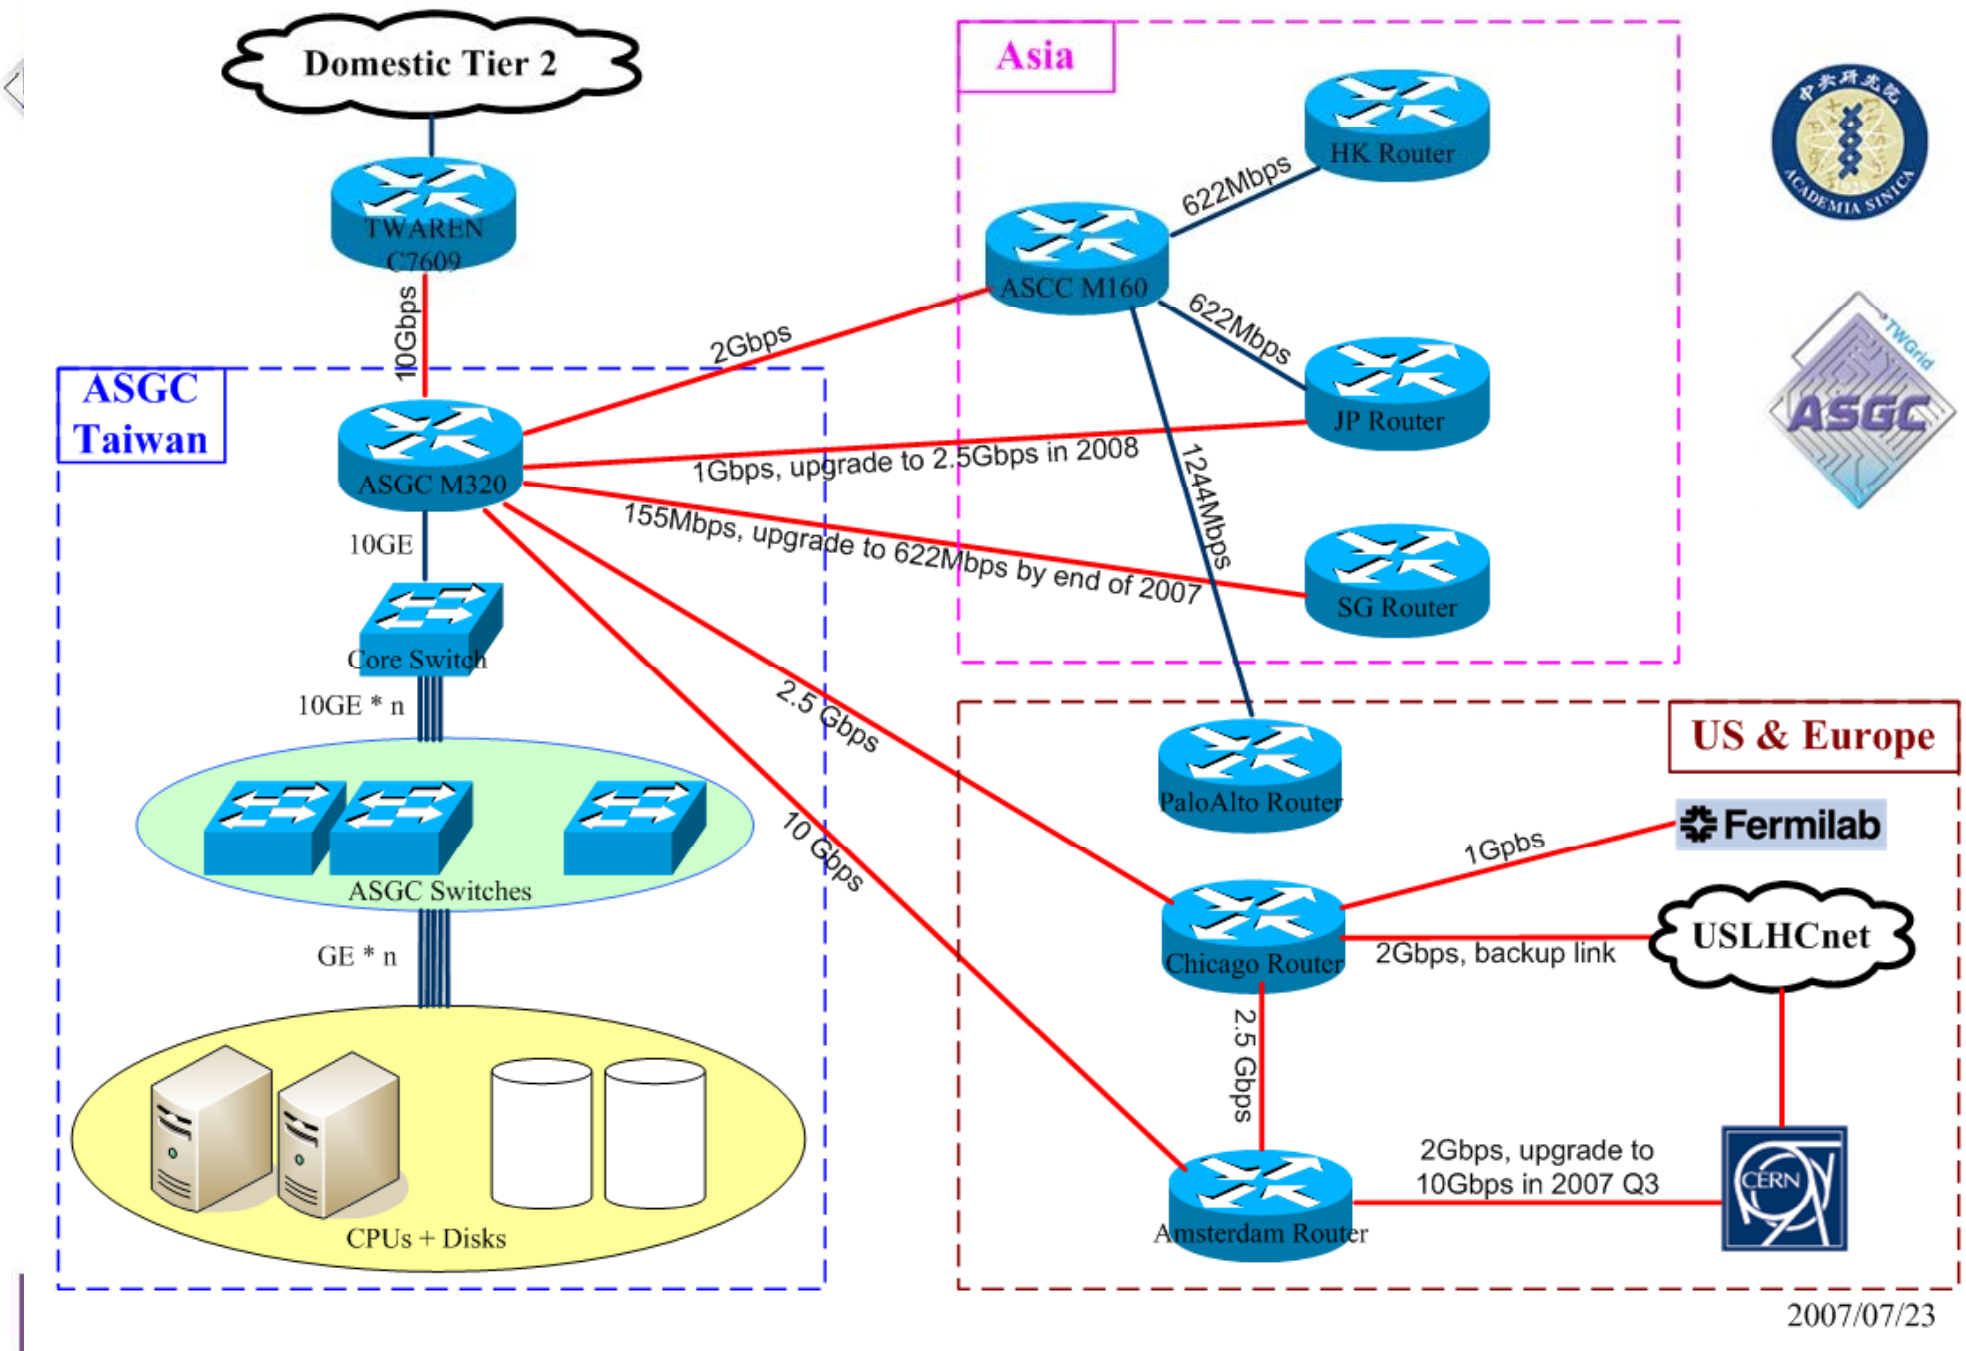

ASGC LHCOPN Update

Aries Hung
ASGC OPS, ASGCNet
Aries@twgrid.org

Academia Sinica Grid Computing

2007/07/23

International Links

- Taiwan-Amsterdam: 10Gbps
- Taiwan-Chicago: 2.5Gbps
- Chicago-Amsterdam: 2.5Gbps
- Taiwan-Japan
 - Circuit 1: 1Gbps, upgrade to 2.5Gbps in 2008
 - Circuit 2: 622Mbps
- Taiwan-Singapore: 155Mbps
 - Upgrade to 622Mbps by end of 2007
- Taiwan-HongKong: 622Mbps

Domestic Links

- ASGC-TWAREN: 10Gbps
 - TWAREN: Taiwan Advanced Research & Education Network. It supports most of Taiwan Tier2 and Tier3 sites.

Establish 10G link with CERN

- Planned to upgrade 2*GE links to 1*10GE link in 2007 Q3.
- SURFnet will help to provide a 10G link to CERN.
- In progress

Route path to CERN

- Primary path (Direct link)
 - Taiwan-Amsterdam: 10Gbps
- Backup path
 - Taiwan-Chicago-Amsterdam: 2.5Gbps
 - Taiwan-Chicago-(2Gbps)-USLHCnet-CERN

Route path to FNAL

- Primary path (Direct link)
 - Taiwan-(2.5Gbps)-Chicago-(1Gbps)-FNAL
- Backup path
 - Taiwan-(2.5Gbps)-Chicago-(2Gbps)-StarLight-FNAL
 - Taiwan-(10Gbps)-Amsterdam-(2.5Gbps)-Chicago-(1Gbps)-FNAL
 - Taiwan-(10Gbps)-Amsterdam-(2.5Gbps)-Chicago-(2Gbps)-StarLight-FNAL