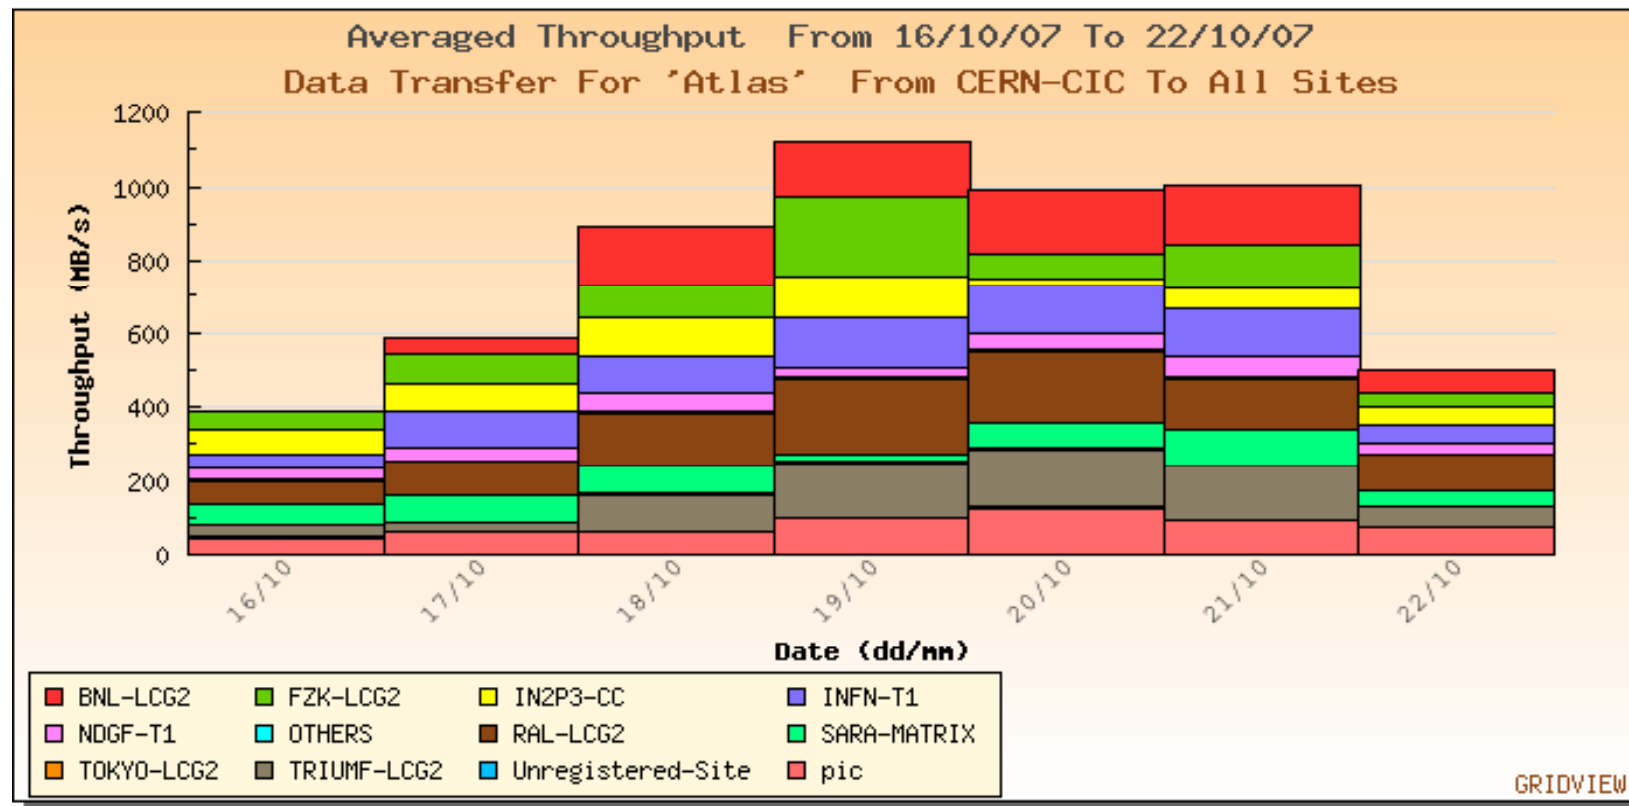

CCRC'08 Planning 22 Oct 2007

Monitoring and Visualization Tool for LCG

Data Transfer | Job Status | Service Availability

(Version: gridview-3.0.2, Installation Date: Jan 08, 2007)

ERN

< ABOUT

Daily Report

(VO-wise Data Transfer From CERN-CIC To All Sites)

(OTHERS: VOs giving throughput less than 1% of max, [click here for names](#))

ATLAS Gridview last week

Daily Report

(Data Transfer For 'Atlas' From CERN-CIC To All Sites)

(OTHERS: Sites giving throughput less than 1% of max. [click here for names](#))

CMS Gridview Last Week