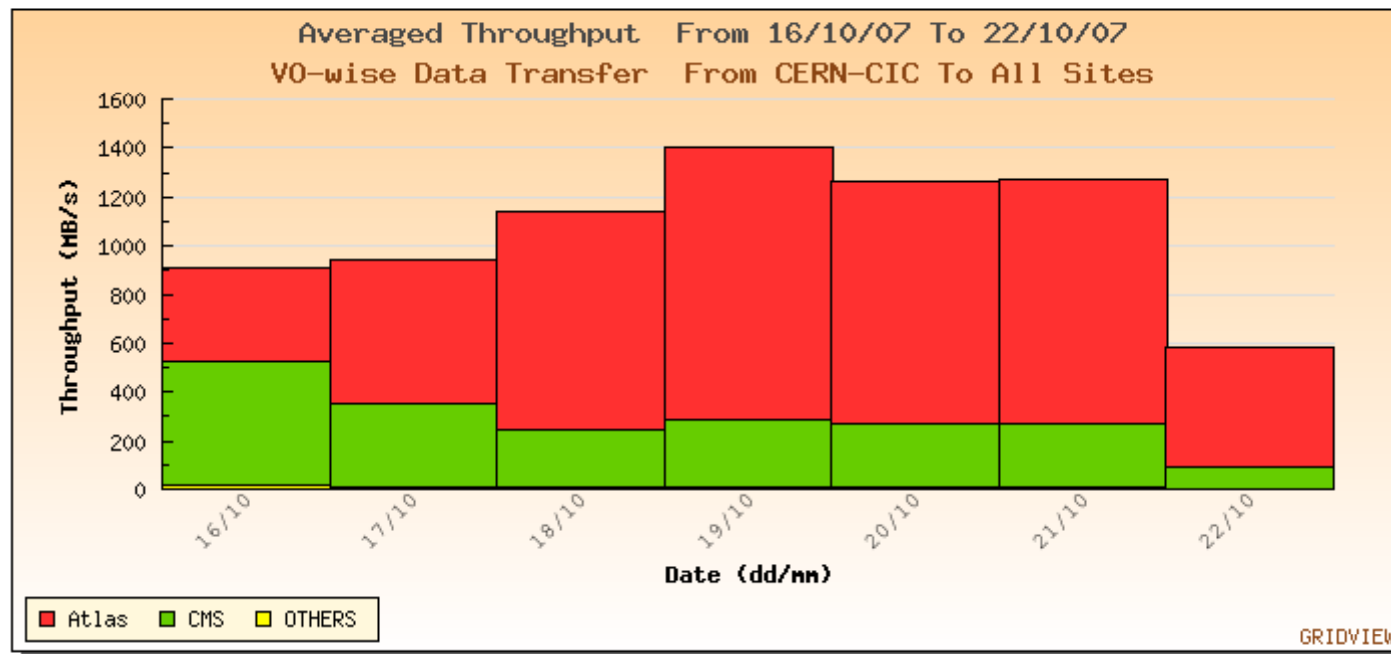

CCRC'08 Planning 22 Oct 2007

Monitoring and Visualization Tool for LCG

Data Transfer | Job Status | Service Availability

(Version: gridview-3.0.2, Installation Date: Jan 08, 2007)

ERN

< ABOUT

Daily Report

(VO-wise Data Transfer From CERN-CIC To All Sites)

(OTHERS: VOs giving throughput less than 1% of max, [click here for names](#))

ATLAS Gridview last week

Daily Report

(Data Transfer For 'Atlas' From CERN-CIC To All Sites)

(OTHERS: Sites giving throughput less than 1% of max. [click here for names](#))