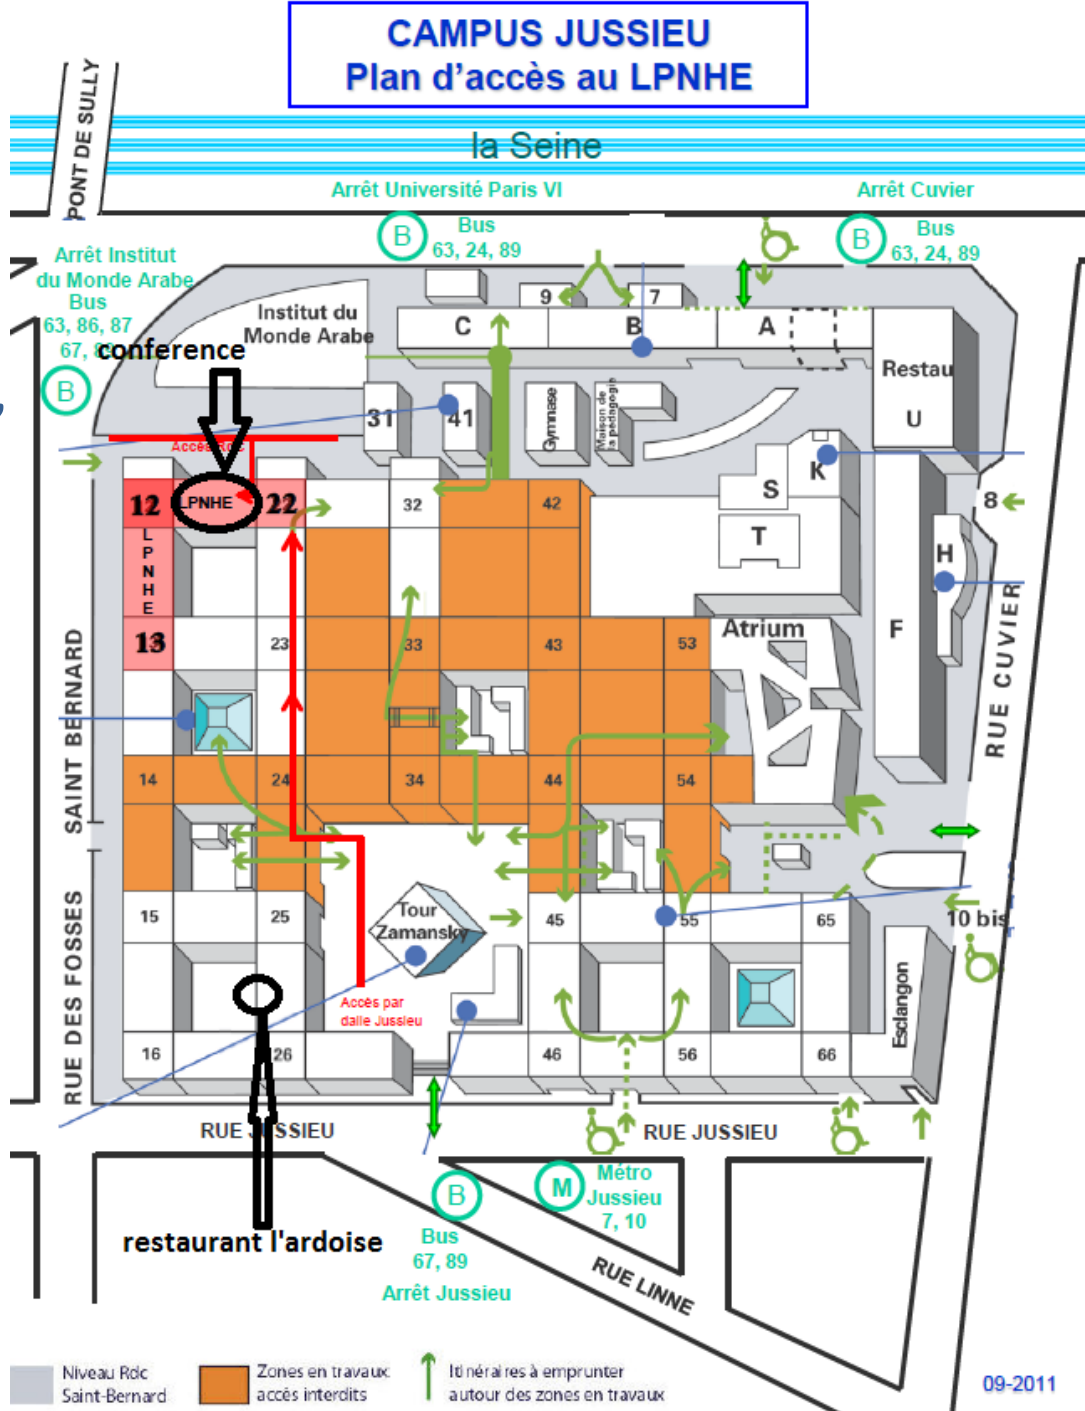

LHCOPN and LHCONe joint meeting – Paris

Practical information

Monday, 17 June 2013

Tuesday, 18 June 2013 (Europe/Paris)

at

LPNHE Université Pierre et Marie Curie

Practical information

- Please sign attendance sheet
- If you are not on the list add your name
- Verify that you are register for the two lunches, if not RENATER will be unable to invite you

CAMPUS JUSSIEU
Plan d'accès au LPNHE

- Lunch restaurant 17-18th, June
- Restaurant L'ardoise Between the tower 25 and 26

Dinner restaurant 17th, June

- 8 persons are registered. If you want joint the group please add cross in front of your name in the attendance list, I will call the restaurant at noon
- **8:00PM at Restaurant**
« les fous de l'île »

33 rue des Deux Ponts
75004 Paris (M° Pont-Marie)

Tél. : **01 43 25 76 67**

<http://www.lesfousdelile.com/>

Entrée = starter
Plat = main course
Dessert = dessert
Price without drinking

Dinner restaurant 17th. June