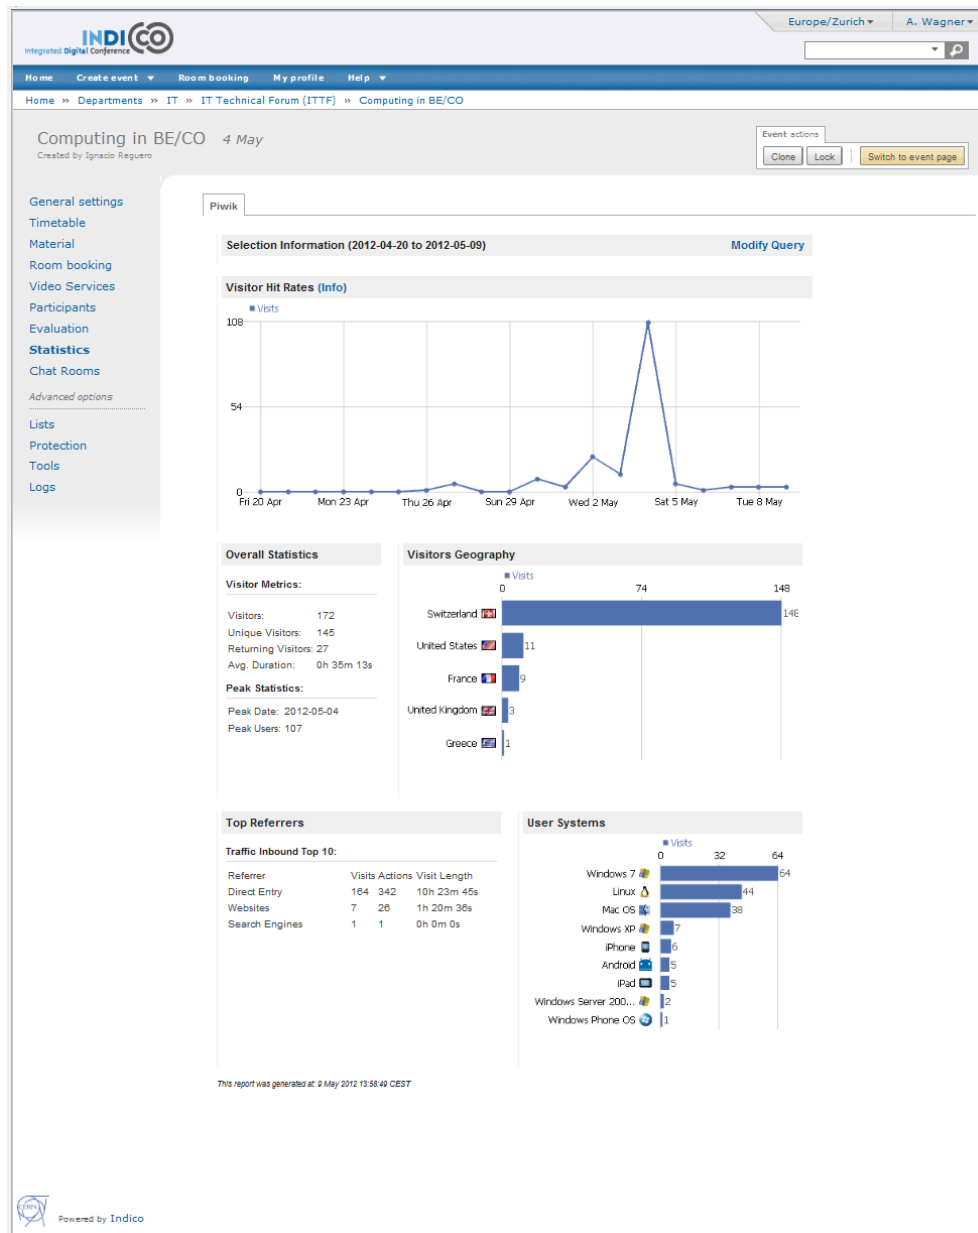

Best search engines

Search Engine	Visits
Google	234

- <https://piwik.web.cern.ch/>
- <https://piwik-api.web.cern.ch/>
- <https://piwik-short.web.cern.ch/>
- DB
 - Using DB on Demand provided by DB group
- SSO
- Access
- Site tracking

- 103 sites
- Daily visitors count ~ 30 000
- Daily page views ~ 100 000
- Largest sites (by visitors count)
 - Indico (2 sites),
 - vydioportal.cern.ch
 - account.cern.ch
 - linux.cern.ch
 - webcast.web.cern.ch

- Indico

- User sites (Web Services portal integration)

WEB Services

Current site is <http://cern.ch/web-services>

How to use Piwik web statistics (Show)

Report range: Last 30 days

Visitor countries (world map)

Visits: 1500, 1000, 500, 0

Country	Visits
Switzerland	1540
France	182
United States	174
Romania	137
Italy	99
Germany	49
United Kingdom	38
Spain	34
Japan	32
Belgium	22

Evolution over the period

Report

- 2476 visits
- 4 min 17s average visit duration
- 53% visits have bounced (left the site)
- 5.2 actions (page views, downloads)
- 11834 page-views, 7468 unique page-views
- 0 total searches on your website, 0 downloads, 0 unique downloads
- 1016 outlinks, 844 unique outlinks
- 228 max. actions in one visit