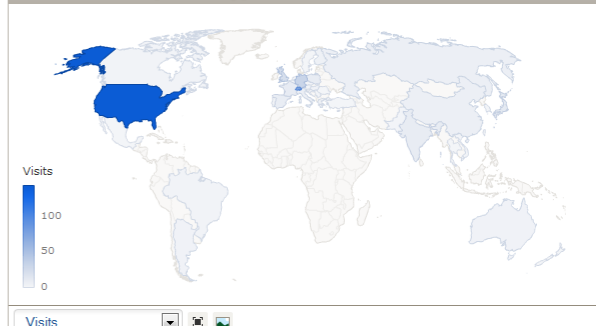

Visitor countries (world map)

Visitor browsers

Browser	Unique visitors
Firefox 12.0	89
Chrome 18.0	89
Firefox 10.0	41
Internet Explorer 9.0	22
Firefox 3.6	18
Firefox 11.0	20
Safari 5.1	16
Internet Explorer 8.0	15
Firefox 7.0	7
Chrome 20.0	5

Best search engines

Search Engine	Visits
Google	234