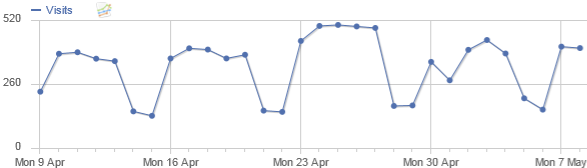

Piwik

Open source web analytics

- What is Piwik
- Piwik @ CERN – technical details
- Piwik @ CERN – usage
- Piwik @ CERN – available features
- Piwik @ CERN – future plans

- PHP
- Plugins
- Real time reports
- More than 100 000 active users
- Good API
- Nice and easy to use UI
- Customizable dashboard

Date range: 2012-05-08

Widgets & Dashboard

About Piwik 1.7.1

Last visits graph

Visitors in Real Time

Date	Visits	Pageviews
Last 24 hours	412	1024
Last 30 minutes	6	15
Wed 9 May - 07:55:39 (22s) - IP: 123.238.241.38		
from Google Images - "ibm t42 laptop"		
Pages: [Icons]		
Wed 9 May - 07:46:15 (4 min 14s) - IP: 137.138.250.61		
from Google - "Keyword not defined" #2		
Pages: [Icons]		
Wed 9 May - 07:45:27 (1 min 33s) - IP: 122.160.207.22		
from linuxsoft.cern.ch		
Pages: [Icons]		
Wed 9 May - 07:42:39 (0s) - IP: 78.35.14.180		
from Google - "Keyword not defined" #10		
Pages: [Icons]		
Wed 9 May - 07:40:14 (9 min 19s) - IP: 134.158.88.69		
from Google - "kinit.cern.ch" #1		
Pages: [Icons]		
Wed 9 May - 07:29:06 (0s) - IP: 210.94.41.89		
from Google - "klist linux" #6		

Visits: 1500, 1000, 500, 0

Country	Visits
Switzerland	1540
France	182
United States	174
Romania	137
Italy	99
Germany	49
United Kingdom	38
Spain	34
Japan	32
Belgium	22

Evolution over the period

Report

- 2476 visits
- 4 min 17s average visit duration
- 53% visits have bounced (left the site)
- 5.2 actions (page views, downloads)
- 11834 page-views, 7468 unique page-views
- 0 total searches on your website, 0 downloads, 0 unique downloads
- 1016 outlinks, 844 unique outlinks
- 228 max. actions in one visit