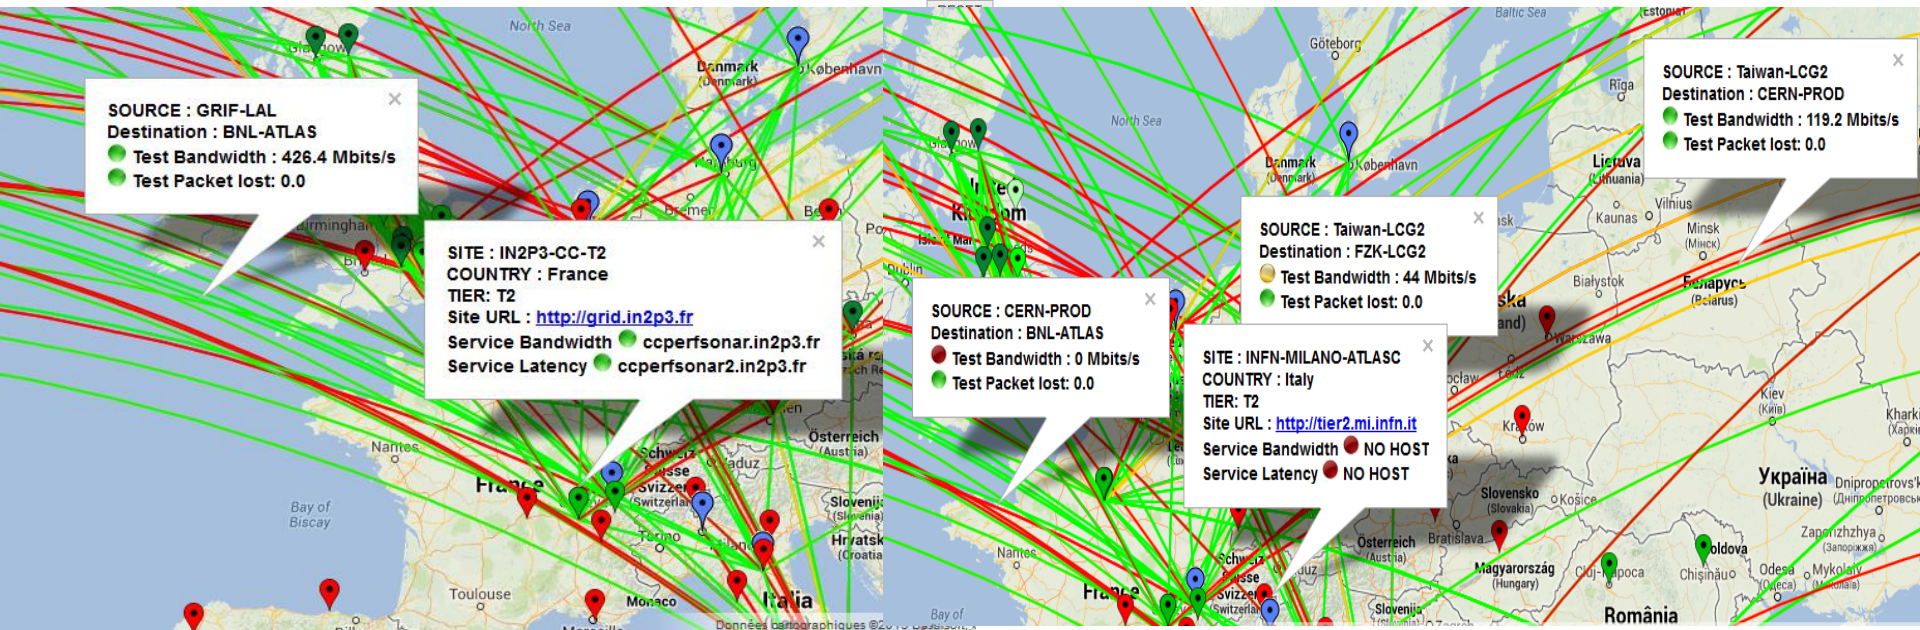

Access link :

<https://grid-deployment.web.cern.ch/grid-deployment/wlwg-ops/perfsonar/conf/monde/V11/>

# perfSONAR-PS GOOGLE MAPS

## perfSONAR-PS GOOGLE MAPS

Created by: Anthony HESNAUX

|   |             |                  |
|---|-------------|------------------|
| Select Cloud Source & Cloud Destination | ALL         | ALL              |
| Select Site Source & Site Destination   | SITE SOURCE | SITE DESTINATION |
| Select Tier Source & Tier Destination   | TIER SOURCE | TIER DESTINATION |