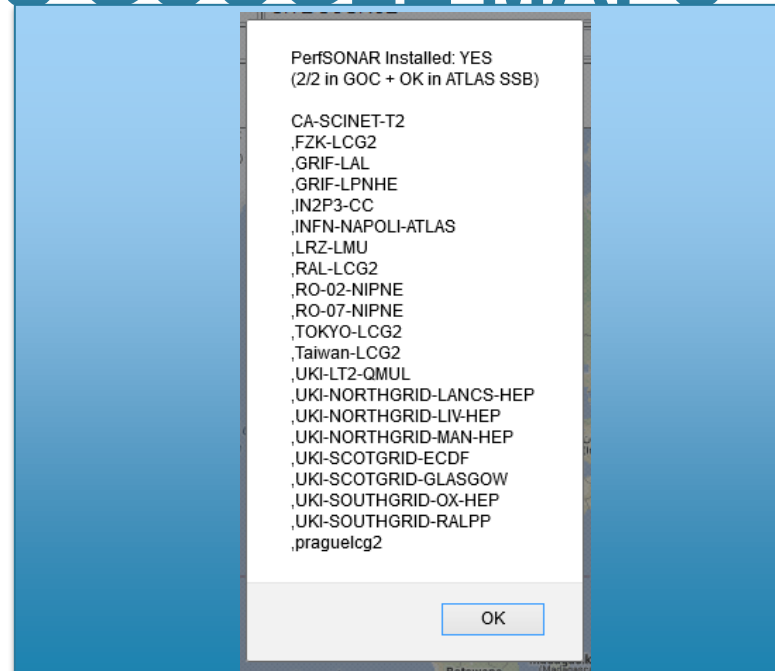

perfSONAR-PS GOOGLE MAPS

MARKERS LEGENDS:

PerfSONAR Installed: YES
(2/2 in GOC + OK in ATLAS SSB)
[21 Sites](#)

PerfSONAR Installed: YES
(2/2 in GOC)
[12 Sites](#)

PerfSONAR Installed: YES
(1/2 in GOC + OK in ATLAS SSB)
[8 Sites](#)

PerfSONAR Installed: YES
(1/2 in GOC)
[3 Sites](#)

PerfSONAR Installed: YES
(0/2 in GOC + OK in ATLAS SSB)
[15 Sites](#)

PerfSONAR Installed: NO
(0/2 in GOC + NO in ATLAS SSB)
[55 Sites](#)

Access link :

<https://grid-deployment.web.cern.ch/grid-deployment/wlwg-ops/perfsonar/conf/monde/V11/>