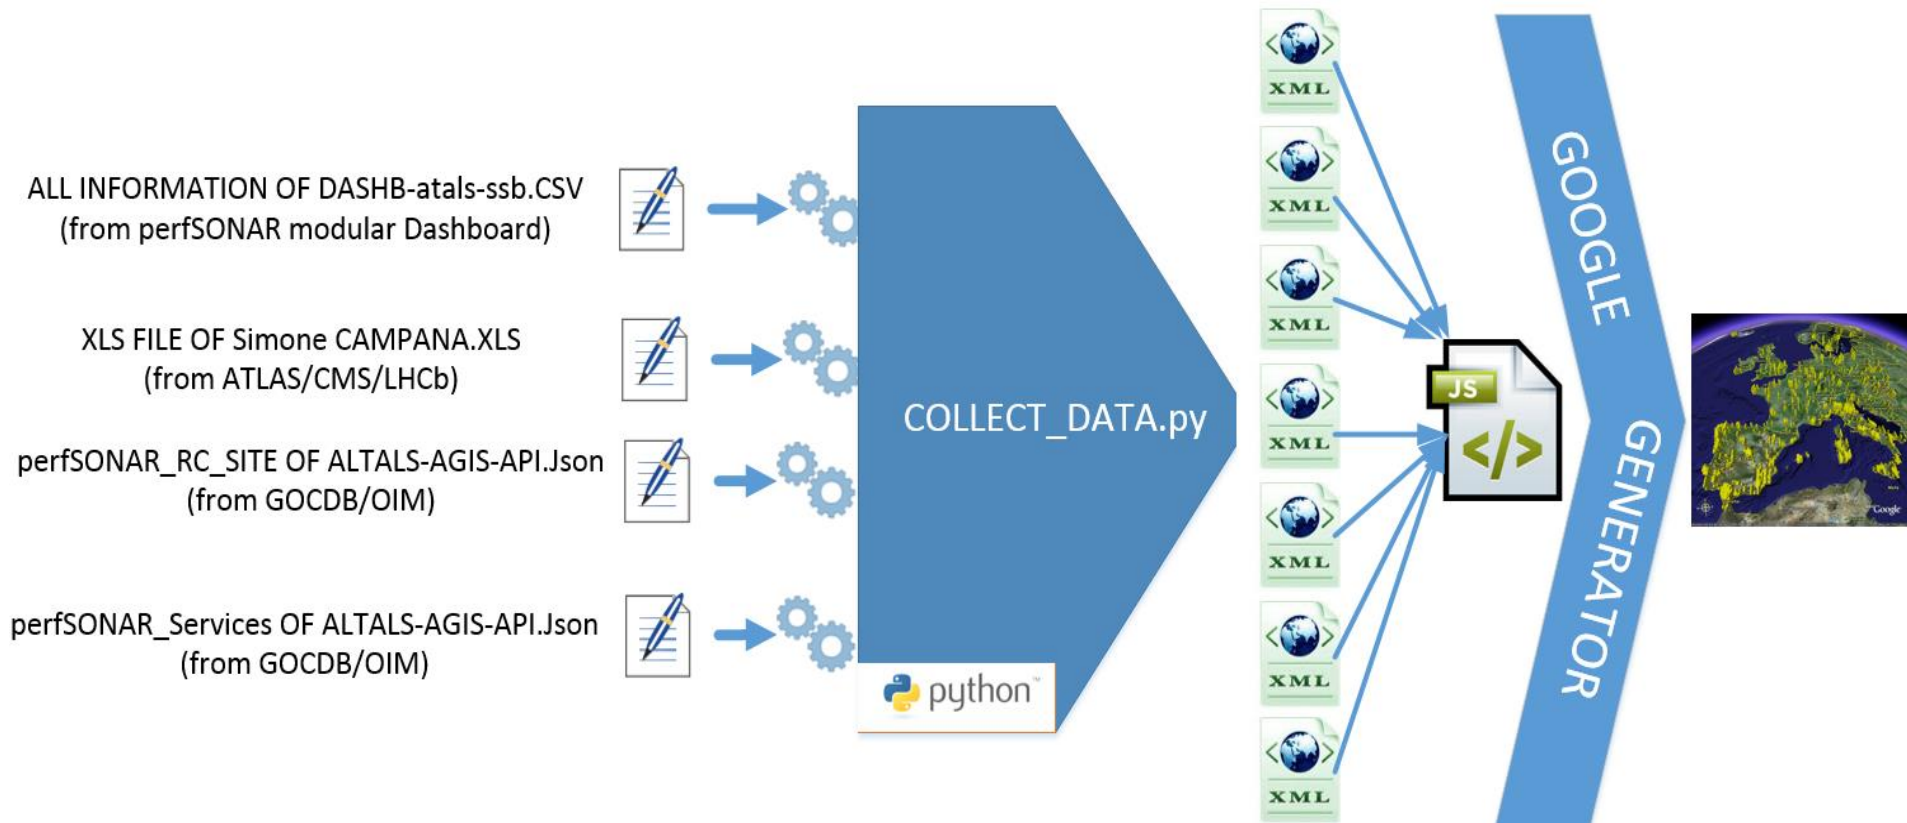

# perfSONAR-PS GOOGLE MAPS

Anthony HESNAUX  
Student Engineer  
GROUPE ESAIP Angers, FRANCE  
IT/SDC  
Tutor: M. Simone CAMPANA  
20 June 2013

# perfSONAR-PS GOOGLE MAP GOOGLE map generator python

Access link :

<https://grid-deployment.web.cern.ch/grid-deployment/wlwg-ops/perfsonar/conf/monde/V11/>

## perfSONAR-PS GOOGLE MAPS

Created by: [Anthony\\_HESNAUX](#)

|   |              |                   |
|---|--------------|-------------------|
| Select Cloud Source & Cloud Destination | CLOUD SOURCE | CLOUD DESTINATION |
| Select Site Source & Site Destination   | SITE SOURCE  | SITE DESTINATION  |
| Select Tier Source & Tier Destination   | TIER SOURCE  | TIER DESTINATION  |
| <b>RESET</b>                            |              |                   |

## perfSONAR-PS GOOGLE MAPS

Created by: Anthony HESNAUX

|   |             |                  |
|---|-------------|------------------|
| Select Cloud Source & Cloud Destination | ALL         | ALL              |
| Select Site Source & Site Destination   | SITE SOURCE | SITE DESTINATION |
| Select Tier Source & Tier Destination   | TIER SOURCE | TIER DESTINATION |