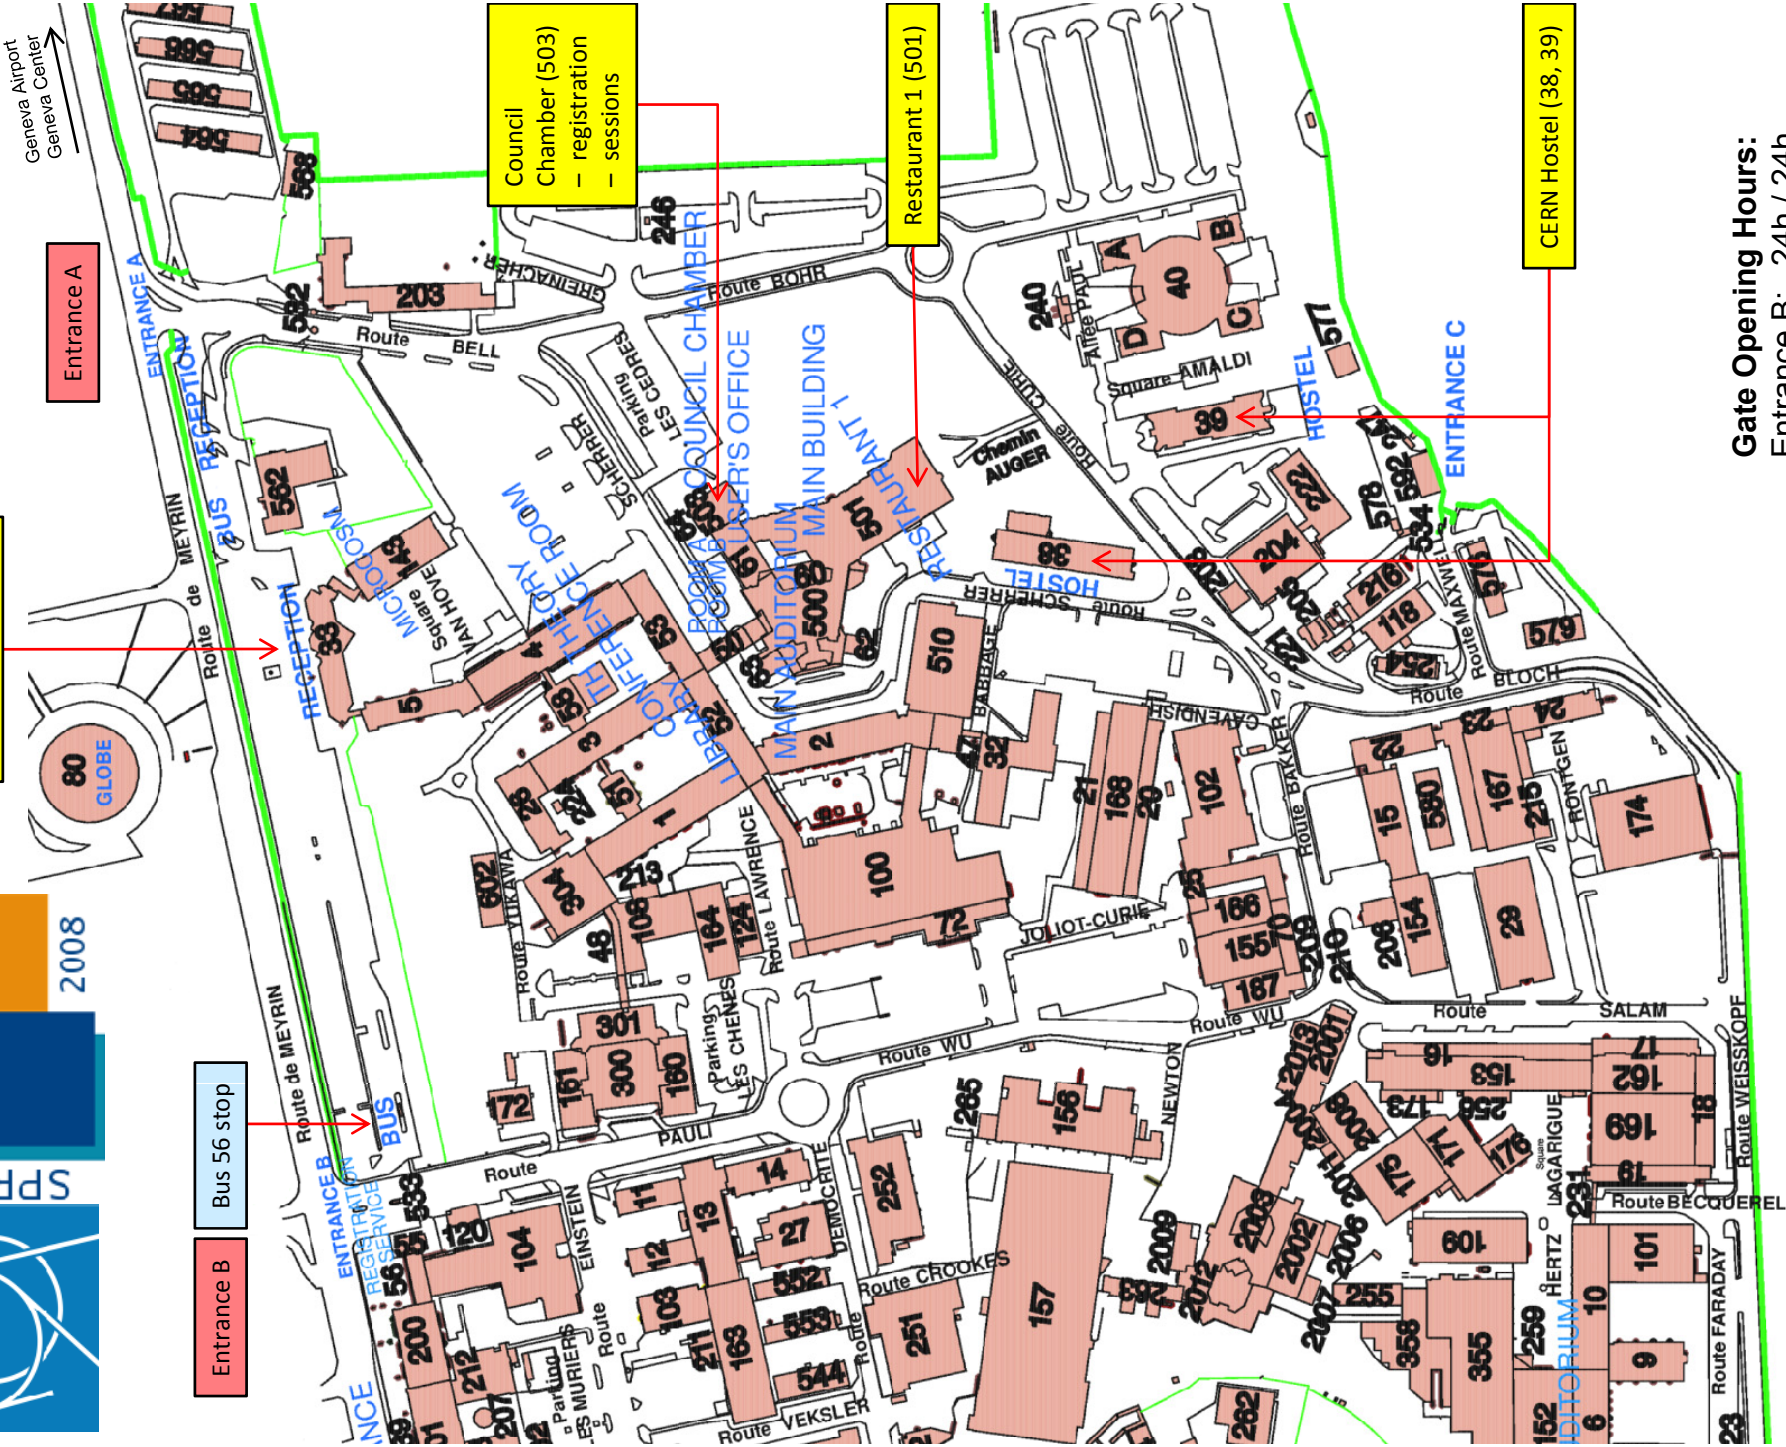

SPRING

2008

Geneva Airport
Geneva Center

Entrance A

CERN Reception (33)

Entrance B

Bus 56 stop

Council Chamber (503)
- registration
- sessions

Restaurant 1 (501)

CERN Hostel (38, 39)

Gate Opening Hours:

Entrance B: 24h / 24h

Entrance A: 8:00 – 19:00

Monday – Friday