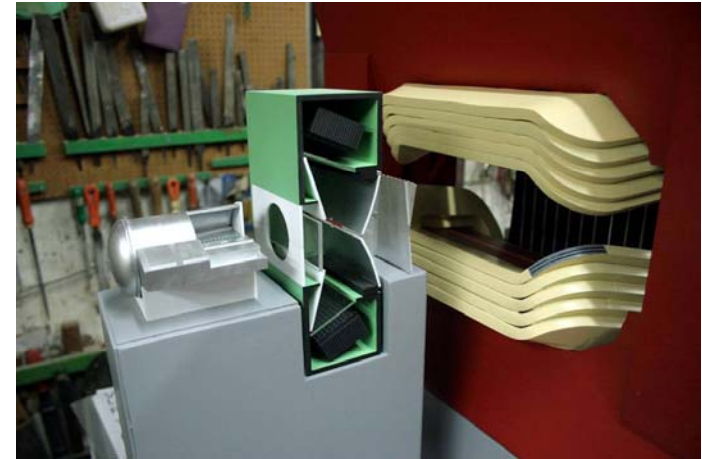

LHCb report

Bolek Pietrzyk
LAPP, Annecy

LHCb expositions

New “final” panels have been installed near our control room (P8).

LHCb exhibitions

Central panels at the P8 exposition are reserved for screens:

- virtual visit of LHCb
- LHCb, CPS,
SPS, LHC status
- live event display
- slide show of our
First Beam day
events,
later some
historical events
of our big discoveries

LHCb expositions

The P8 exposition has been moved to bld. 40.

LHCb maquette

The model of LHCb detector has been constructed for the Technical Museum of Catalonia. We have ordered two for CERN: for P8 and bld. 40.