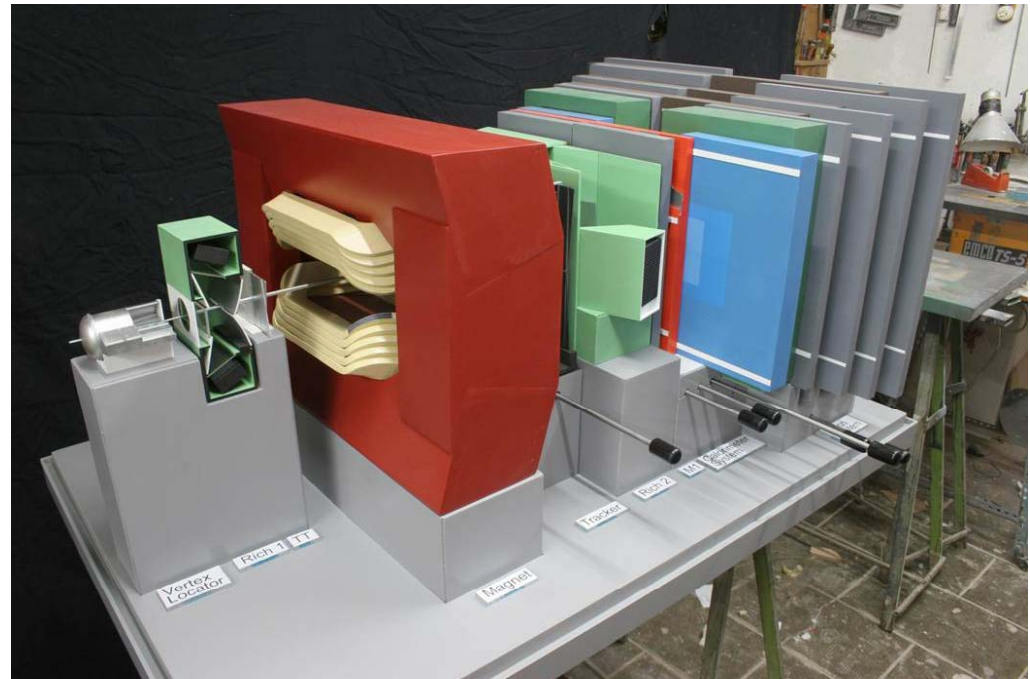

Bolek Pietrzyk