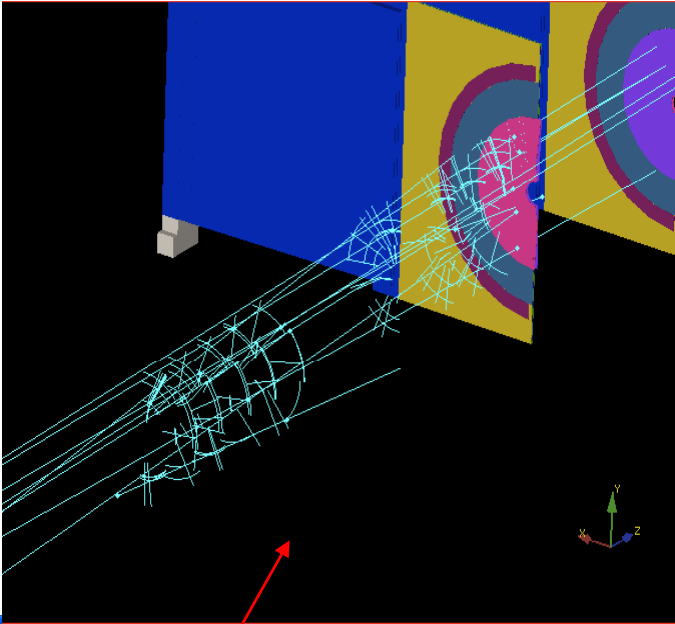

LHCb expositions

The P8 exposition has been moved to bld. 40.

LHCb maquette

The model of LHCb detector has been constructed for the Technical Museum of Catalonia. We have ordered two for CERN: for P8 and bld. 40.

EPPO Oct. 3rd, 2008

Bolek Pietrzyk

September 10th

First beam day

EPPO Oct. 3rd, 2008

Bolek Pietrzyk

LHCb leaflet, LHC brochure

Work is going on

- LHC brochure for the LHC official inauguration (Oct. 21st)
“Carnet de voyage” is ready
- LHCb leaflet is in preparation
- October 21st

LHCb Web pages

New!

LHCb Virtual Tour

Longer term plans

Strengthen and improve what has been started ...