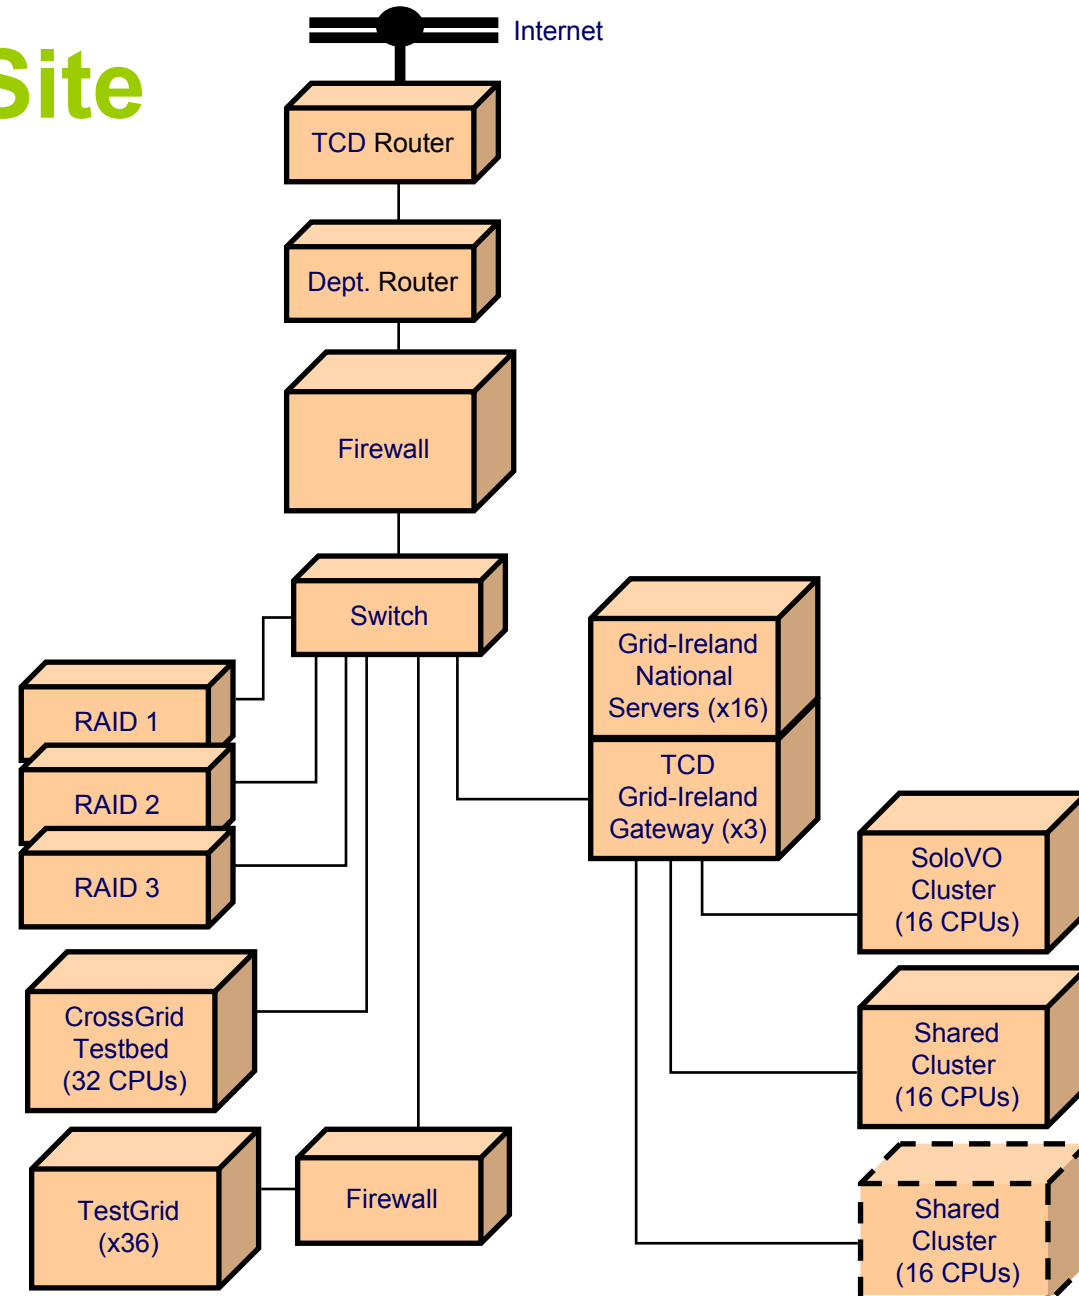

csTCDie Site

Current deployment status

Current Issues

EGEE Status

Network Topology

Expanding EGEE/LCG in Ireland