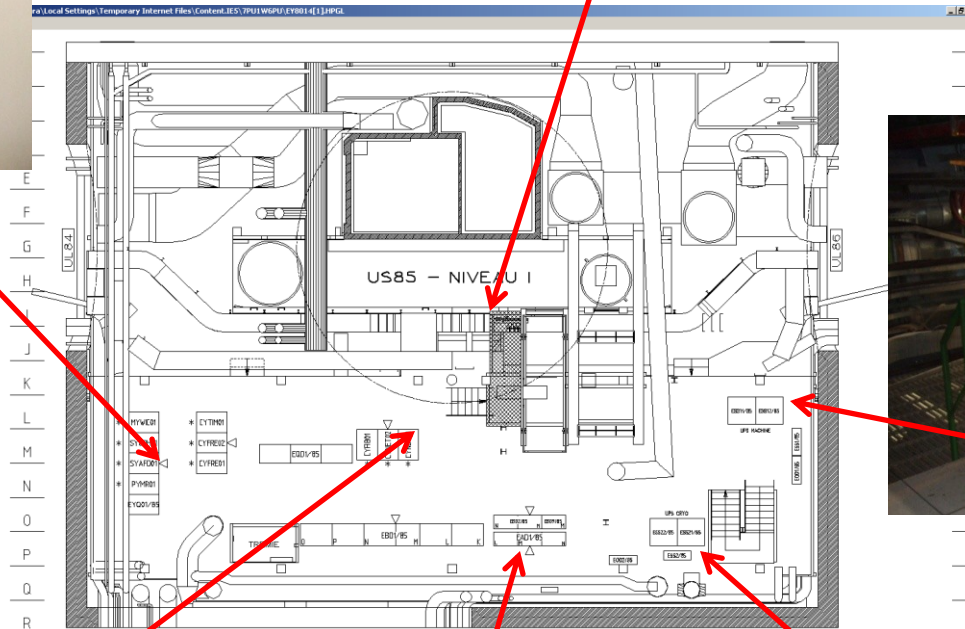

US85 – Level 0

Temporary Internet Fibre (Contour 85) (PHU) (WIFI) (VOD) (L) (H) (P) (C)

US85 – Level 1

US85 – Level 2