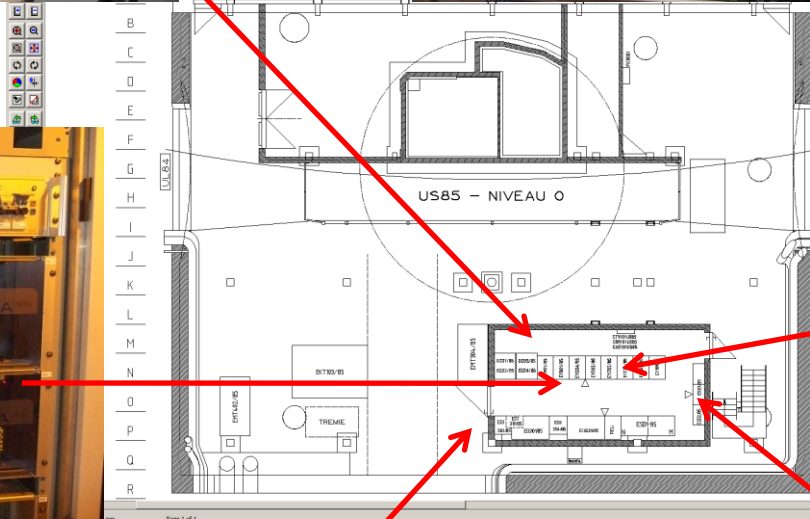

US85 – Level 0