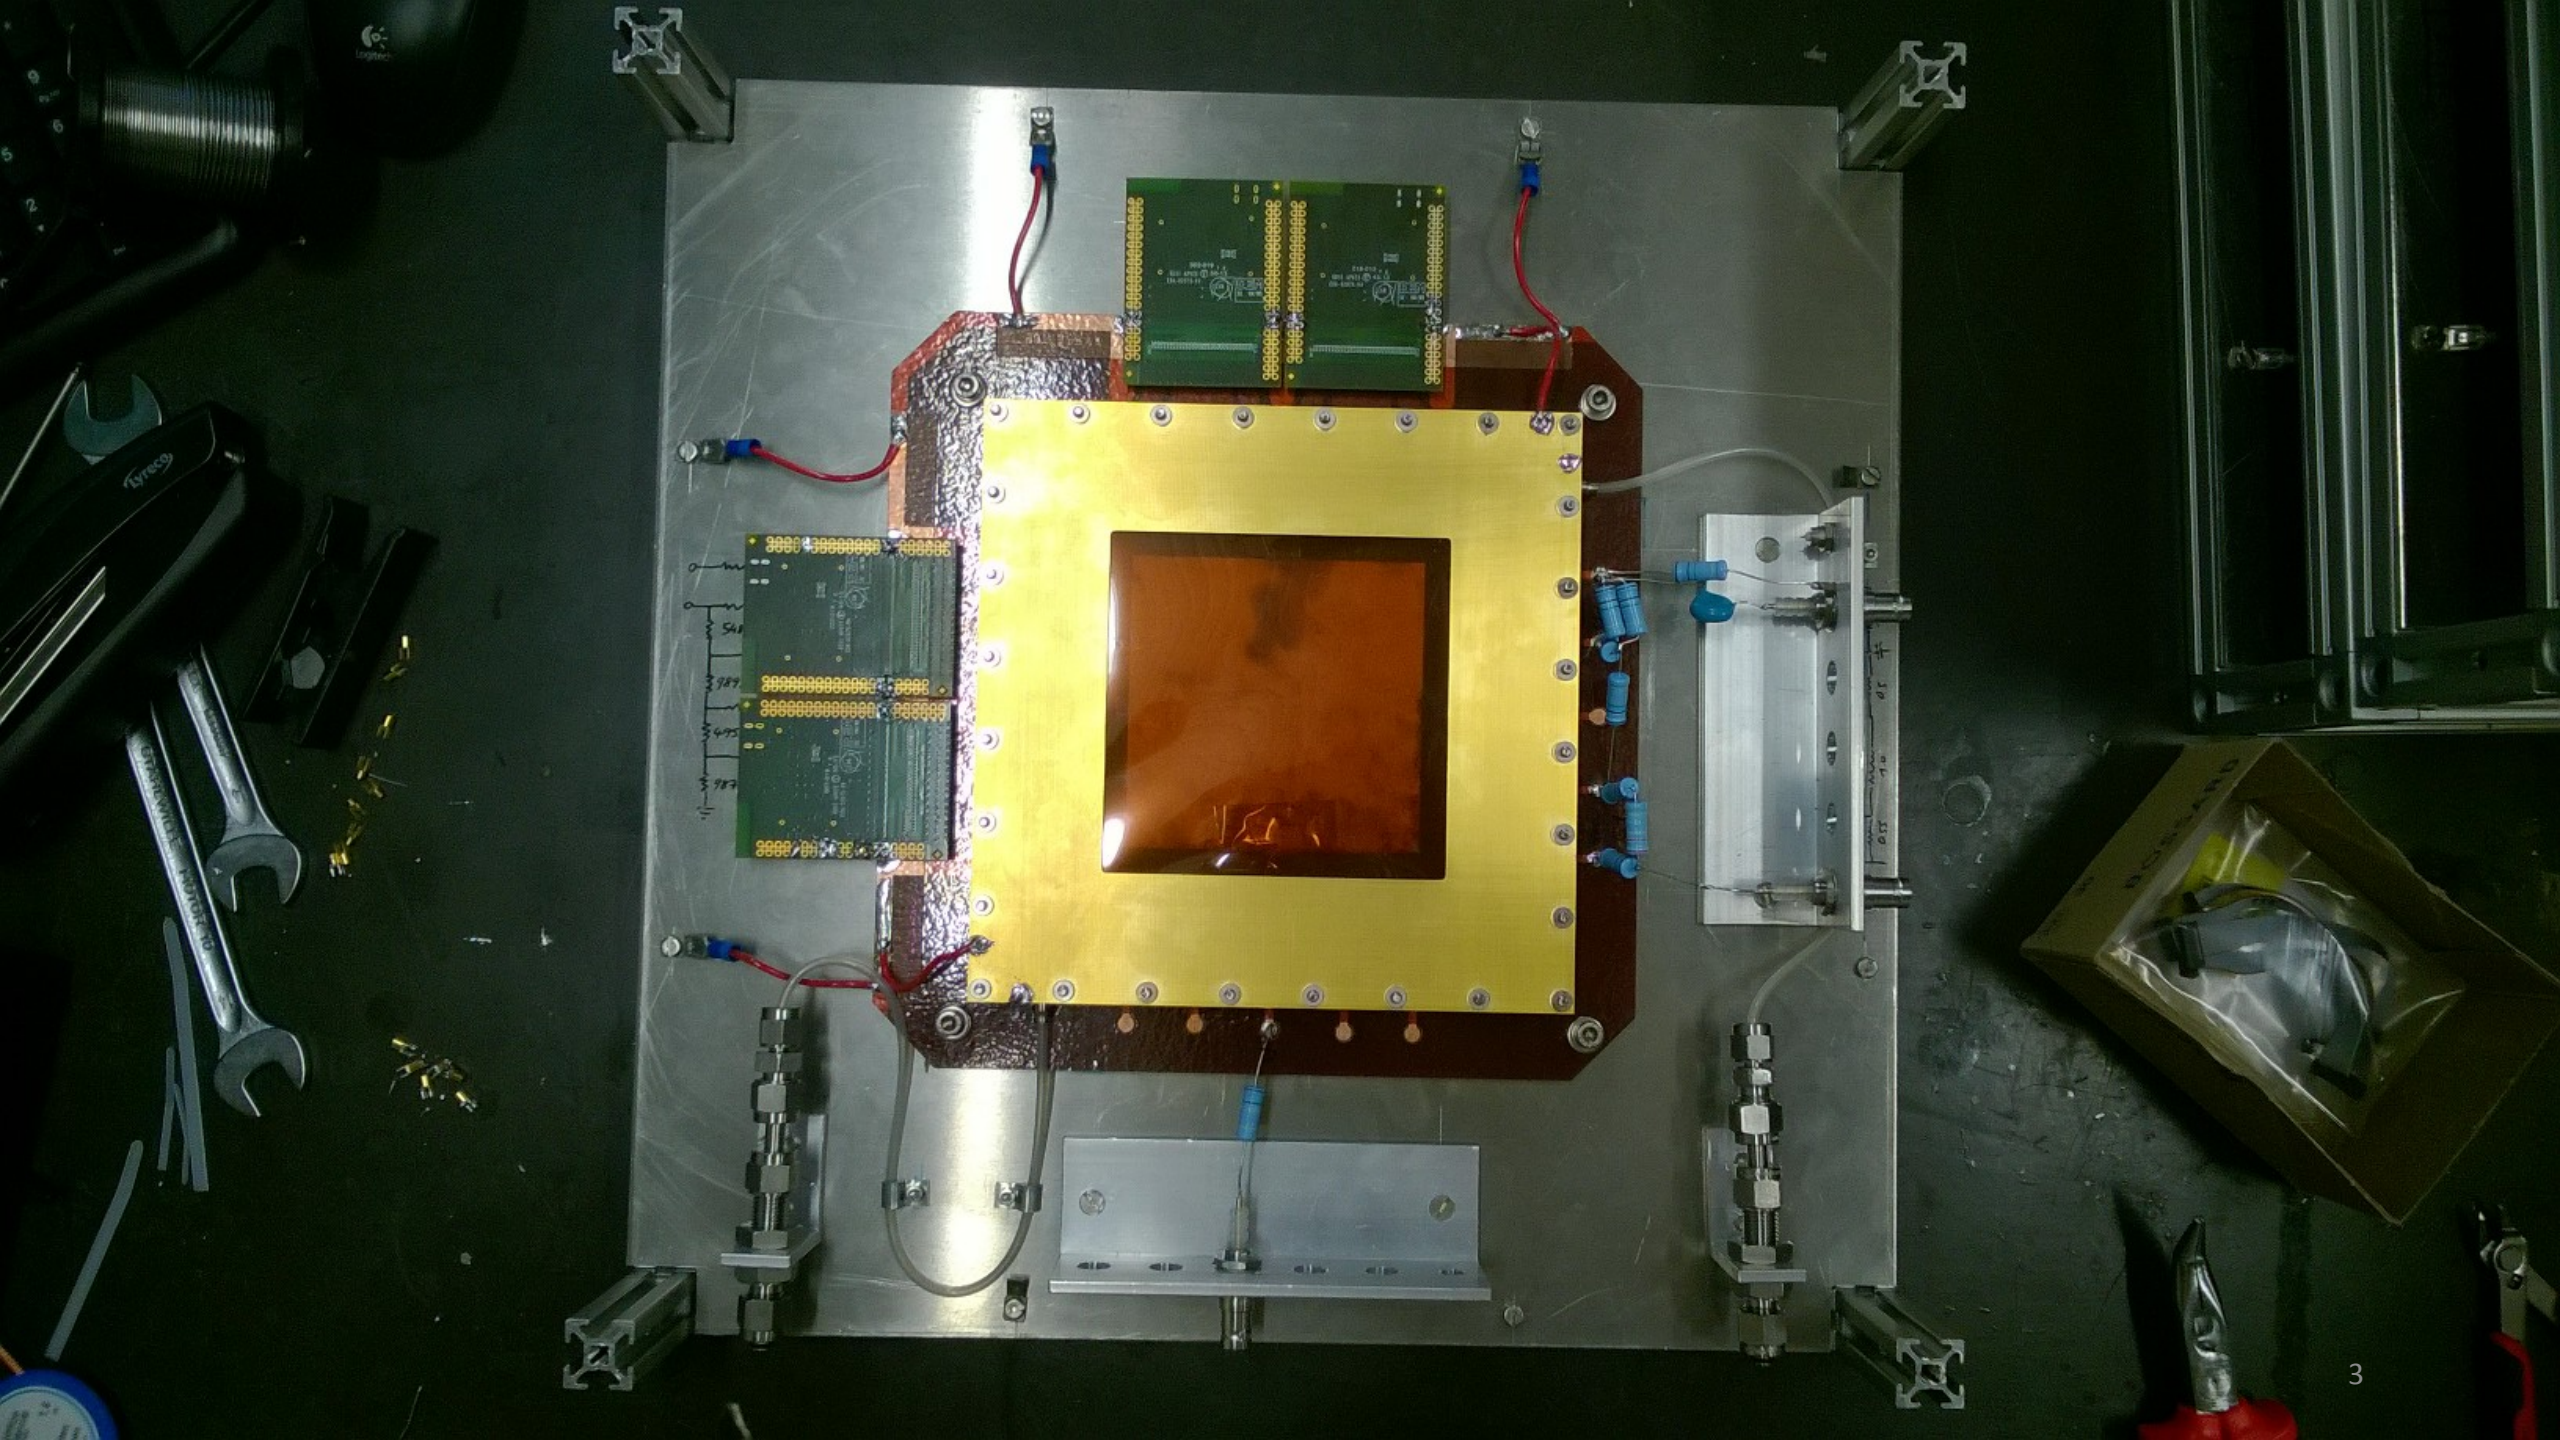

Testbeam at IFE Norway (no data, just pictures)

Patrik Thuiner

X-ray tube

source

shutter

RADIATION
ACTIVE SOURCE

Single-GEM

Double-GEM

Triple-GEM

Filter, pre-amp,...

^3He tube

GEM

JU X-RAY

JU X-RAY

X
Y
Z

046