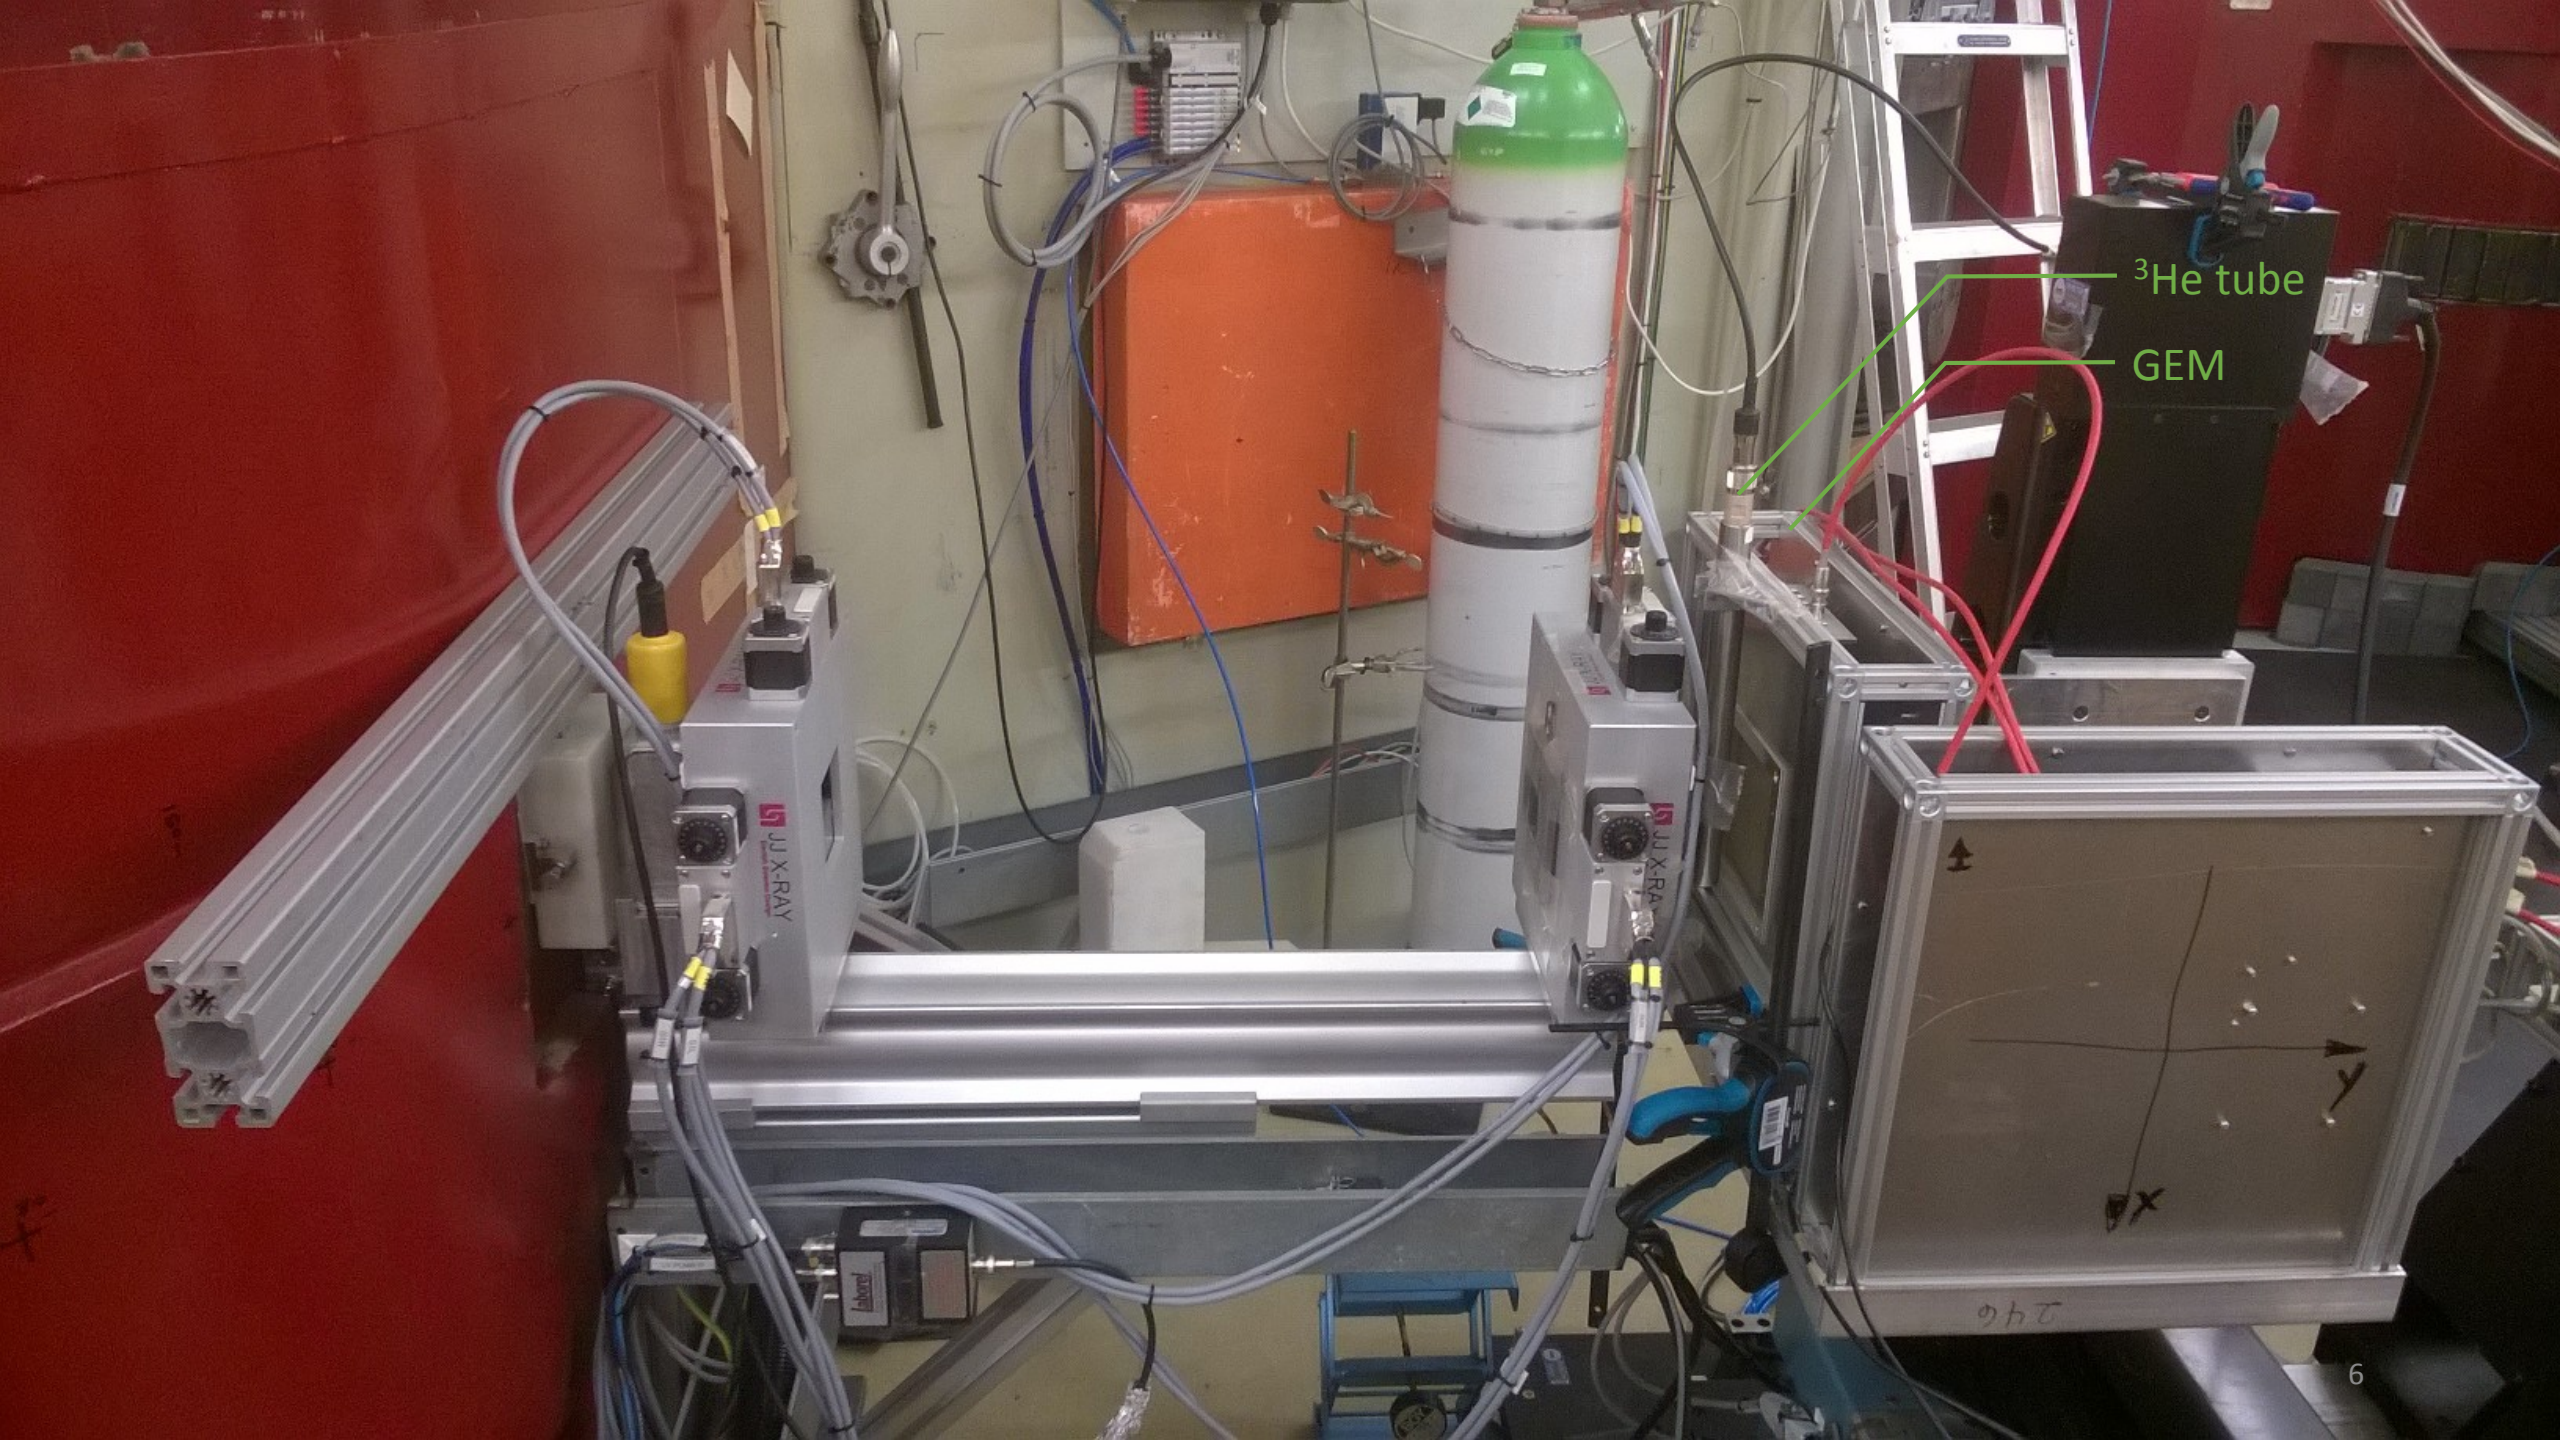

Testbeam at IFE Norway (no data, just pictures)

Patrik Thuiner

X-ray tube

source

shutter

RADIATION
ACTIVE SOURCE

Single-GEM

Double-GEM

Triple-GEM

Filter, pre-amp,...

^3He tube

GEM

JU X-RAY

JU X-RAY

X
Y
Z

046