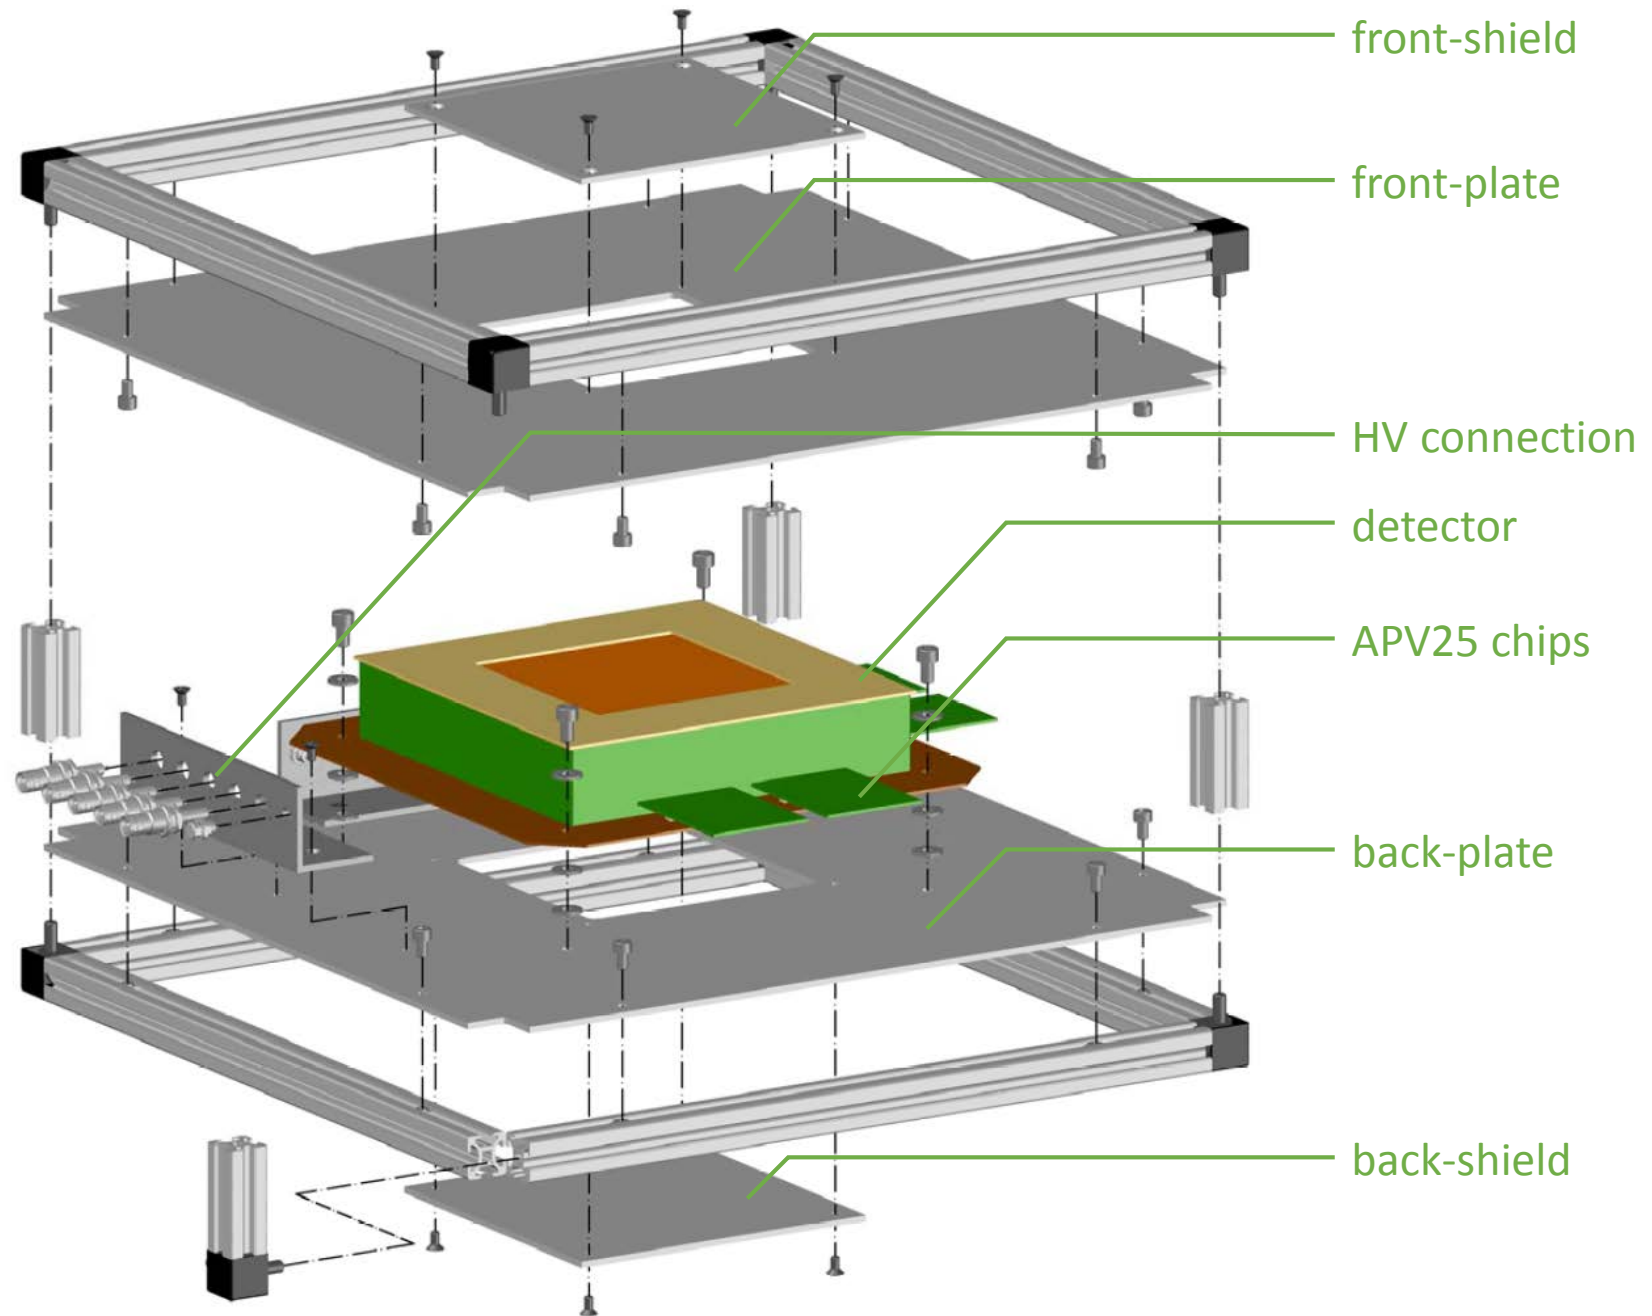

Testbeam at IFE Norway (no data, just pictures)

Patrik Thuiner

X-ray tube

source

shutter

RADIATION
ACTIVE SOURCE

Single-GEM

Double-GEM

Triple-GEM

Filter, pre-amp,...

^3He tube

GEM

JU X-RAY

JU X-RAY

X
Y
Z

046