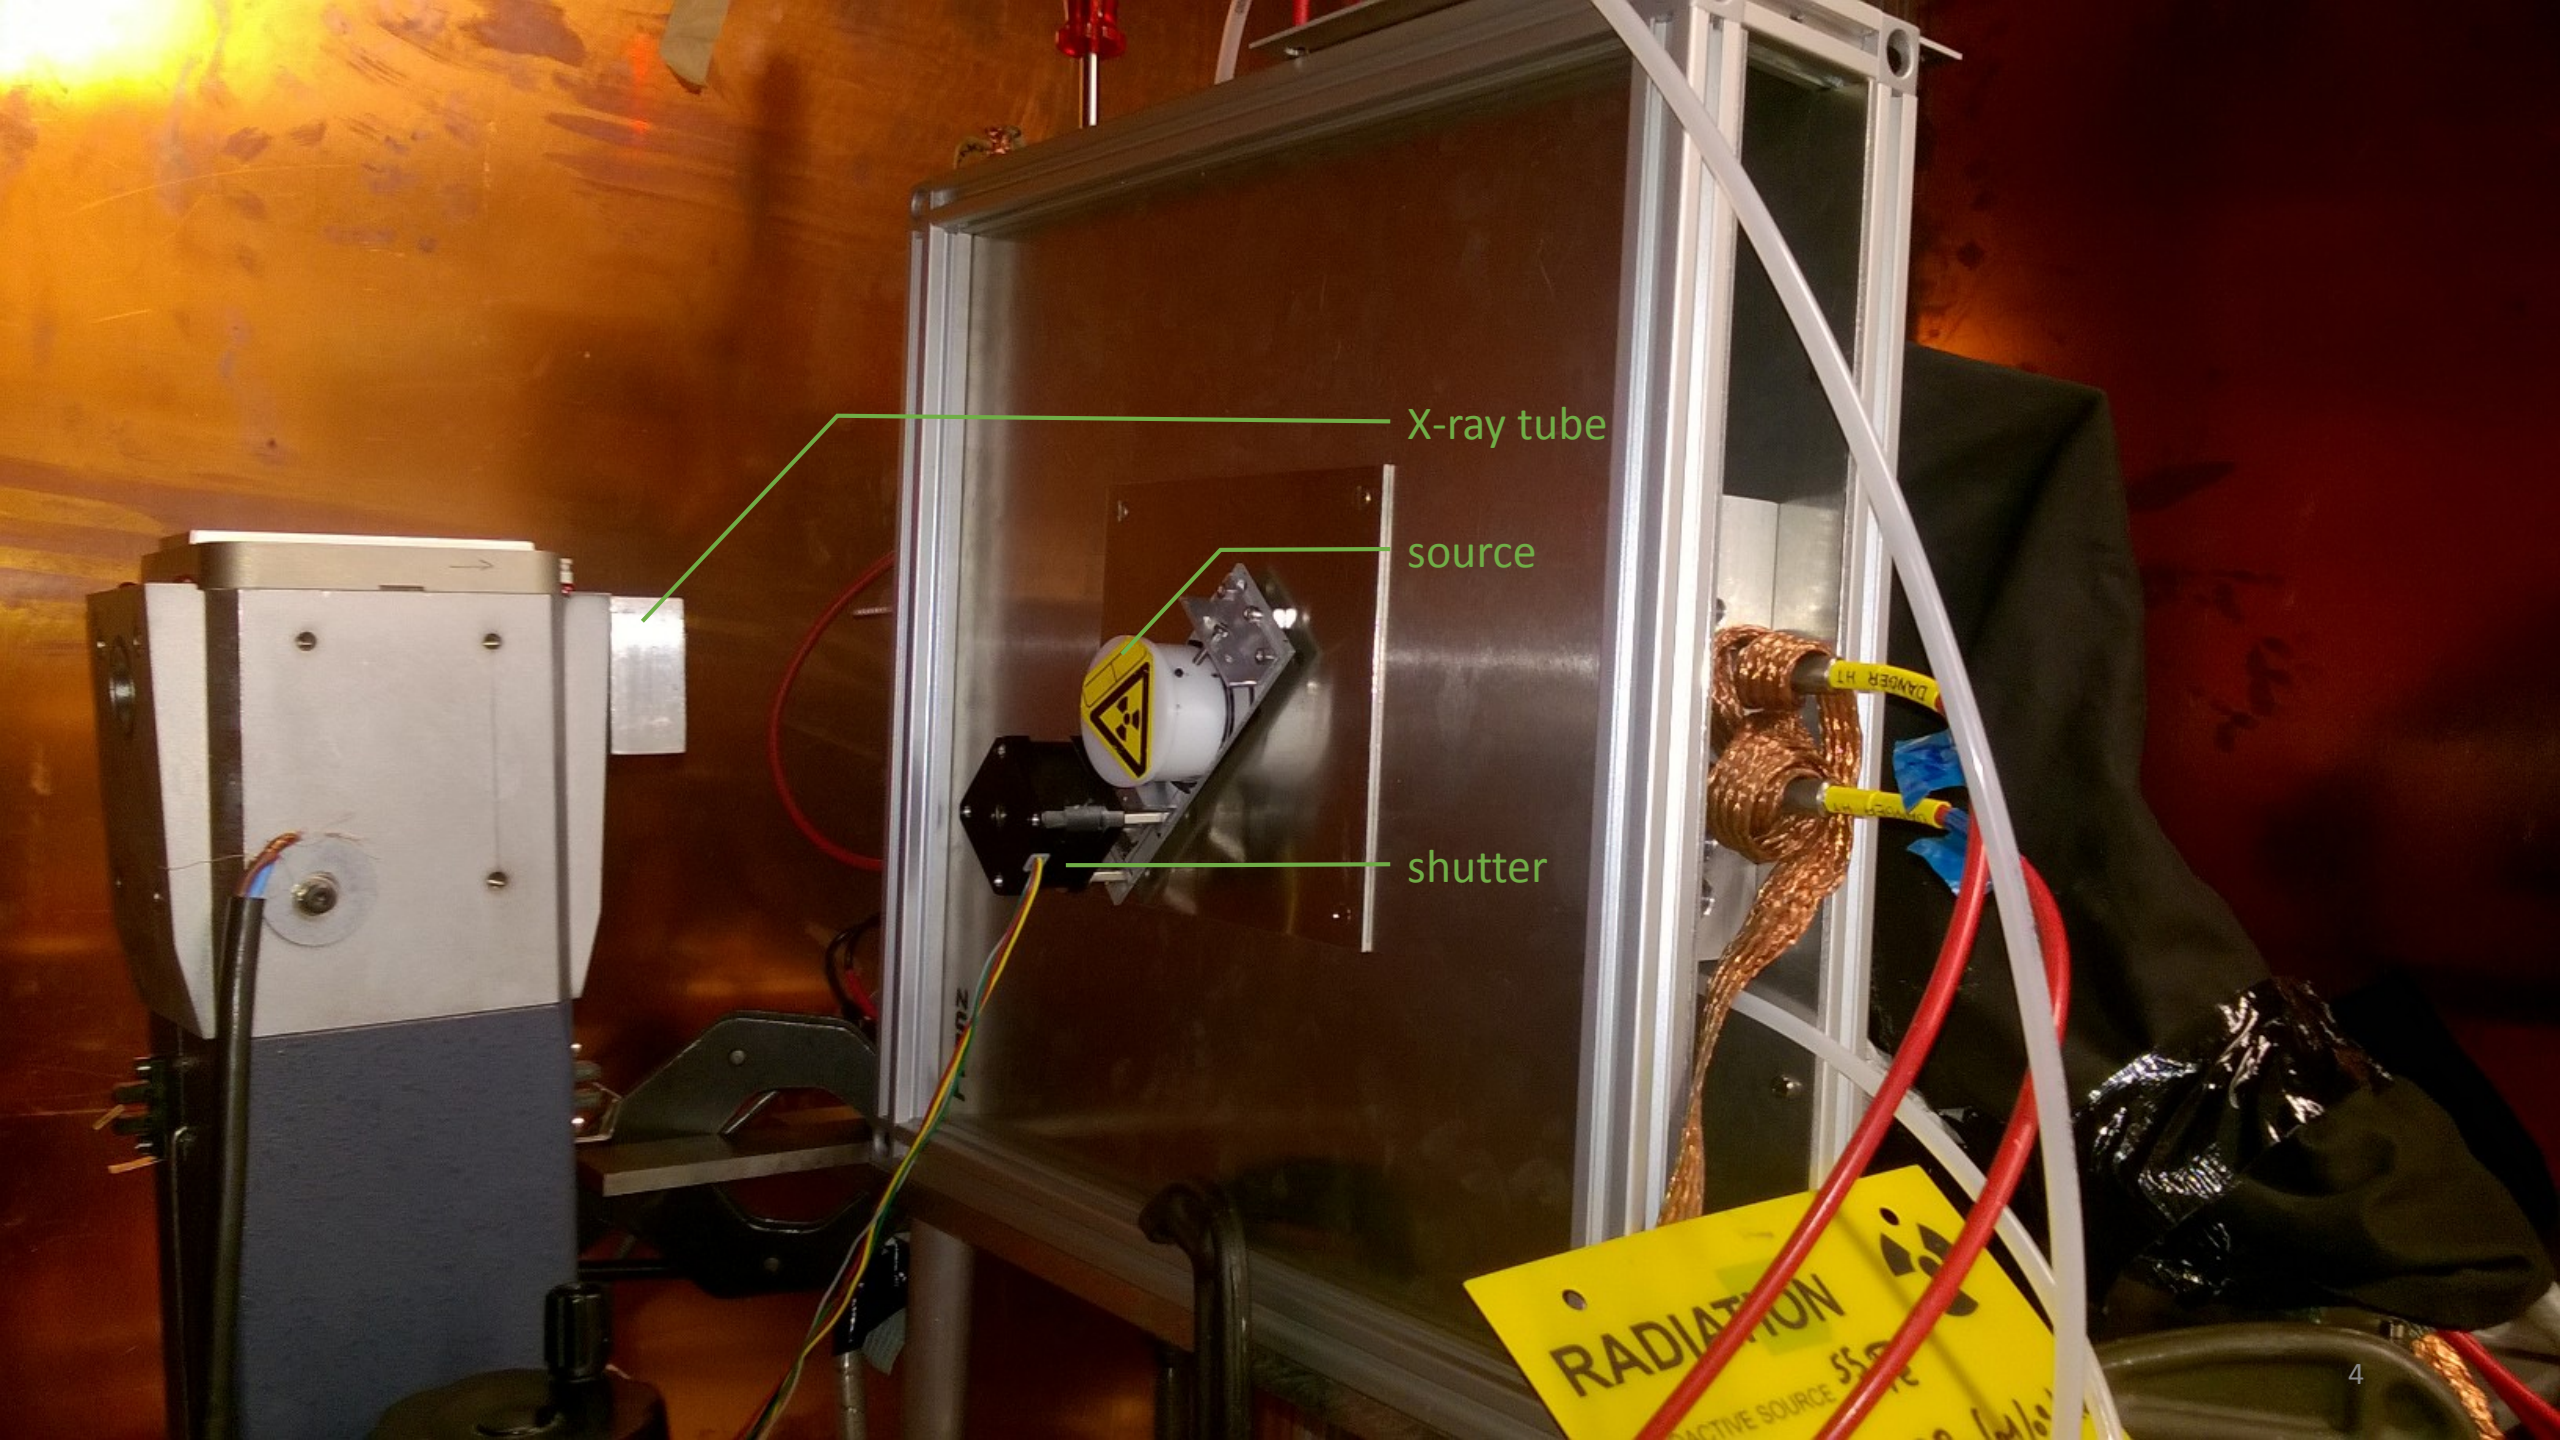

Testbeam at IFE Norway (no data, just pictures)

Patrik Thuiner

X-ray tube

source

shutter

RADIATION
ACTIVE SOURCE

Single-GEM

Double-GEM

Triple-GEM

Filter, pre-amp,...

^3He tube

GEM

JU X-RAY

JU X-RAY

X
Y
Z

046