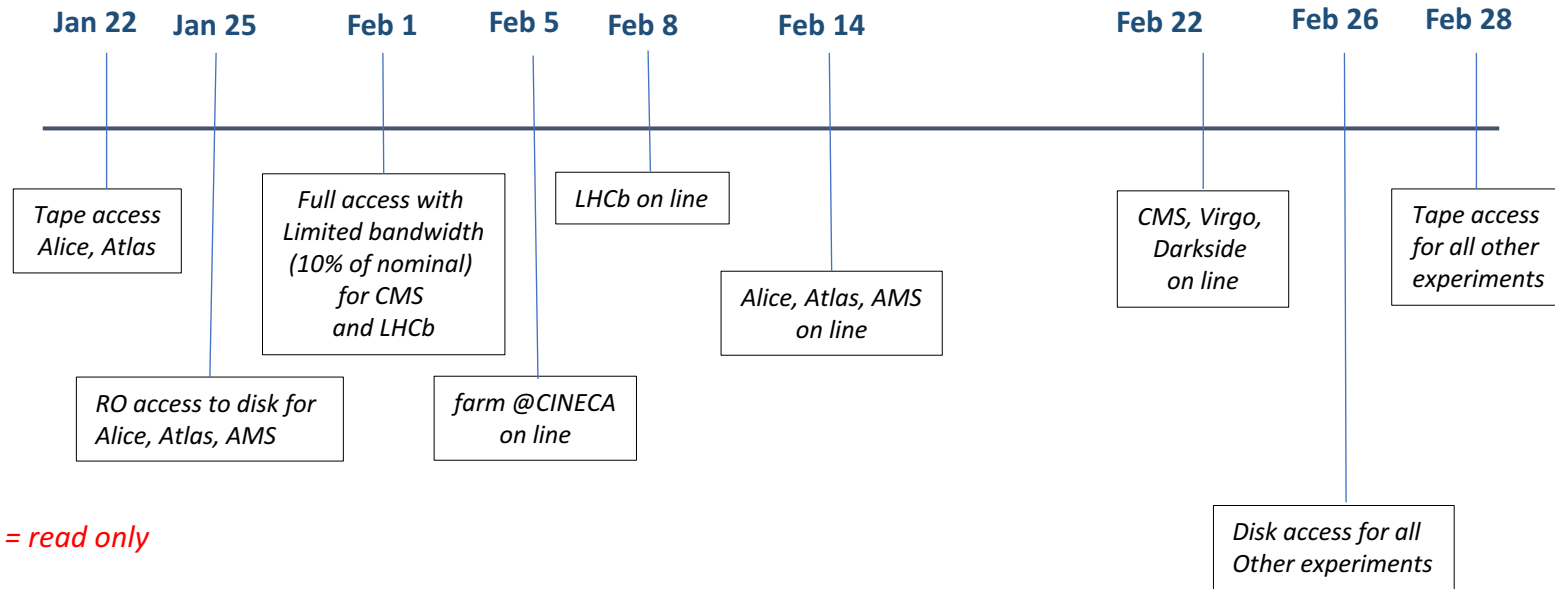

Tentative timeline

- ❑ Farm will be switch on at the beginning of February