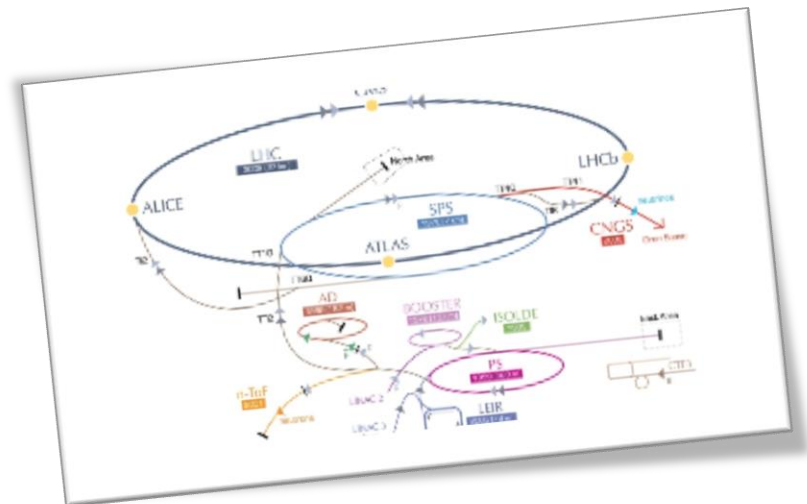

Sites

Indoor (37 Swisscom sites + 17 CERN sites)

- LHC:
 - 9 sites on the surface covering the lifts and caverns
 - 16 *CERN sites* in the REs covering the tunnel
 - SCX5
- Transfer lines :
 - 1 sites covering TI2 and 1 *CERN site* covering TI8
- SPS (8 sites)
- Meyrin:
 - PS, AD, LINAC3, LINAC 4, N_TOF, CFT3, ISR, DIRAC, ISOLDE
 - Buildings 358, 2013, 839
- Preessin:
 - North area, building 911
- SM18 (1 site)
- Transmission:
 - Buildings 58, 513, 874

Frequencies (MHz)

- All underground facilities (with leaky feeder)

- ATLAS, ALICE, CMS & LCHb

- Bandwidth:
 - TETRA: 25 KHz
 - 2G: 200 KHz
 - 3G: 5MHz
 - LTE (4G): 20MHz