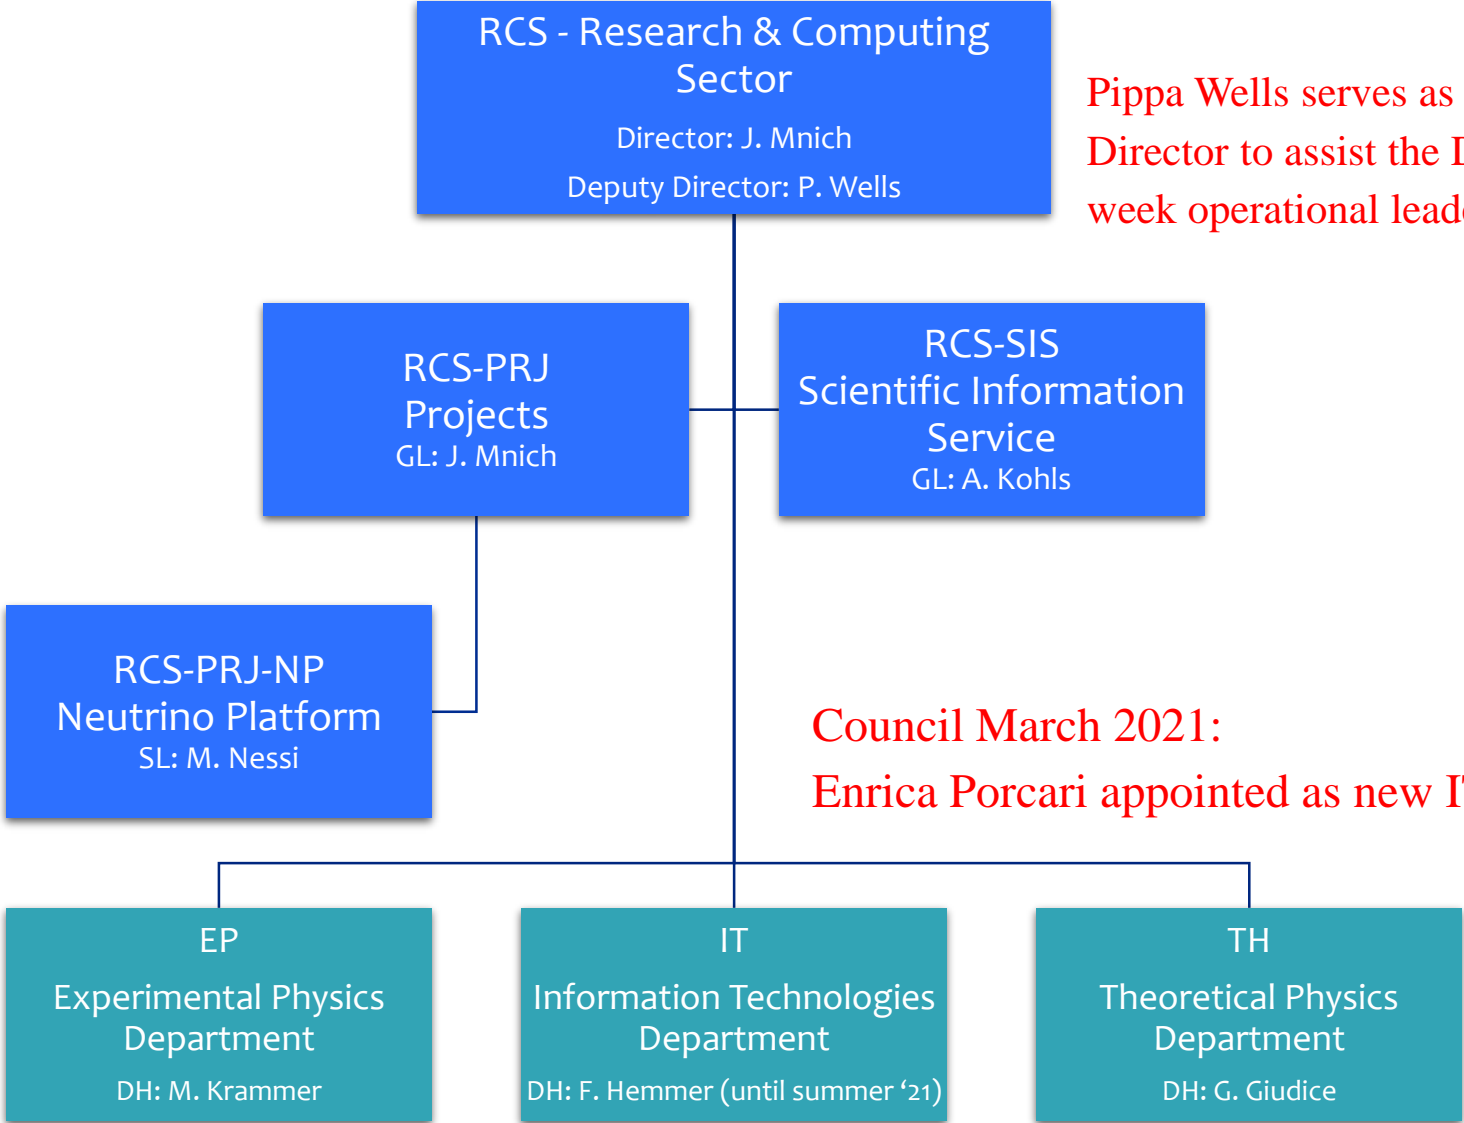

CERN Status and News

RRB Plenary
Joachim Mnich 26.04.2021

New CERN Directorate 2021-25

Fabiola Gianotti

Mike Lamont

Charlotte Warakaulle

Joachim Mnich

Raphaël Bello

CERN Research and Computing Sector

Pippa Wells serves as RCS Deputy Director to assist the Director in week-to-week operational leadership of the sector

Council March 2021:
Enrica Porcari appointed as new IT DH