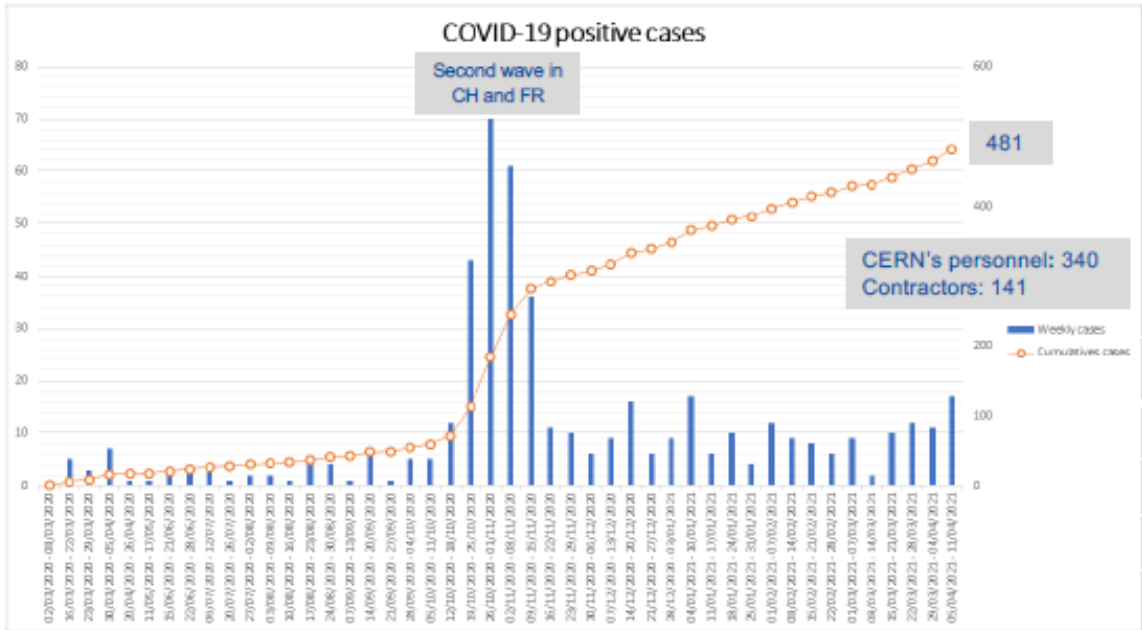

Number of individuals seen at CERN sites per date by CLASS group as of 19 Apr 2021

K. Foraz - Access to site

CERN and Covid

COVID-19 cases since the beginning of the pandemic

Positive cases vs time (CERN personnel + contractors)