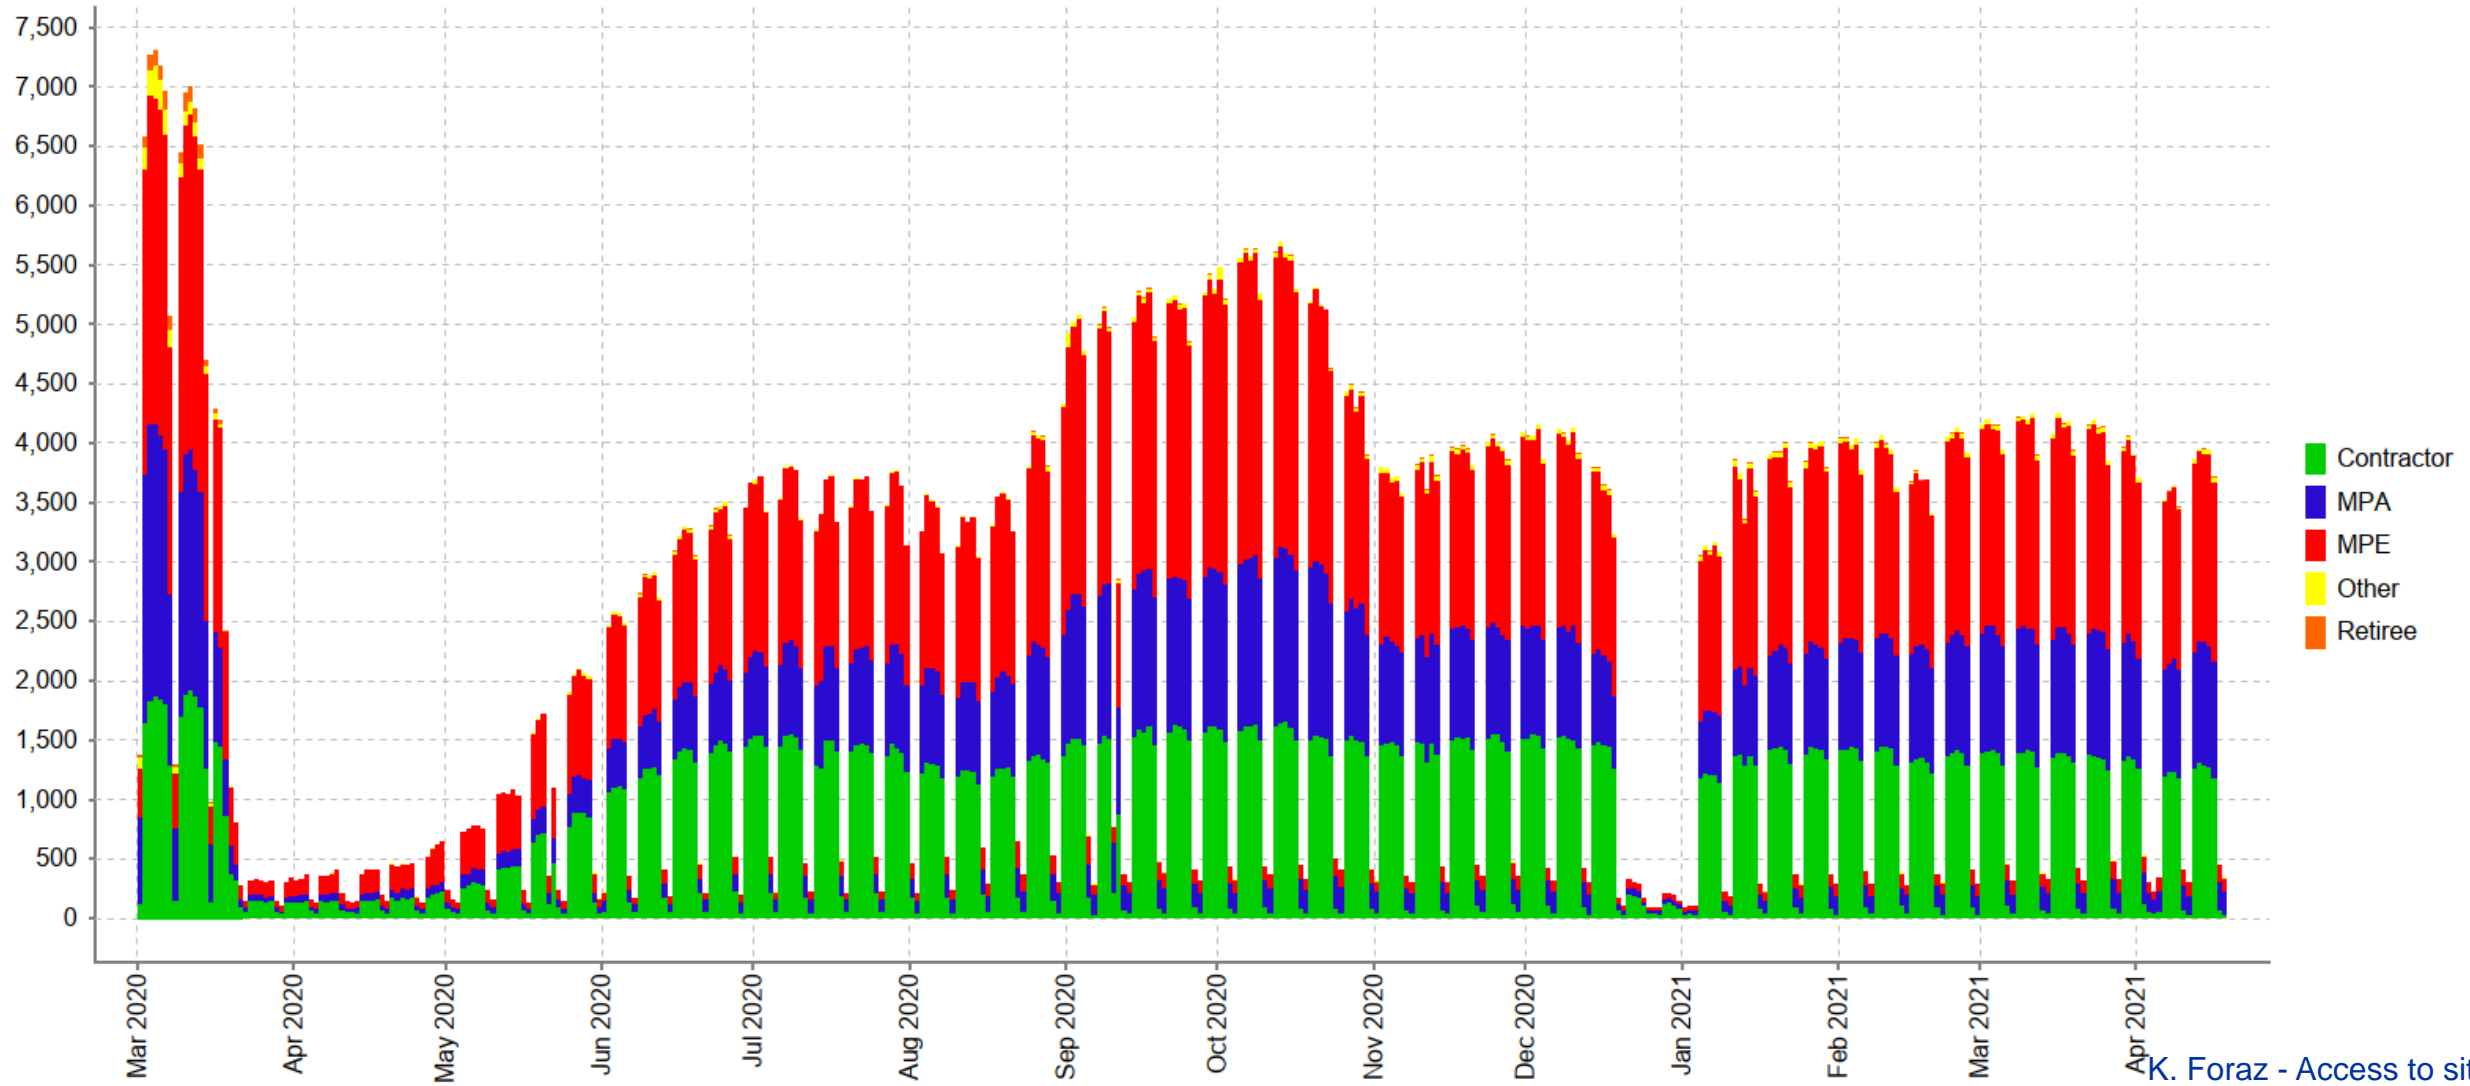

Number of individuals seen at CERN sites per date by CLASS group as of 19 Apr 2021

K. Foraz - Access to site

CERN and Covid

COVID-19 cases since the beginning of the pandemic

Positive cases vs time (CERN personnel + contractors)

- Since the beginning of the health crisis, a set of measures put in place to manage COVID-19 positive/suspected cases, and close contacts
- Medical Service followed-up individually all positive/suspected cases and all close contacts, about 3000 persons since the beginning of the pandemic
- The strict respect of measures prevented the spread of the virus on site