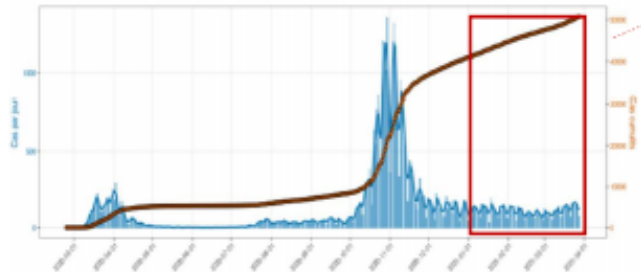

Number of individuals seen at CERN sites per date by CLASS group as of 19 Apr 2021

K. Foraz - Access to site

CERN and Covid

COVID-19 cases since the beginning of the pandemic

Positive cases vs time (CERN personnel + contractors)

Positive cases in the canton of Geneva

Figure 2 COVID-19, nombre de nouveaux cas COVID-19 confirmés par jour (moyenne mobile sur 3 jours) et cumul des cas, canton de Genève

Incidence rates in the local area