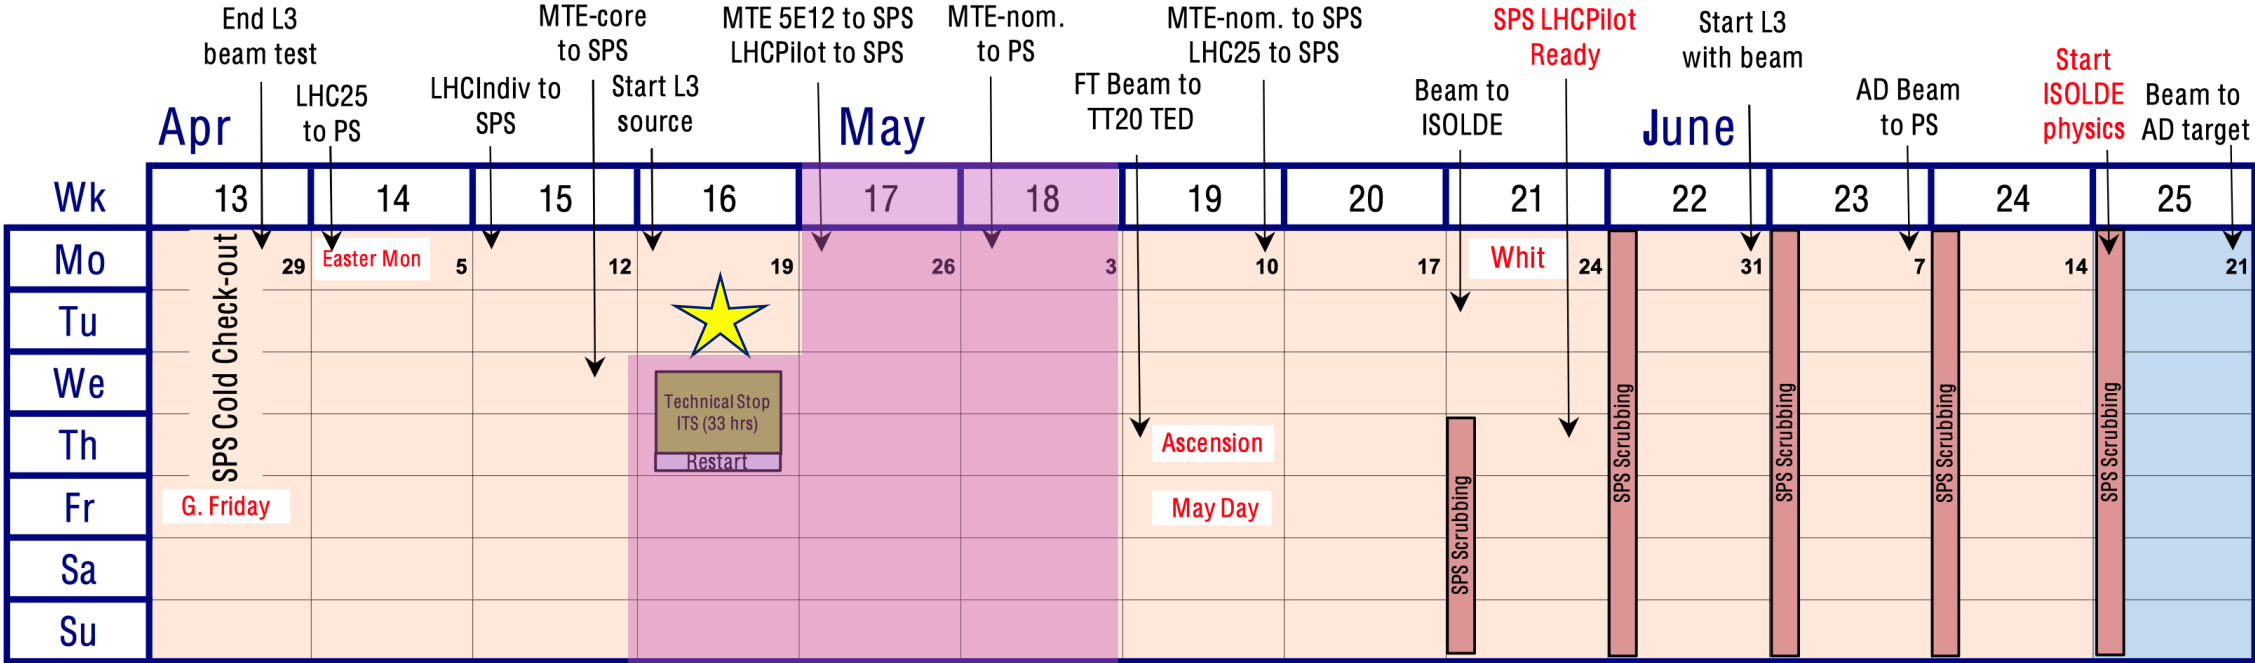

# Injector Schedule: short-term Outlook

## SPS Beam commissioning delayed due to late availability of RF system

- Resume beam commissioning (RF capture) Thu. 22.04.2021 after 17:00

## Next milestones:

- 26.04.2021: MTE 5E12 (5-turns) to be ready for SPS
- 03.04.2021: Nominal MTE beam from PSB to PS