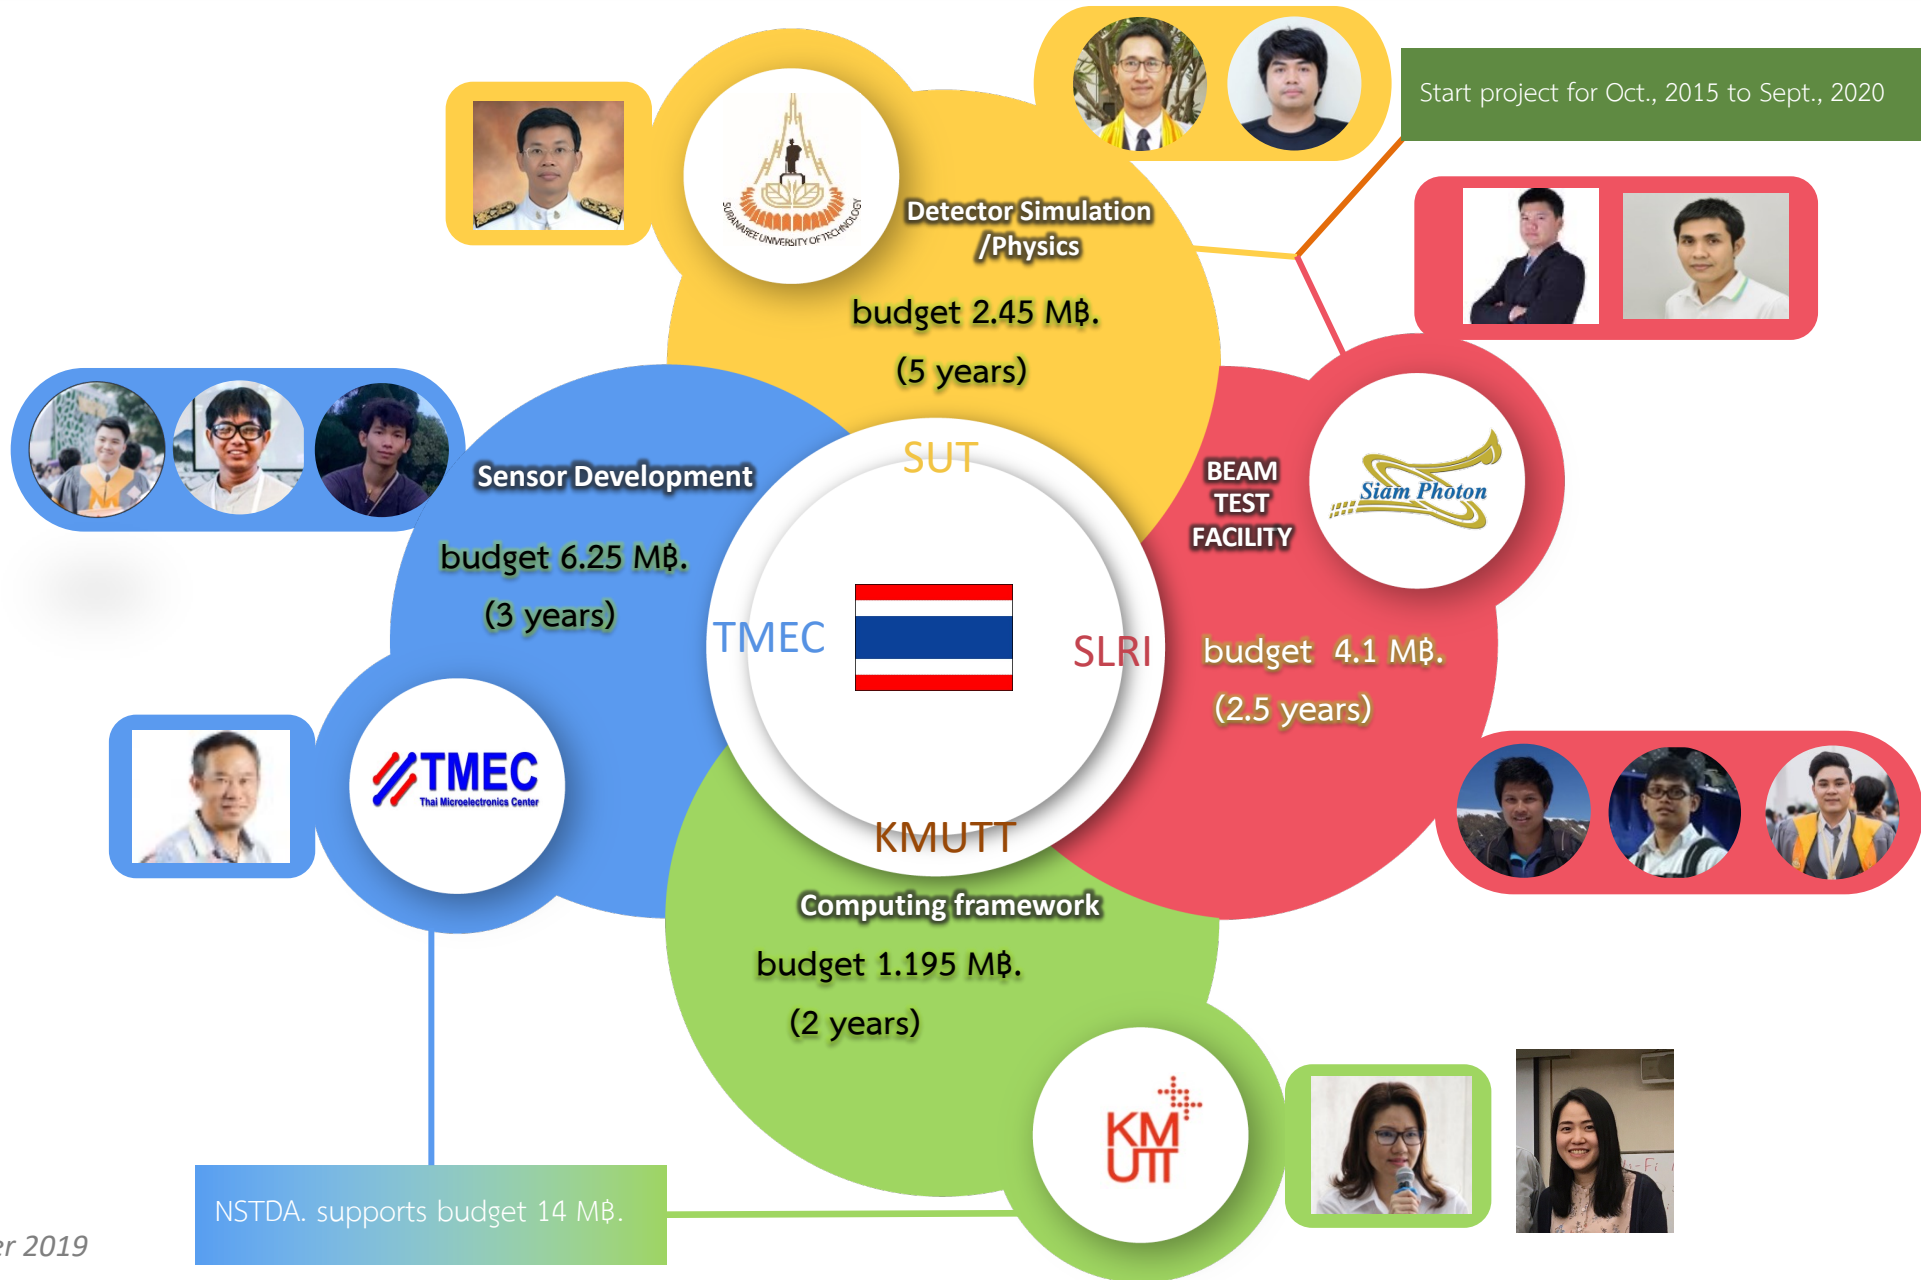

Photo taken at Sra Patum Palace on December 13, 2012

ALICE – Thailand Collaboration (2019)

ALICE

1st - INHA, April 2013

2nd - Wuhan, Dec 2013

3rd - Krabi, June 2014

4th - Pusan, December 2014

5th - Wuhan, Dec 2013

6th - Seoul, December 2015

7th - Jakarta, July 2016

8th - Bangkok, December 2016

9th - Pusan, June 2017

10th - WUHAN, December 2017

11th - Hiroshima
June 2018

12th - INHA
November 2018