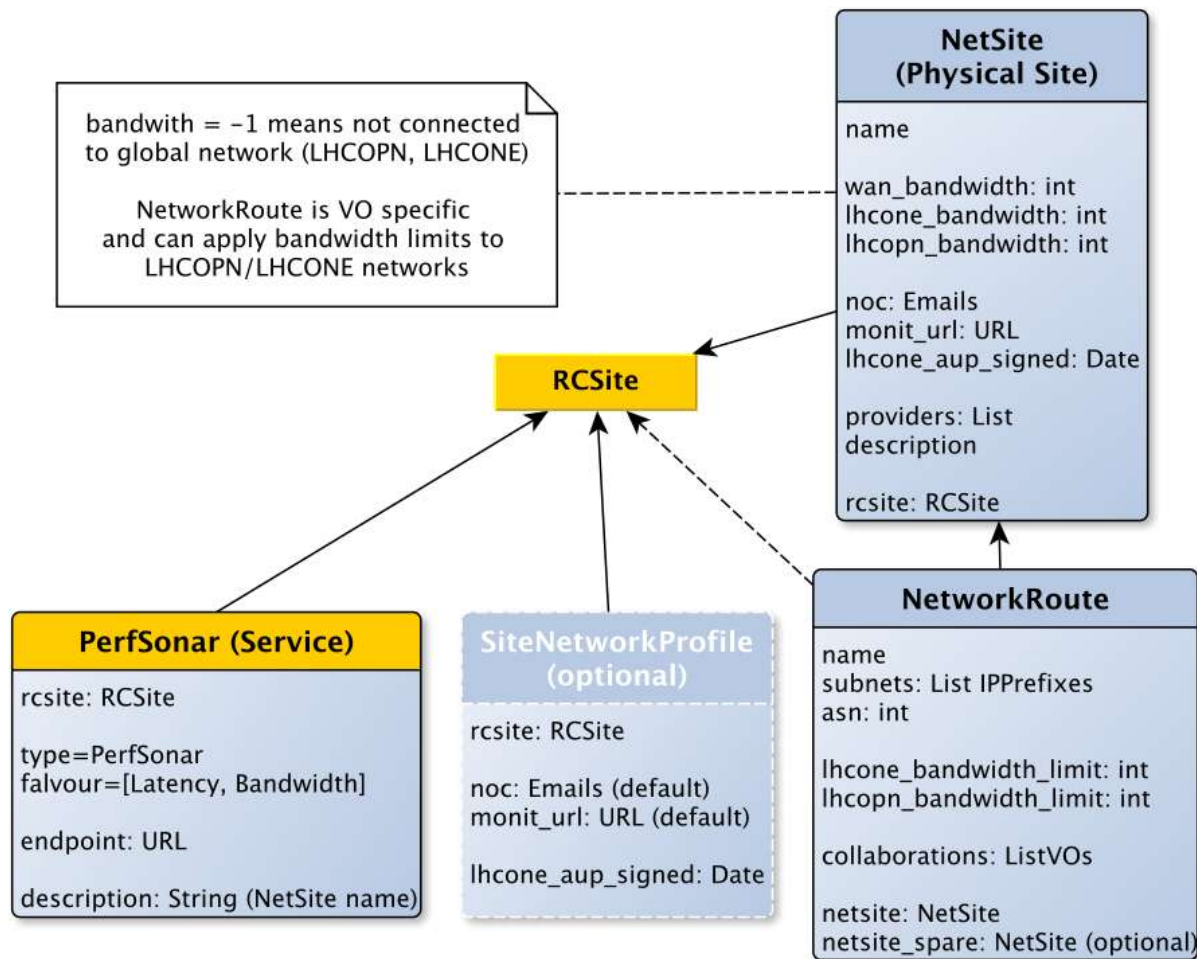

# recap

Needs for a database to store network information, as:

- LHCONE and LHCOPN prefixes
- ASN
- Bandwidth
- AUP ack
- perfSONAR
- Monitoring links

The list of prefixes can be used to create filters to secure the LHCONE routing tables. It has also been used by (and originally implemented for) NOTED

# CRIC

The CRIC (Computing Resources Information Catalogue) database has been chosen to store this information.

CRIC is the on-line database for WLCG Computing Resources:

<http://wlcg-cric.cern.ch/>

- Used by ATLAS and CMS, other experiments may follow
- not-WLCG sites can also be added as Virtual Organizations

# New DB schema being implemented