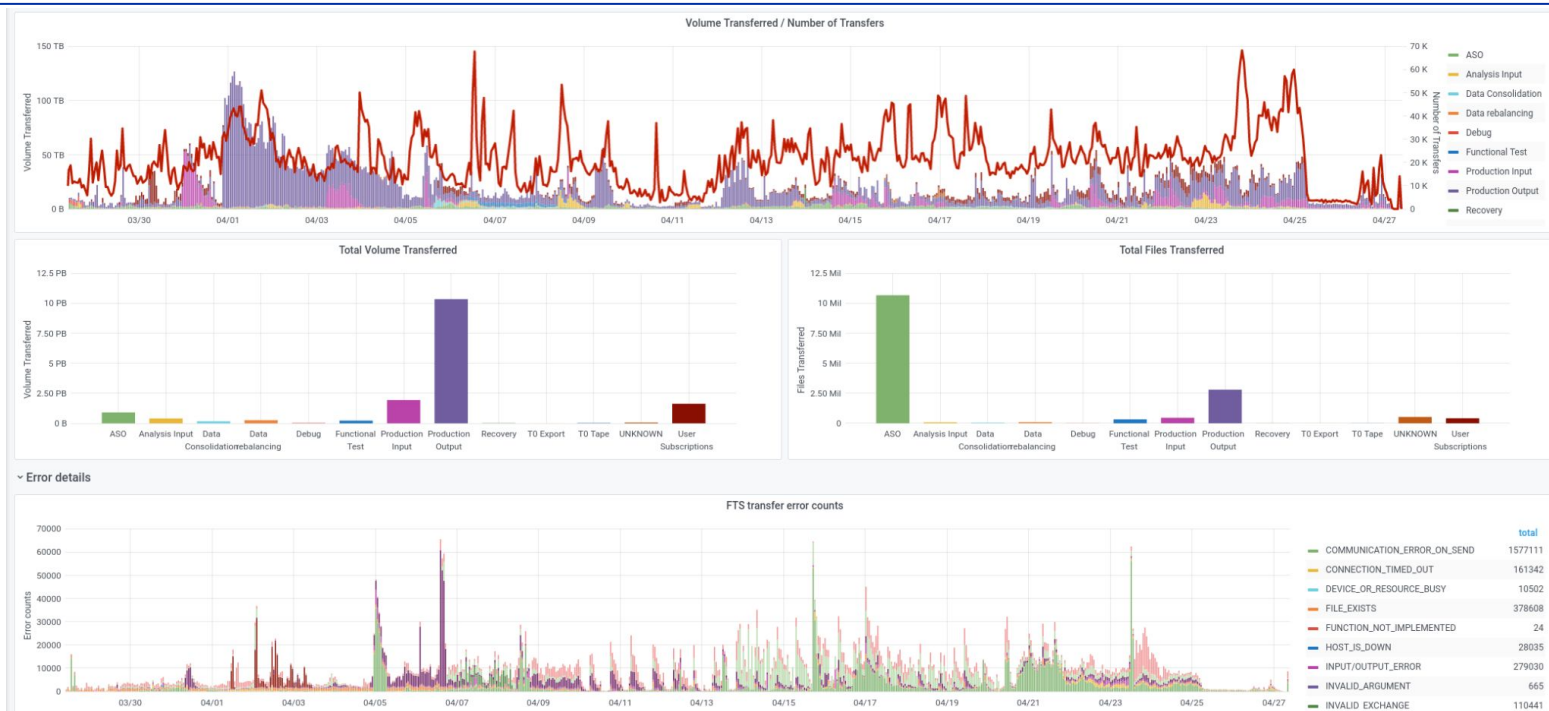

CMS Transfers Dashboards

<https://monit-grafana.cern.ch/d/mtQFDScGk/cms-fts-metrics?orgId=11&refresh=5m&from=now-7d&to=now>