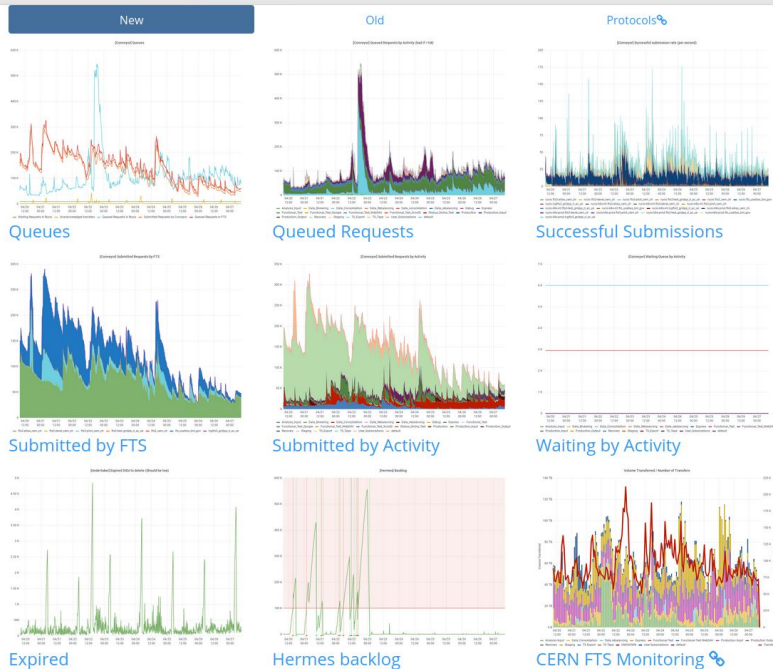

<https://monit-grafana.cern.ch/d/FtSFfwdmk/ddm-transfers?orgId=17&from=now-7d&to=now>

ATLAS Transfers Dashboards

<https://monit-grafana.cern.ch/d/FtSFfwdmk/ddm-transfers?orgId=17&from=now-7d&to=now>

ATLAS Live Monitoring: Rucio

07:51 UTC Dashboard BigPanda WFMS Transfers **Rucio** HC Storage Pilots CERN Satellites

<https://atlasdistributedcomputing-live.web.cern.ch/ATLASDistributedComputing-live/#Transfers2d>

ATLAS Rucio Monitoring

General / Monitoring - Rucio Overview

2021-04-26 10:51:45 to 2021-04-27 08:53:37

Rucio Rule Monitoring

ATLAS Rucio UI | Monitoring | Data Transfers (PCDD) | Reports | Search | Using account: missing | Other Monitoring | Help