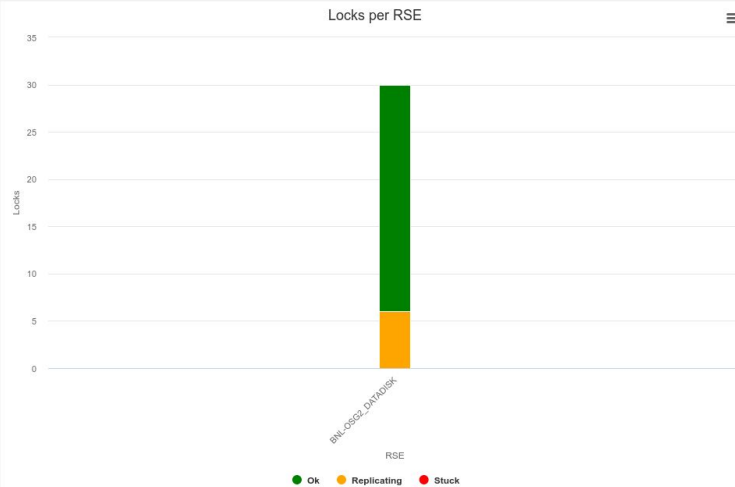

Rucio Rule Monitoring

Rule metadata

account	panda
activity	Analysis Input
comments	task_id:25368314
copies	1
created_at	Mon, 26 Apr 2021 23:25:02 UTC
did_type	DATASET
expires_at	Mon, 03 May 2021 23:25:02 UTC ✦ ✕
grouping	DATASET
id	ba446378a94d396909f2b14cdad5
ignore_account_limit	false
ignore_availability	true
locked	false
locks_ok_cnt	24
locks_replicating_cnt	6
locks_stuck_cnt	0
name	panda.6.04.26: DESDM_EXOTHIP:transfer.edad84b6-a5f9-4e4e-80c0-dab562b0447b_d5039162181
notification	CLOSE
priority	3
purge_replicas	false
rse_expression	BNL-OSG2_DATADISK
scope	panda
split_container	false
state	REPLICATING
updated_at	Tue, 27 Apr 2021 00:59:27 UTC

Locks Overview

entries

Filename	RSEs	DDM Dashboard	FTS Monitoring
data18_13TeV.data18_13TeV.00359823.physics_Main.merge.DESDM_EXOTHIP:1964_m2024_0076.1	BNL-OSG2_DATADISK	link	
data18_13TeV.data18_13TeV.00359823.physics_Main.merge.DESDM_EXOTHIP:1964_m2024_0077.1	BNL-OSG2_DATADISK	link	
data18_13TeV.data18_13TeV.00359823.physics_Main.merge.DESDM_EXOTHIP:1964_m2024_0078.1	BNL-OSG2_DATADISK	link	
data18_13TeV.data18_13TeV.00359823.physics_Main.merge.DESDM_EXOTHIP:1964_m2024_0079.1	BNL-OSG2_DATADISK	link	
data18_13TeV.data18_13TeV.00359823.physics_Main.merge.DESDM_EXOTHIP:1964_m2024_0080.1	BNL-OSG2_DATADISK	link	https://fts.usatlas.bnl.gov/9449/ftsmoni/
data18_13TeV.data18_13TeV.00359823.physics_Main.merge.DESDM_EXOTHIP:1964_m2024_0081.1	BNL-OSG2_DATADISK	link	
data18_13TeV.data18_13TeV.00359823.physics_Main.merge.DESDM_EXOTHIP:1964_m2024_0082.1	BNL-OSG2_DATADISK	link	https://fts.usatlas.bnl.gov/9449/ftsmoni/
data18_13TeV.data18_13TeV.00359823.physics_Main.merge.DESDM_EXOTHIP:1964_m2024_0083.1	BNL-OSG2_DATADISK	link	
data18_13TeV.data18_13TeV.00359823.physics_Main.merge.DESDM_EXOTHIP:1964_m2024_0084.1	BNL-OSG2_DATADISK	link	https://fts.usatlas.bnl.gov/9449/ftsmoni/
data18_13TeV.data18_13TeV.00359823.physics_Main.merge.DESDM_EXOTHIP:1964_m2024_0085.1	BNL-OSG2_DATADISK	link	

Showing 1 to 10 of 30 entries

Previous 1 2 3 Next