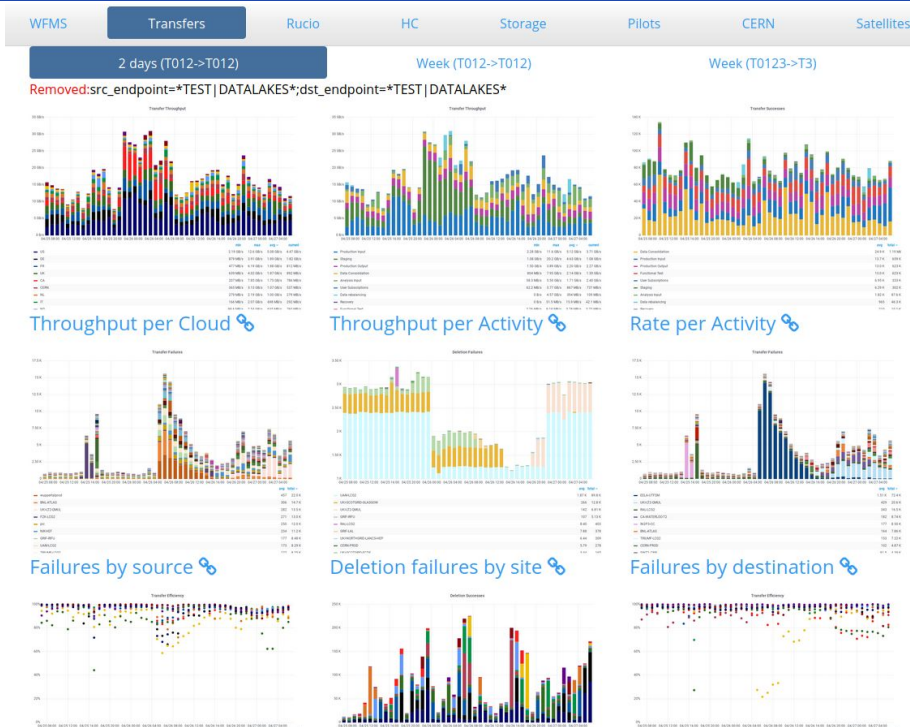

ATLAS Live Monitoring: Transfers

<https://atlasdistributedcomputing-live.web.cern.ch/ATLASDistributedComputing-live/#Transfers2d>