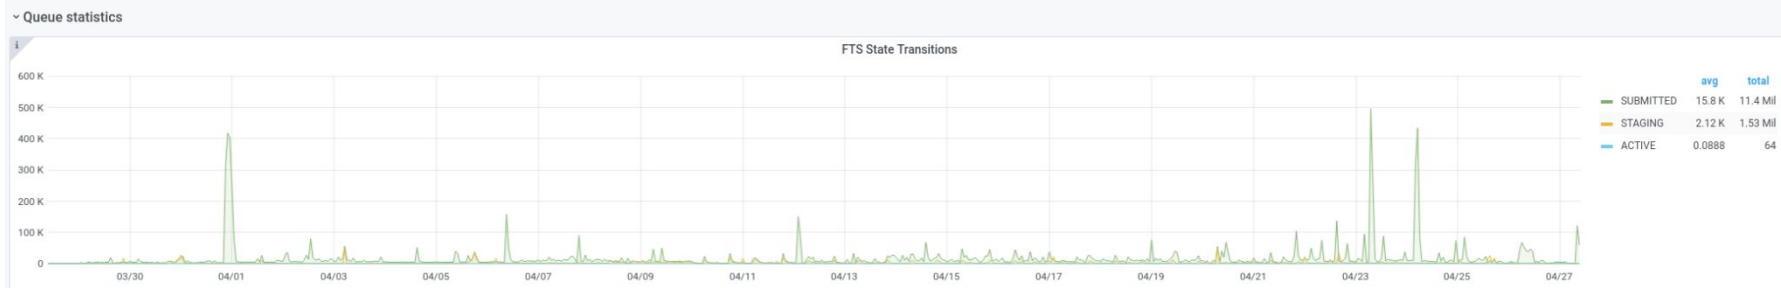

Transfer plots

<https://monit-grafana.cern.ch/d/mtQFDScGk/cms-fts-metrics?orgId=11&refresh=5m&from=now-7d&to=now>

CMS Transfers Dashboards

Efficiency matrix

	T0_CH_CERN	T1_DE_KIT	T1_ES_PIC	T1_FR_CCIN2P3	T1_IT_CNAF	T1_RU_JINR	T1_UK_RAL	T1_US_FNAL	T2_AT_Vienna	T2_BE_IJHE	T2_BE_UCL	T2_BR_SPRACE	T2_BR_UERJ	T2_CH_CERN	T2_CH_CSCS	T2_CN_Beijing	T2_DE_DESY	T2_DE_RWTH	T2_EE_Estonia	1	UNKNOWN
T0_CH_CERN	41%	68%	59%	90%	71%	78%	99%	82%	80%	100%	88%	56%	90%	-	100%	93%	84%	90%	98%	98%	5
T1_DE_KIT	76%	23%	25%	51%	34%	42%	80%	57%	67%	92%	76%	34%	57%	70%	100%	67%	90%	100%	98%	99%	5
T1_ES_PIC	83%	45%	22%	39%	32%	47%	32%	66%	92%	78%	78%	47%	91%	-	94%	95%	85%	69%	90%	66%	7
T1_FR_CCIN2P3	93%	38%	28%	33%	41%	40%	69%	70%	52%	99%	87%	71%	94%	-	100%	100%	89%	100%	98%	100%	7
T1_IT_CNAF	80%	28%	26%	21%	43%	41%	62%	67%	99%	99%	92%	75%	93%	-	100%	90%	88%	100%	98%	100%	6
T1_RU_JINR	87%	45%	32%	37%	52%	40%	85%	70%	98%	99%	88%	84%	94%	-	96%	95%	84%	99%	98%	97%	7
T1_UK_RAL	73%	53%	53%	48%	41%	45%	100%	62%	94%	99%	90%	75%	93%	-	98%	100%	93%	100%	99%	99%	6
T1_US_FNAL	83%	47%	44%	45%	40%	60%	75%	46%	53%	98%	85%	83%	95%	0%	77%	90%	87%	71%	82%	80%	5
T2_AT_Vienna	92%	99%	19%	23%	23%	99%	38%	53%	-	100%	100%	100%	97%	-	100%	98%	98%	100%	100%	99%	6
T2_BE_IJHE	86%	59%	34%	35%	32%	48%	99%	69%	100%	100%	96%	100%	94%	-	100%	90%	86%	100%	98%	97%	6