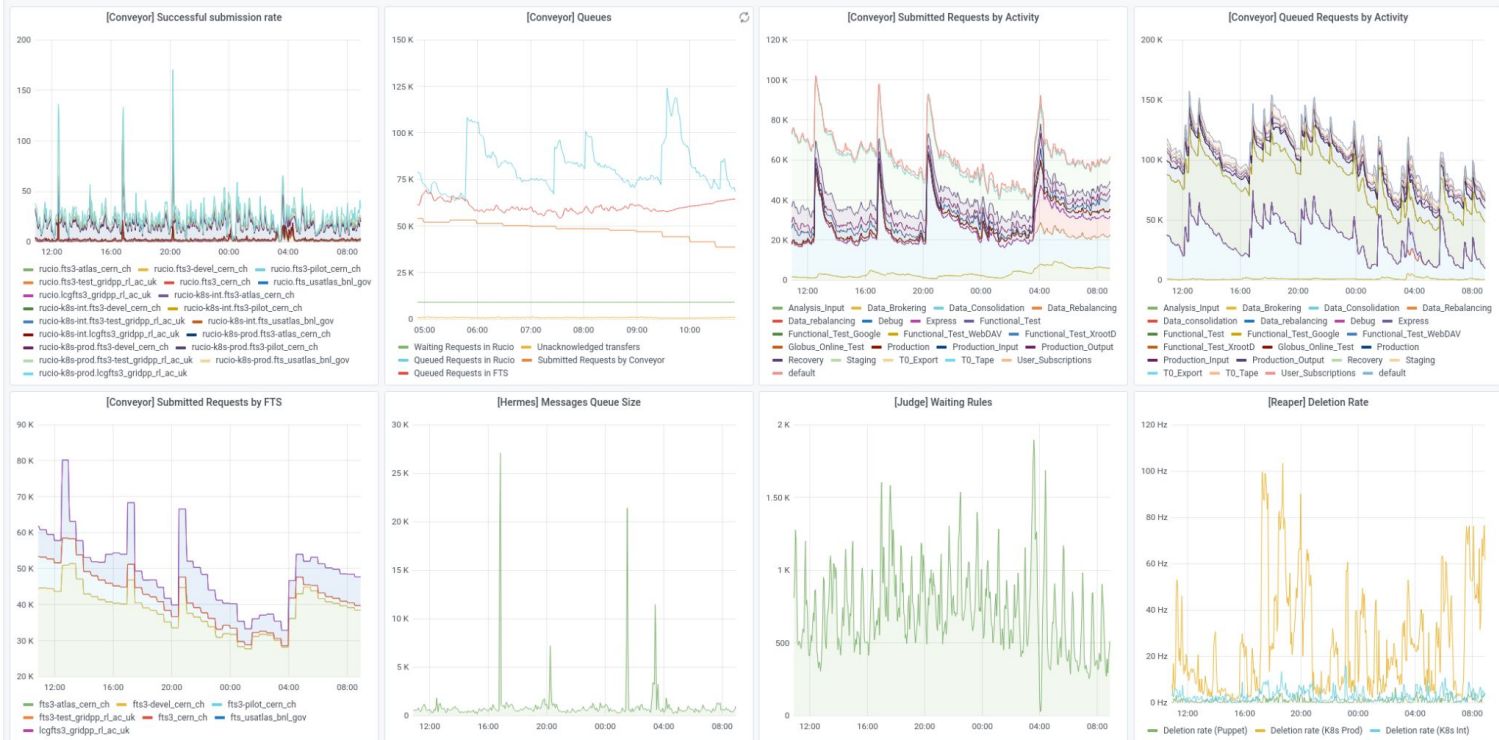

<https://monit-grafana.cern.ch/d/FtSFfwdmk/ddm-transfers?orgId=17&from=now-7d&to=now>

ATLAS Transfers Dashboards

<https://monit-grafana.cern.ch/d/FtSFfwdmk/ddm-transfers?orgId=17&from=now-7d&to=now>

ATLAS Live Monitoring: Rucio

07:51 UTC Dashboard BigPanda WFMS Transfers **Rucio** HC Storage Pilots CERN Satellites

<https://atlasdistributedcomputing-live.web.cern.ch/ATLASDistributedComputing-live/#Transfers2d>

ATLAS Rucio Monitoring

General / Monitoring - Rucio Overview

2021-04-26 10:51:45 to 2021-04-27 08:53:37

Rucio Rule Monitoring

ATLAS Rucio UI | Monitoring | Data Transfers (PCDD) | Reports | Search | Using account: missing | Other Monitoring | Help