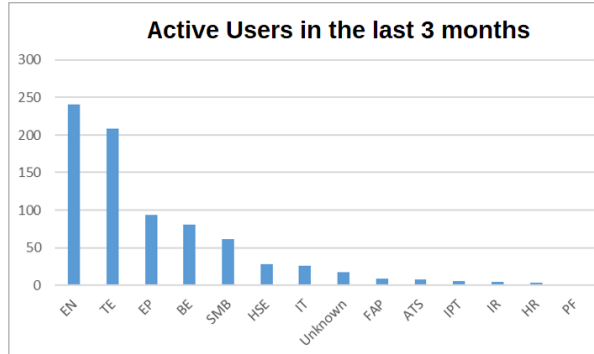

MS Project at CERN

2018 Numbers