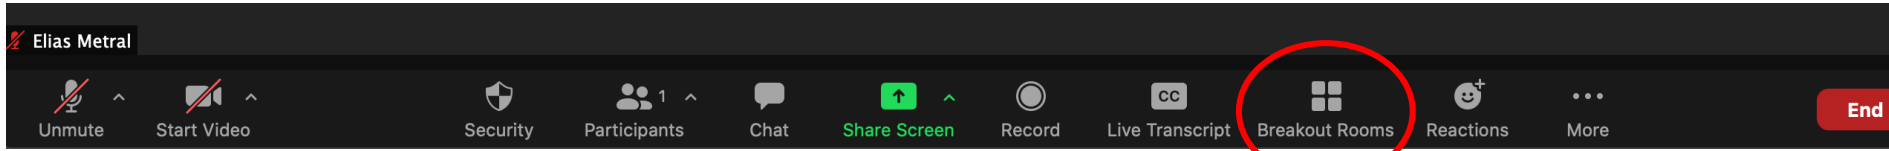

Zoom info for parallel sessions

Elias will open the 9 rooms for the Working Group sessions

Zoom info for parallel sessions

◆ To join a WG

Breakout Rooms - In Progress

- ▼ RF 0
- > Magnets 0
- > HEC 0
- > MPC 0
- > PC 0
- ▼ BD 0
- ▼ RPOT 0
- > MDI 0
- > Synergy 0

Broadcast Message to All Close All Rooms

Breakout Rooms - In Progress

- ▼ RF 0
- > Magnets 0
- > HEC 0
- > MPC 0
- > PC 0
- ▼ BD 0 [Join](#)
- ▼ RPOT 0
- > MDI 0
- > Synergy 0

Join BD?
No Yes

Broadcast Message to All Close All Rooms