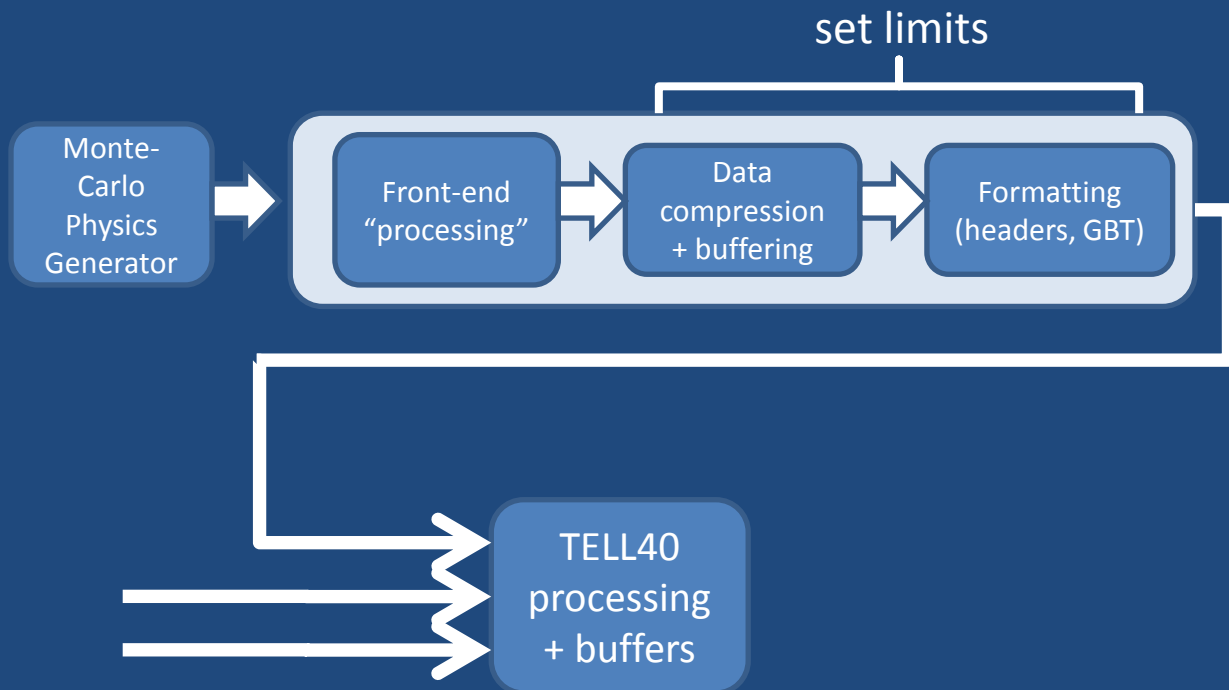

14th October

9th December

News: Front-end Simulations

Velo: Jan
RICH: Stephan + Robert
OT: Mirco
Calo: Frederic
Muon: Caterina
TELL40: Guido
TFC: Federico
Monte-Carlo: Tomasz

Tomasz running MC at 4 different lumi's
 Sub-detectors simulate front-end processing
 => Input data to TELL40 simulation

ACTEL irradiations happening now (Syracuse)
..... presentation in October

Next meeting October 14th:
combine with online to discuss ECS

Short presentation from each sub-detector on:

1. New ECS interfaces for upgrade (eg GBT)
2. Old ECS interfaces to maintain