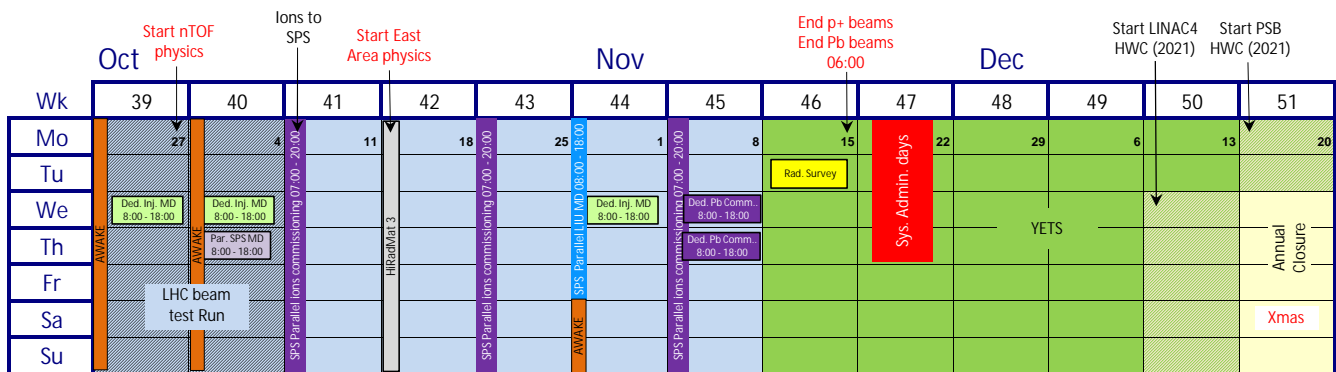

Injector Accelerator Schedule 2021

Approved by Reasearch Board on 02.12.2020

- Injector Complex MD Block (dedicated)
- Injectors Technical Stop
- Protons physics
- LHC beam test period
- Special Run
- HiRadMat Run
- AWAKE Run
- LIU parallel MD
- Pb ion commissioning
- Special interventions/stops
- CERN Official Holidays
- Controls system interventions
- SPS MD block (parallel)
- YETS & HWC 2021