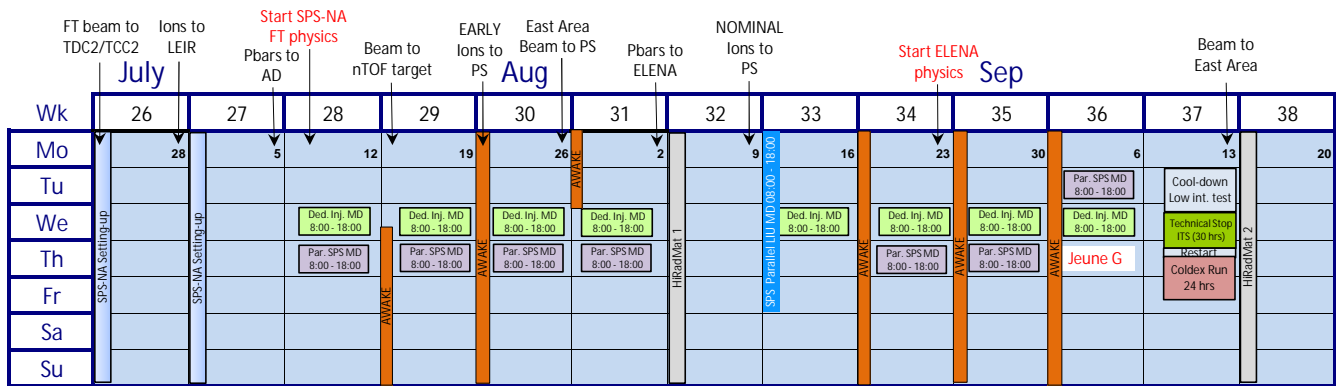

Injector Accelerator Schedule 2021

Approved by Reasearch Board on 02.12.2020

- Injector Complex MD Block (dedicated)
- Injectors Technical Stop
- Protons physics
- LHC beam test period
- Special Run
- HiRadMat Run
- AWAKE Run
- LIU parallel MD
- Pb ion commissioning
- Special interventions/stops
- CERN Official Holidays
- Controls system interventions
- SPS MD block (parallel)
- YETS & HWC 2021