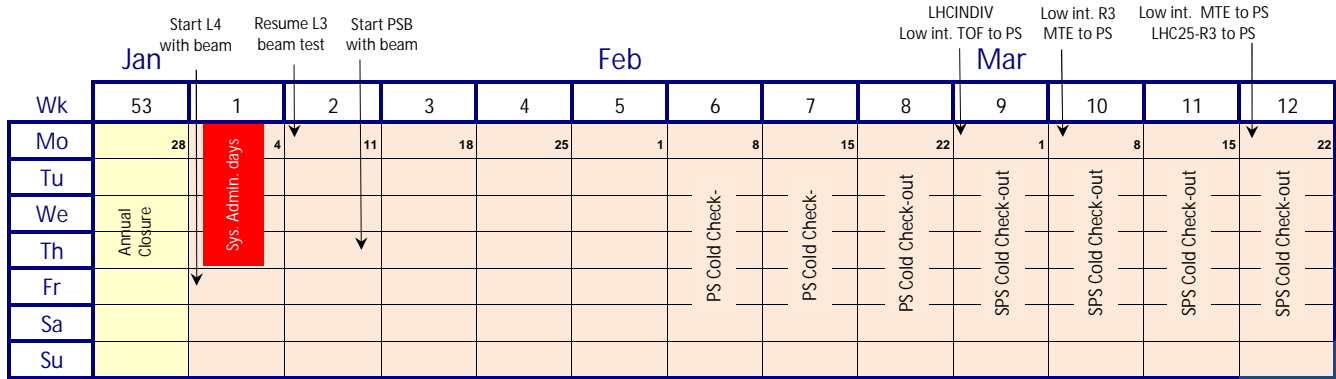

Injector Accelerator Schedule 2021

Approved by Reasearch Board on 02.12.2020

- Injector Complex MD Block (dedicated)
- Injectors Technical Stop
- Protons physics
- LHC beam test period
- Special Run
- HiRadMat Run
- AWAKE Run
- LIU parallel MD
- Pb ion commissioning
- Special interventions/stops
- CERN Official Holidays
- Controls system interventions
- SPS MD block (parallel)
- YETS & HWC 2021