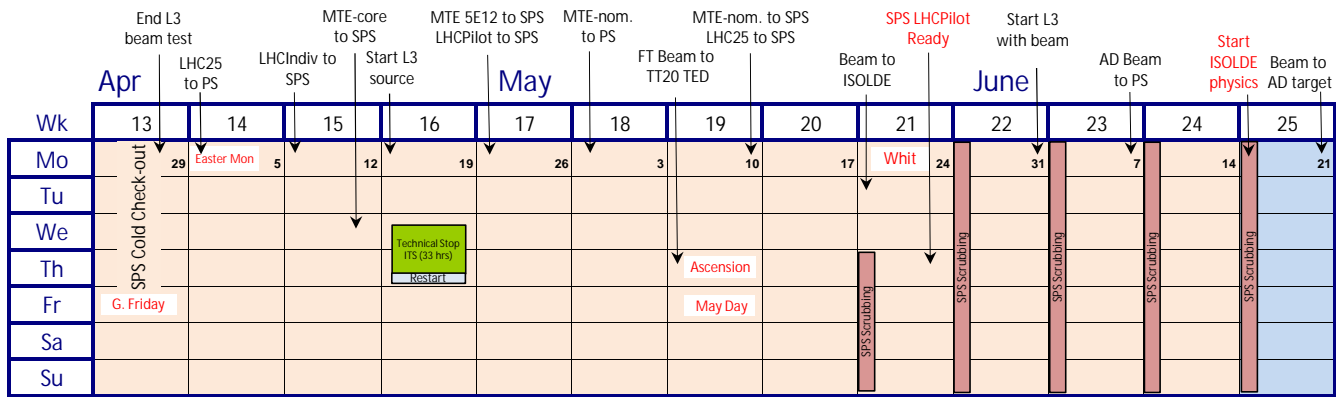

Injector Accelerator Schedule 2021

Approved by Reasearch Board on 02.12.2020

- Injector Complex MD Block (dedicated)
- Injectors Technical Stop
- Protons physics
- LHC beam test period
- Special Run
- HiRadMat Run
- AWAKE Run
- LIU parallel MD
- Pb ion commissioning
- Special interventions/stops
- CERN Official Holidays
- Controls system interventions
- SPS MD block (parallel)
- YETS & HWC 2021