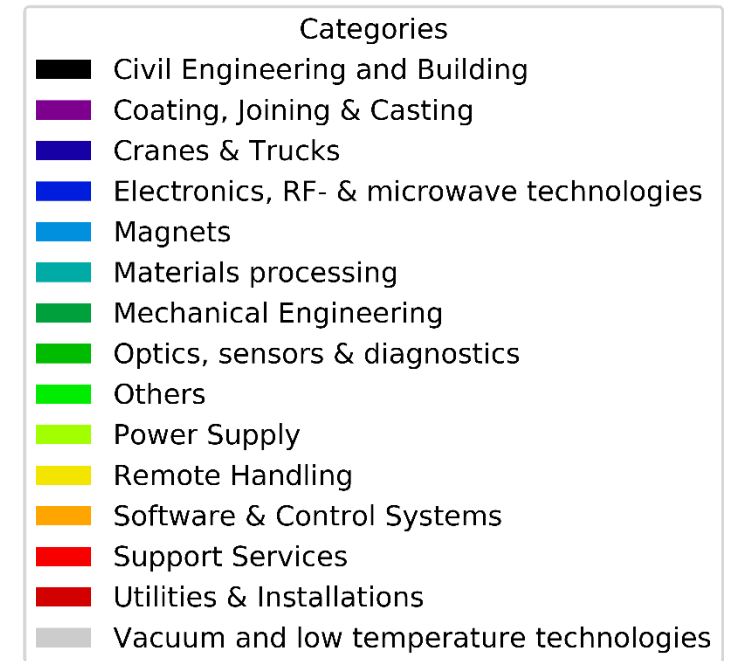

BigScience.dk's member activities

Categories across members and tenders

Members

Tenders

BigScience.dk - helping develop Danish companies using Big Science

- ▶ Facilitate innovation in DK companies
- ▶ Technology matching; setting up R&D collaborations
- ▶ Offer technical knowledge to companies
- ▶ Enable Danish technical students to go to Big Science organisations
- ▶ Training of company staff to meet Big Science requirements