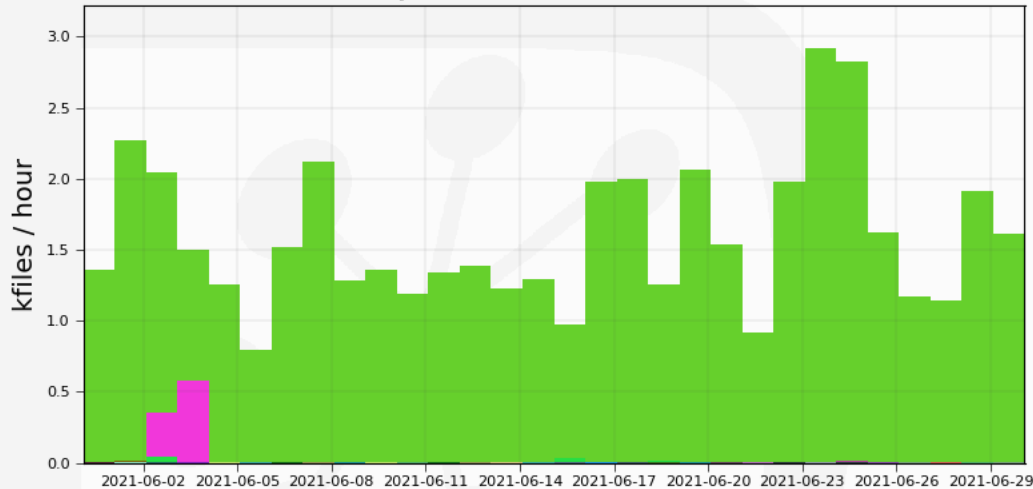

LHCb report

Raja Nandakumar

Xroot v5 – external gateways

Failed Transfers by Source
30 Days from 2021-05-31 to 2021-06-30

Max: 2.92, Min: 0.79, Average: 1.58, Current: 1.02

Succeeded	97.6%	LCG NIPNE-07.ro	0.0%	LCG UKI-LT2-IC-HEP.uk	0.0%
DIRAC.Client.ch	1.8%	LCG Sheffield.uk	0.0%	LCG JINR.ru	0.0%
DIRAC.HLTFarm.lhcb	0.4%	LCG CPPM.fr	0.0%	LCG LAL.fr	0.0%
LCG Beijing.cn	0.0%	LCG UKI-LT2-QMUL.uk	0.0%	LCG Durham.uk	0.0%
LCG CSCS.ch	0.0%	LCG RAL-HEP.uk	0.0%	LCG CBPF.br	0.0%
LCG ECDF.uk	0.0%	LCG Bristol.uk	0.0%	LCG Lancaster.uk	0.0%
LCG ECDF.uk	0.0%	LCG NIKHEF.nl	0.0%	LCG UKI-LT2-RHUL.uk	0.0%
LCG MIT.us	0.0%	LCG LPNHE.fr	0.0%	LCG IHEP.ru	0.0%
LCG Manchester.uk	0.0%	LCG LAPP.fr	0.0%	... plus 62 more	
IbvoBox310.cern.ch	0.0%				

Generated on 2021-06-30 12:06:54 UTC

Transfers from
outside RAL into
ECHO SE

Xroot v5 – external gateways 2

Failed Transfers by Destination
30 Days from 2021-05-31 to 2021-06-30

Max: 698, Min: 101, Average: 373, Current: 128