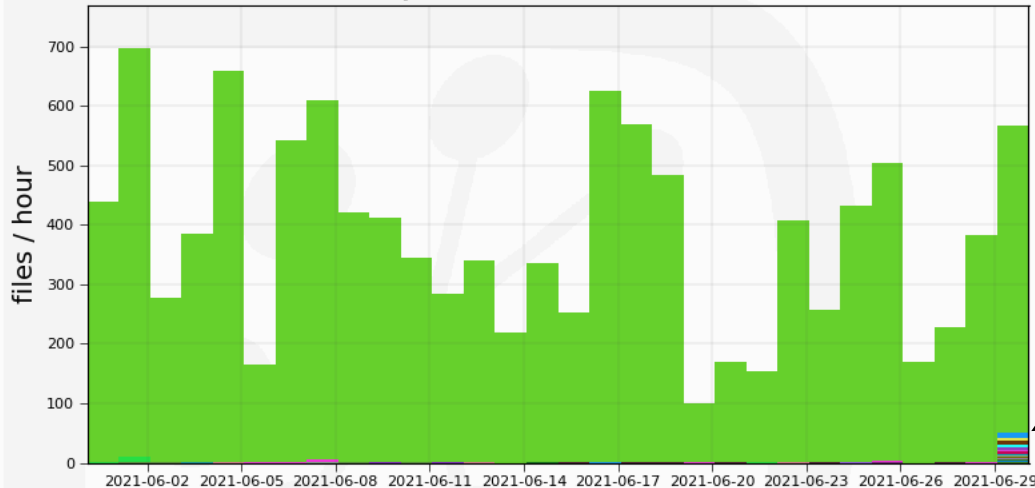

Failed Transfers by Source
7 Days from 2021-06-23 to 2021-06-30

Generated on 2021-06-30 12:07:11 UTC

Max: 5,550, Average: 1,798, Current: 49.4

Succeeded	98.8%	LCG Beijing.cn	0.0%	LCG LAPP.fr	0.0%
DIRAC.HLTFarm.lhcb	1.0%	LCG RAL-HEP.uk	0.0%	LCG Bristol.uk	0.0%
IbvoBox310.cern.ch	0.0%	LCG CSCS.ch	0.0%	LCG DESYHH.de	0.0%
LCG Sheffield.uk	0.0%	LCG Durham.uk	0.0%	LCG CBPF.br	0.0%
LCG ECDF.uk	0.0%	LCG JINR.ru	0.0%	DIRAC.UZH.ch	0.0%
LCG Manchester.uk	0.0%	LCG LPNHE.fr	0.0%	DIRAC.Client.fr	0.0%
LCG CPPM.fr	0.0%	LCG LAL.fr	0.0%	DIRAC.Client.DE	0.0%
LCG MIT.us	0.0%	LCG UKI-LT2-IC-HEP.uk	0.0%	LCG Lancaster.uk	0.0%
LCG NIPNE-07.ro	0.0%	LCG UKI-LT2-QMUL.uk	0.0%	... plus 43 more	

Generated on 2021-06-30 12:06:54 UTC

Transfers from
outside RAL into
ECHO SE

Xroot v5 – external gateways 2

Failed Transfers by Destination
30 Days from 2021-05-31 to 2021-06-30

Max: 698, Min: 101, Average: 373, Current: 128