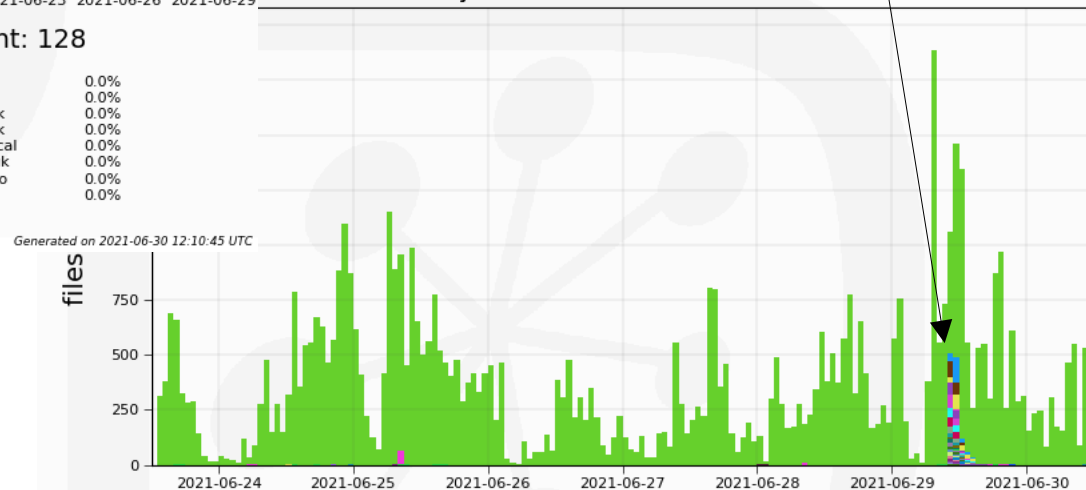

Failed Transfers by Destination
7 Days from 2021-06-23 to 2021-06-30

Generated on 2021-06-30 12:10:45 UTC

Max: 1,888, Average: 362, Current: 39.0

Succeeded	97.8%	LCG.CPPM.fr	0.1%	LCG.RRCKI.ru	0.0%
LCG.CNAF.it	0.3%	LCG.UKI-LT2-IC-HEP.uk	0.1%	LCG.CSCS.ch	0.0%
LCG.GRIDKA.de	0.2%	LCG.Manchester.uk	0.0%	LCG.RAL-HEP.uk	0.0%
LCG.CERN.cern	0.2%	DIRAC.Client.nl	0.0%	VAC.Glasgow.uk	0.0%
DIRAC.Client.ch	0.2%	DIRAC.HLTFarm.lhcb	0.0%	LCG.Liverpool.uk	0.0%
LCG.IN2P3.fr	0.2%	LCG.NCBJ.pl	0.0%	LCG.CBPF.br	0.0%
LCG.NIKHEF.nl	0.2%	DIRAC.Client.it	0.0%	LCG.LAL.fr	0.0%
DIRAC.Client.de	0.1%	LCG.UKI-LT2-QMUL.uk	0.0%	DIRAC.Client.es	0.0%
DIRAC.Client.fr	0.1%	LCG.Beijing.cn	0.0%	... plus 23 more	

Generated on 2021-06-30 12:11:11 UTC

Transfers from
outside RAL into
ECHO SE