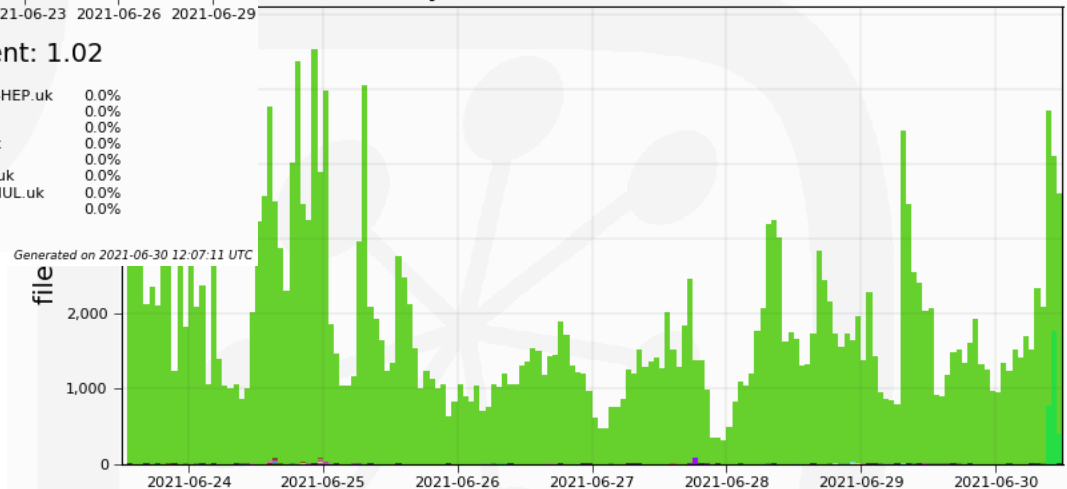

Failed Transfers by Source
7 Days from 2021-06-23 to 2021-06-30

Generated on 2021-06-30 12:07:11 UTC

Max: 5,550, Average: 1,798, Current: 49.4

Succeeded	98.8%	LCG Beijing.cn	0.0%	LCG LAPP.fr	0.0%
DIRAC.HLTFarm.lhcb	1.0%	LCG RAL-HEP.uk	0.0%	LCG Bristol.uk	0.0%
IbvoBox310.cern.ch	0.0%	LCG CSCS.ch	0.0%	LCG DESYHH.de	0.0%
LCG Sheffield.uk	0.0%	LCG Durham.uk	0.0%	LCG CBPF.br	0.0%
LCG ECDF.uk	0.0%	LCG JINR.ru	0.0%	DIRAC.UZH.ch	0.0%
LCG Manchester.uk	0.0%	LCG LPNHE.fr	0.0%	DIRAC.Client.fr	0.0%
LCG CPPM.fr	0.0%	LCG LAL.fr	0.0%	DIRAC.Client.DE	0.0%
LCG MIT.us	0.0%	LCG UKI-LT2-IC-HEP.uk	0.0%	LCG Lancaster.uk	0.0%
LCG NIPNE-07.ro	0.0%	LCG UKI-LT2-QMUL.uk	0.0%	... plus 43 more	

Generated on 2021-06-30 12:06:54 UTC

Transfers from
outside RAL into
ECHO SE