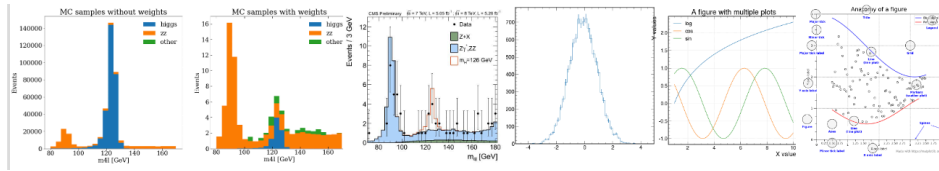

Matplotlib Training

Contribution ID: 4

Type: **not specified**

Plotting with mplhep for HEP style plotting

Friday 22 April 2022 16:00 (45 minutes)

Presenter: FIDALGO RODRIGUEZ, Guillermo Antonio (University of Puerto Rico at Mayagüez)