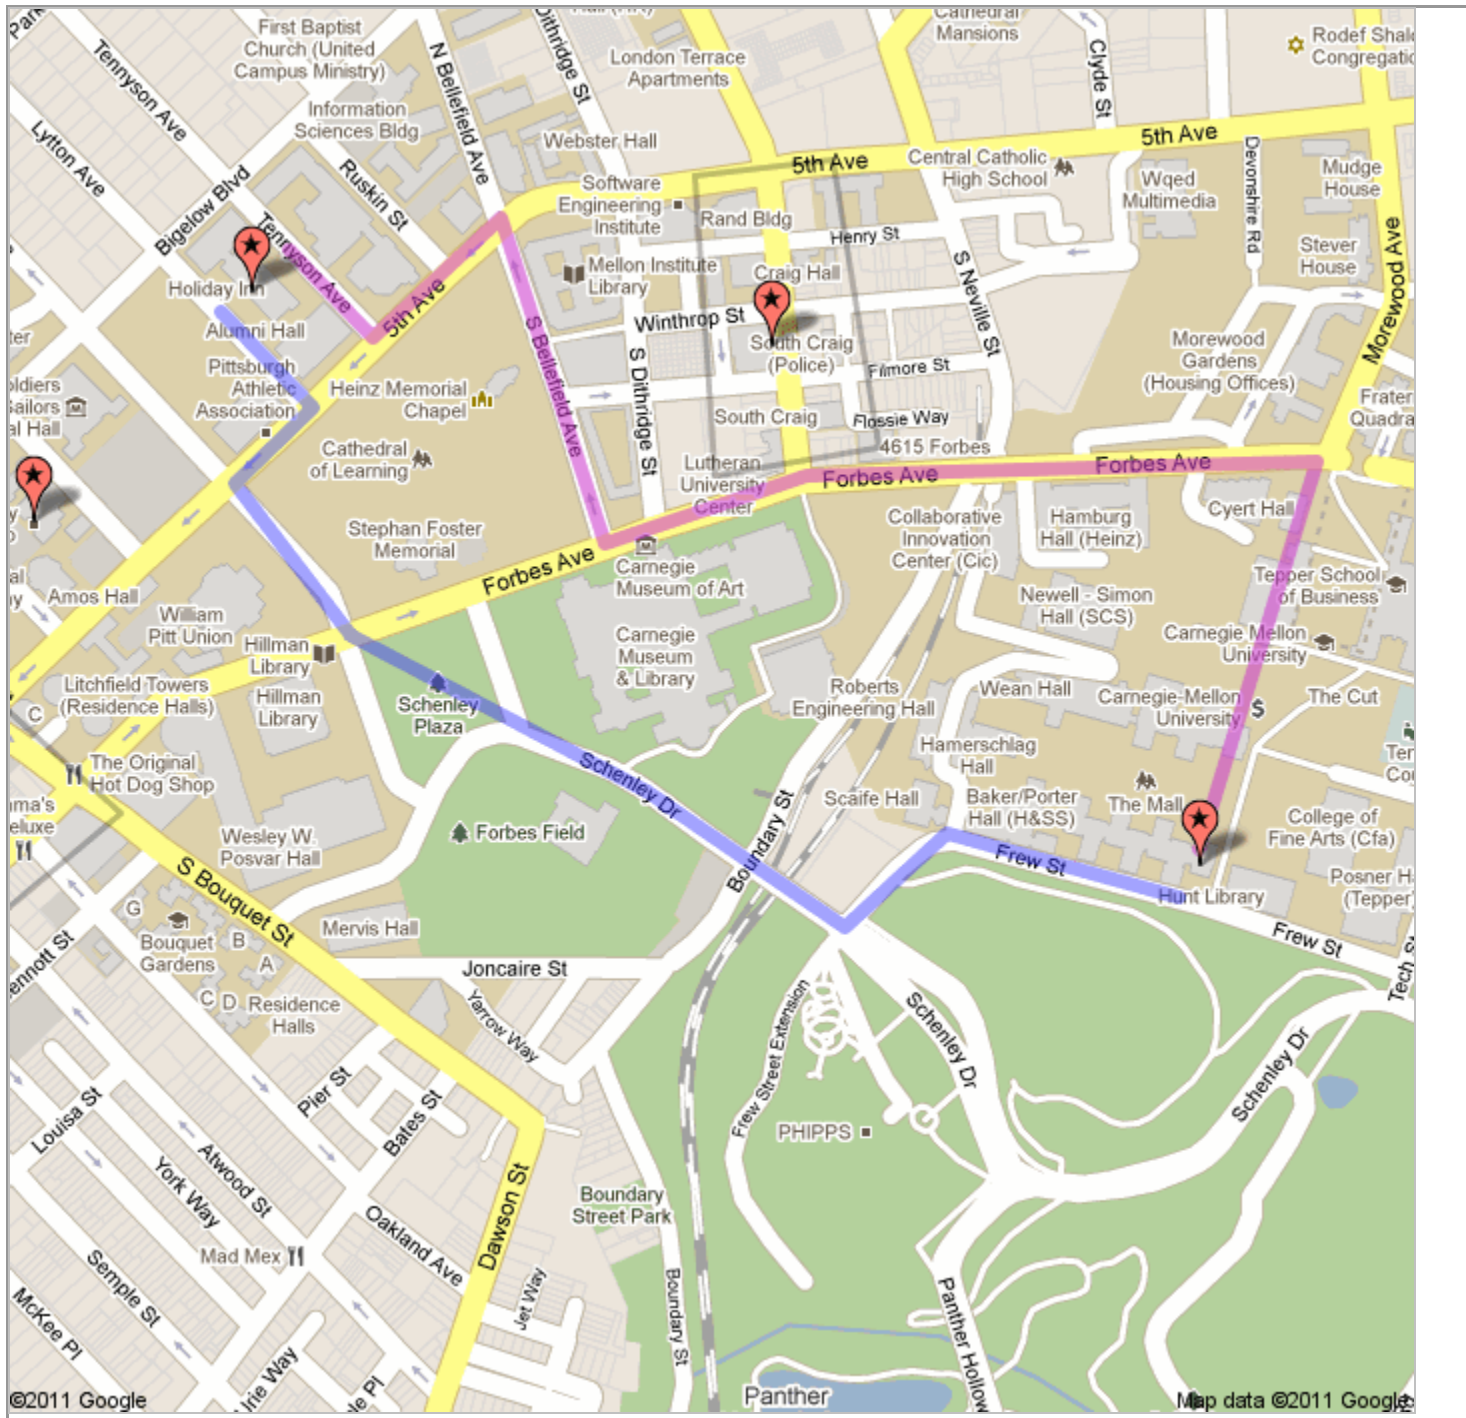

Notes Blue path can also be used for driving except you may wanna stick to roads and not drive over Schenley Plaza.

### Hotel to Workshop

Walking paths, areas to find food and location of Workshop dinner are shown on the map.

0 views - Unlisted

Created on Mar 3 - Updated 58 minutes ago

By [AnEffectivist](#)