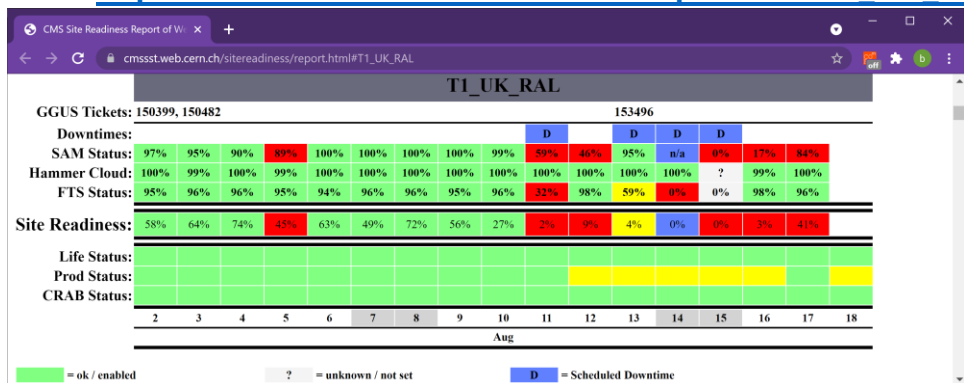

152199	USER	other	RAL-LCG2	urgent	NGI_UK	closed	2021-08-13 23:59:00	robot certificate for gpp	EGI

CMS: <https://cmsst.web.cern.ch/sitereadiness/report.html#T1_UK_RAL>

ATLAS:

<http://hammercloud.cern.ch/hc/app/atlas/siteoverview/?site=RAL-LCG2&startTime=2021-05-24&endTime=2021-05-31&templateType=isGolden>