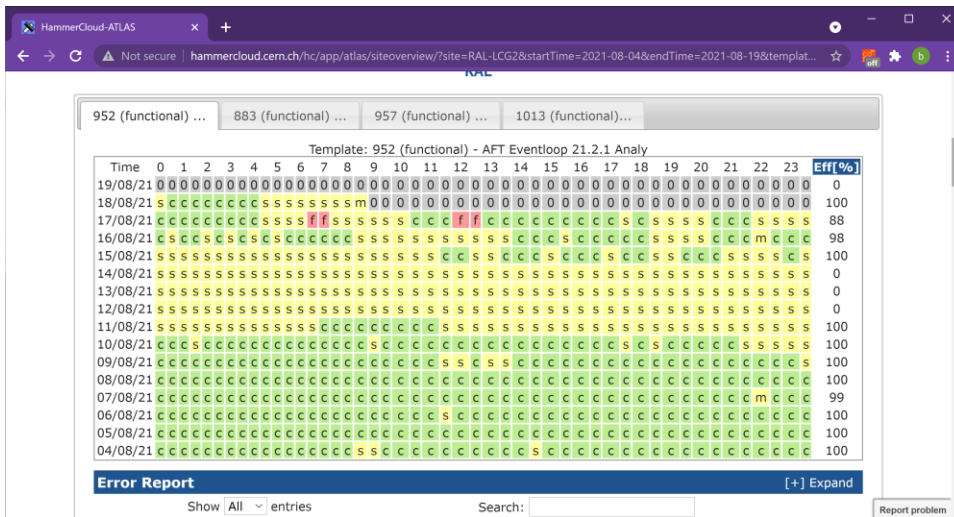

Site Dashboard:

<https://monit-grafana.cern.ch/d/D26vElGGz/site-oriented-dashboard?orgId=17&var-groupby_jobs=data.dst_country&var-groupby_ddm=dst_country&var-cloud=All&var-country=All&var-federation=All&var-site=RAL-LCG2&var-computingsite=All>