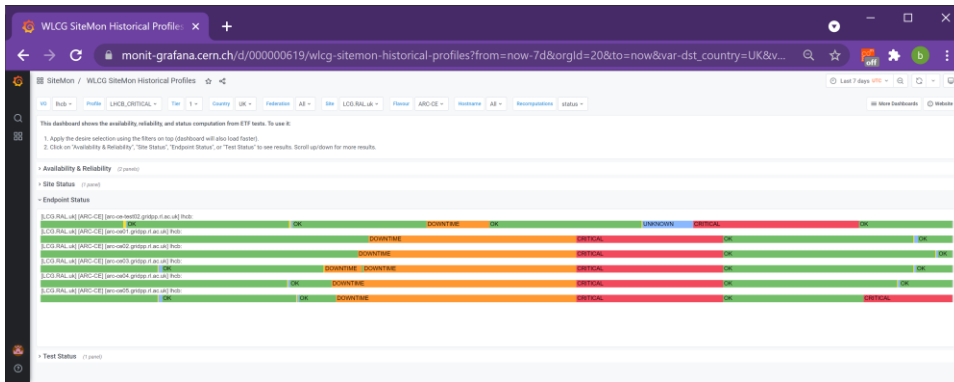

Atlas Report
CMS Report