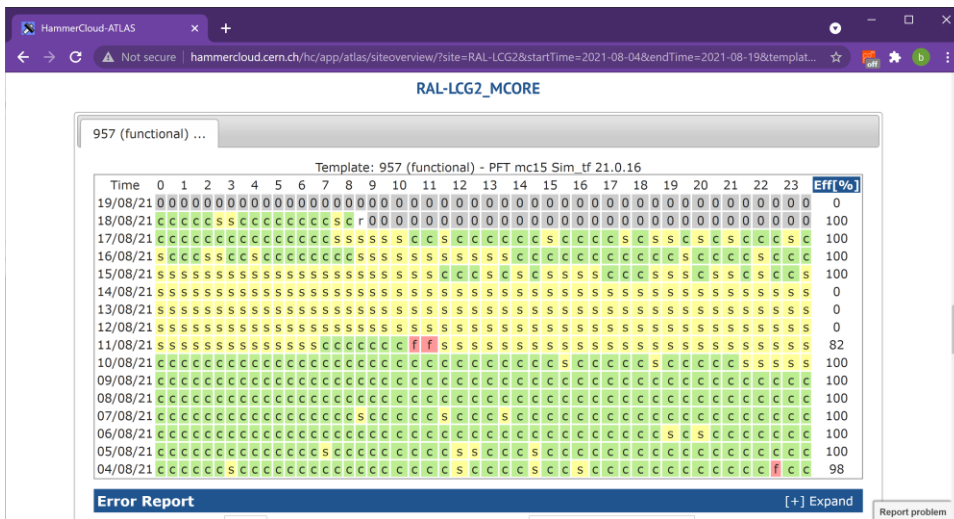

Site Dashboard:

<https://monit-grafana.cern.ch/d/D26vElGGz/site-oriented-dashboard?orgId=17&var-groupby_jobs=data.dst_country&var-groupby_ddm=dst_country&var-cloud=All&var-country=All&var-federation=All&var-site=RAL-LCG2&var-computingsite=All>