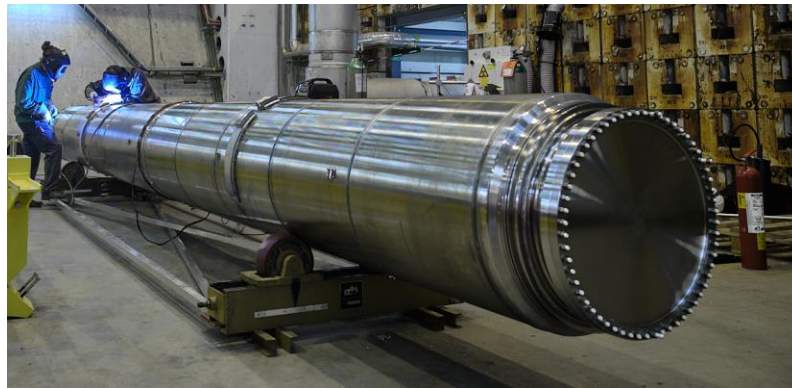

<https://panoramas-outreach.cern.ch/index.html>

Objects to pull/touch

Operating the beams

Hydrogen bottle
where do the
particle come from?

Beam position monitor
How the beam is monitored

Beam dump
Where do the
particle go? (or
mention on the
map)

Objects to pull/touch

Civil engineering and facilities

Lift cabin
how deep
are the
accelerators
and why are
they
underground

Construction machine (backhoe, boring machine)
Civil engineering

Surveyor tool
Precision of the alignment