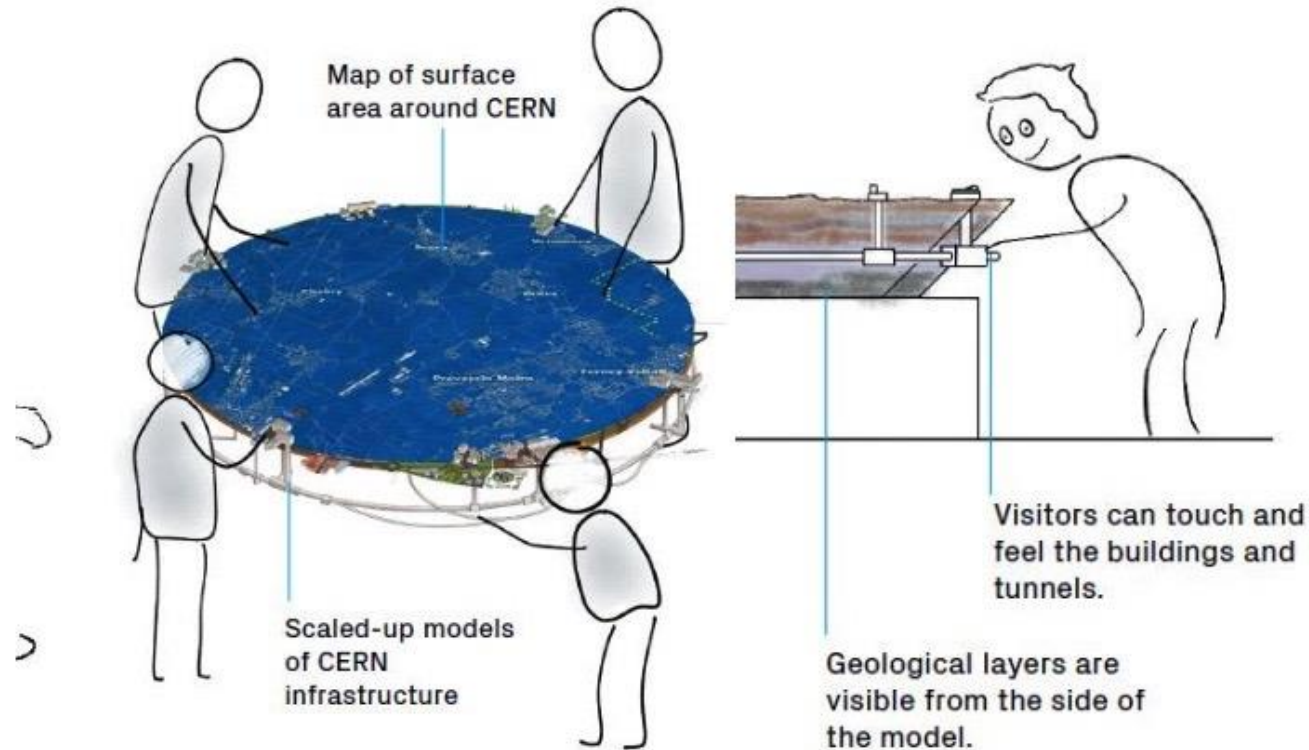

Accelerators interactive map

ACC-E-00

Acc-E-00

CERN accelerators network

- **A big 3 D model of CERN accelerator complex**
- **3D map of the CERN site in a drawer that can be pulled out to solve the scale problem**
- **8 viewing points**

Viewing points

Question:

- Other/different viewing points?
- How to visualise? Photo/Photo 360°/Movie

Animation: particle beam going through the accelerators – LED?

<https://videos.cern.ch/record/2020780>

<https://panoramas-outreach.cern.ch/index.html>

Objects to pull/touch

Operating the beams

Hydrogen bottle
where do the
particle come from?

Beam position monitor
How the beam is monitored

Beam dump
Where do the
particle go? (or
mention on the
map)

Geological
core sample
(miniature)

Interesting points (show on the map)

On Meyrin site (drawer):

- Accelerator facilities: Linac4, Booster, PS, AD, ISOLDE + experiments
- Hotel, Restaurant
- Medical service
- Fire Brigade
- Computing centre
- Main workshop