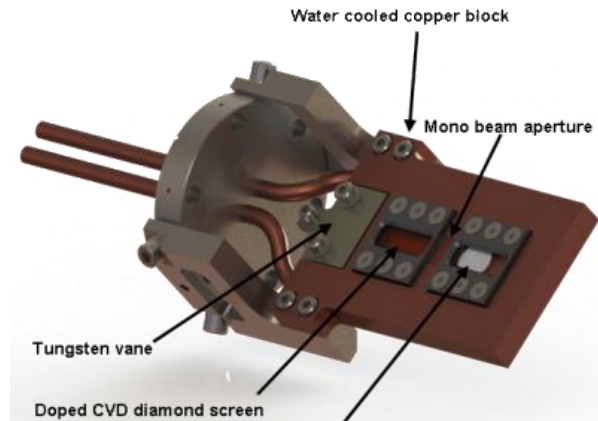

Accelerators interactive map

ACC-E-00

Acc-E-00

CERN accelerators network

- **A big 3 D model of CERN accelerator complex**
- **3D map of the CERN site in a drawer that can be pulled out to solve the scale problem**
- **8 viewing points**

Viewing points

Question:

- Other/different viewing points?
- How to visualise? Photo/Photo 360°/Movie

Animation: particle beam going through the accelerators – LED?

<https://videos.cern.ch/record/2020780>

<https://panoramas-outreach.cern.ch/index.html>

Objects to pull/touch

Operating the beams

Hydrogen bottle
where do the
particle come from?

Beam position monitor
How the beam is monitored

Beam dump
Where do the
particle go? (or
mention on the
map)