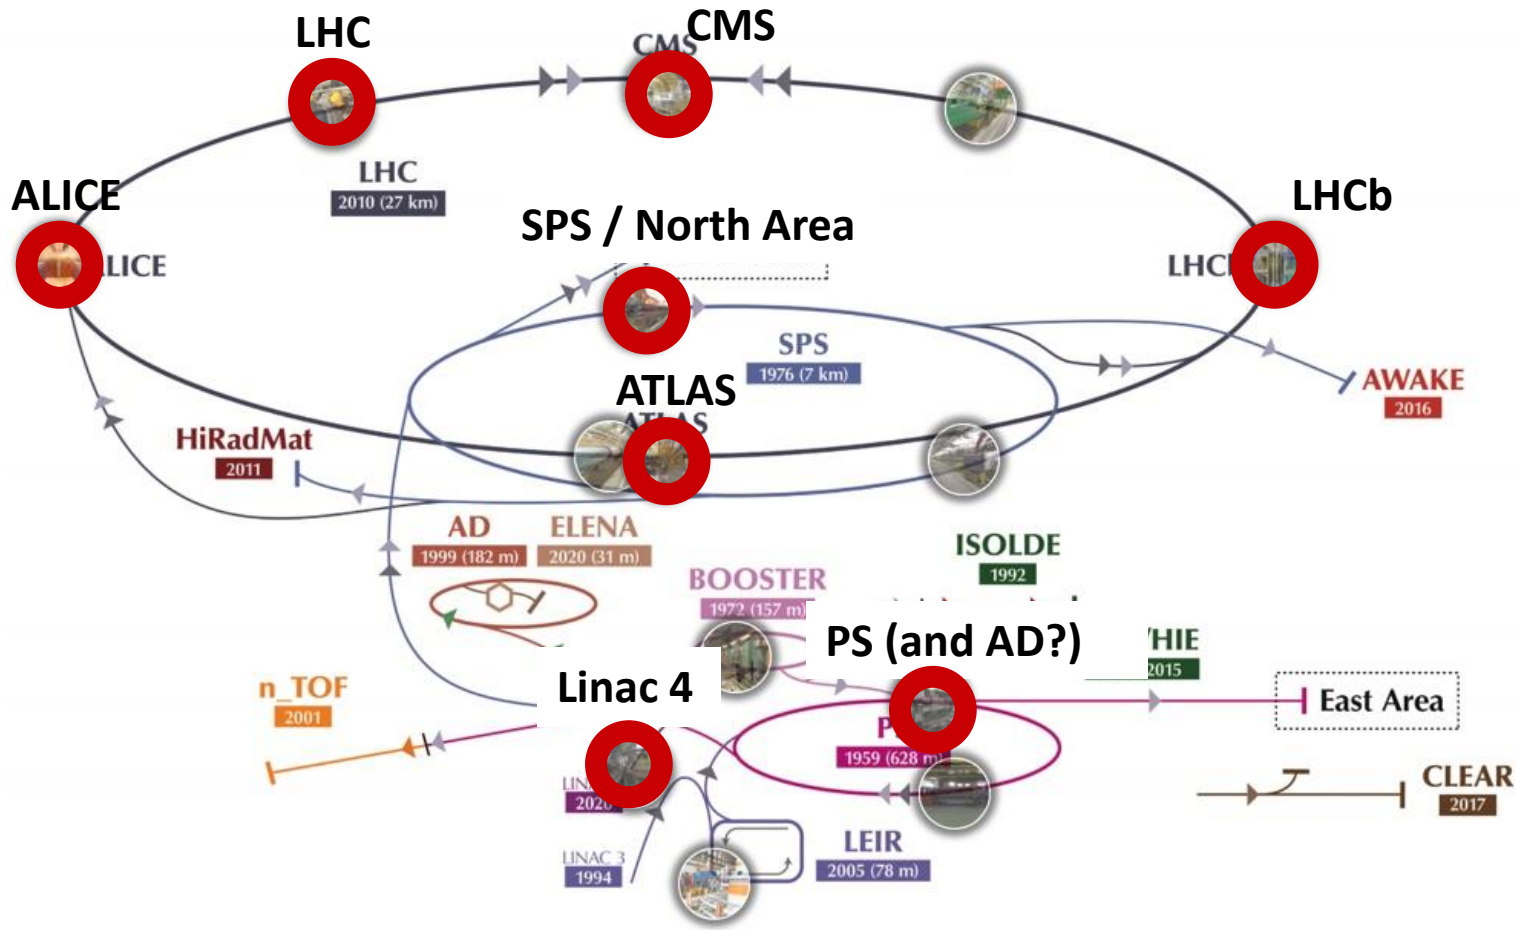

Viewing points

Question:

- Other/different viewing points?
- How to visualise? Photo/Photo 360°/Movie

Animation: particle beam going through the accelerators – LED?

<https://videos.cern.ch/record/2020780>

<https://panoramas-outreach.cern.ch/index.html>