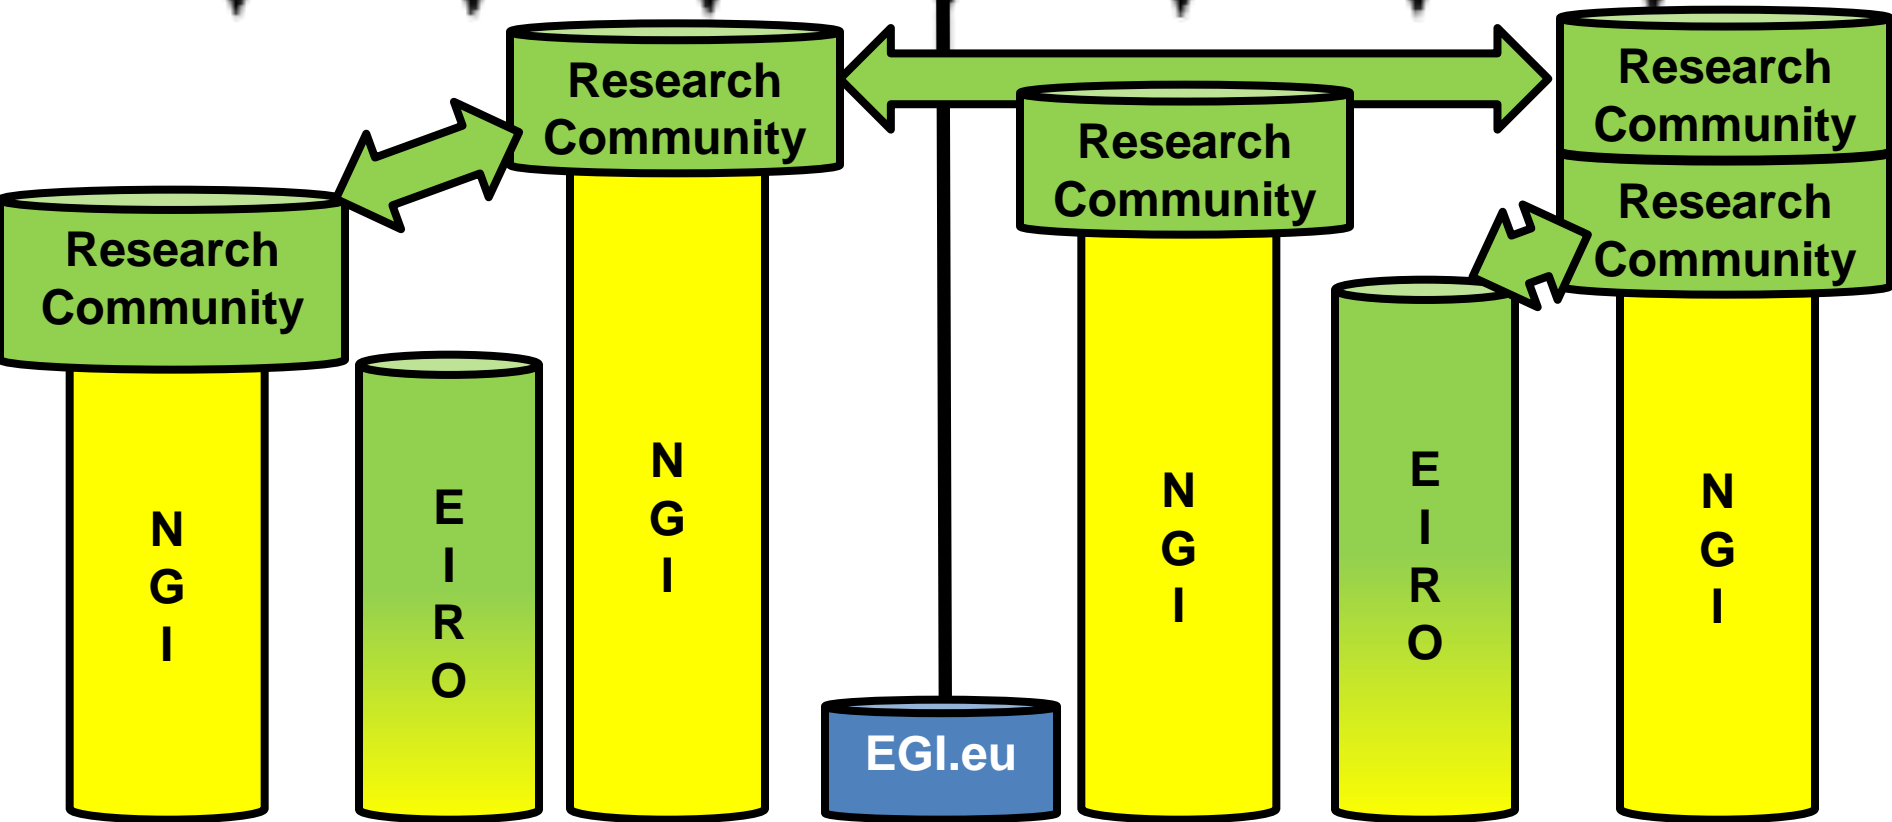

Digital Agenda for Research

Steven Newhouse
Director, EGI.eu

- The Data Deluge will impact **our** lives
 - It has gone beyond High Energy Physics
 - ...and it will go beyond the ESFRI projects
- Across medicine
 - Your Genome
 - \$3B & 10 years → \$5,000 & 24hrs
 - Your Records: Scans, Xrays, etc.
 - Your Life: Mobile medical monitors
- Across society
 - TV, radio, documents, videos, etc.
 - Analysis and understanding

- Driven by international collaborations
- Data driven sharing at & analysis at scale

- Borderless Services
- Interoperability
- Supporting Innovation

remove barriers to the free movement of knowledge

Digital Agenda for Europe

EGI

Collaboration

Integrated Sustainable Pan-European Infrastructure for Researchers in Europe

- A 4 year project with €25M EC contribution
 - Project cost €72M
 - Total Effort ~€330M
 - Effort: 9261PMs

Project Partners (50)