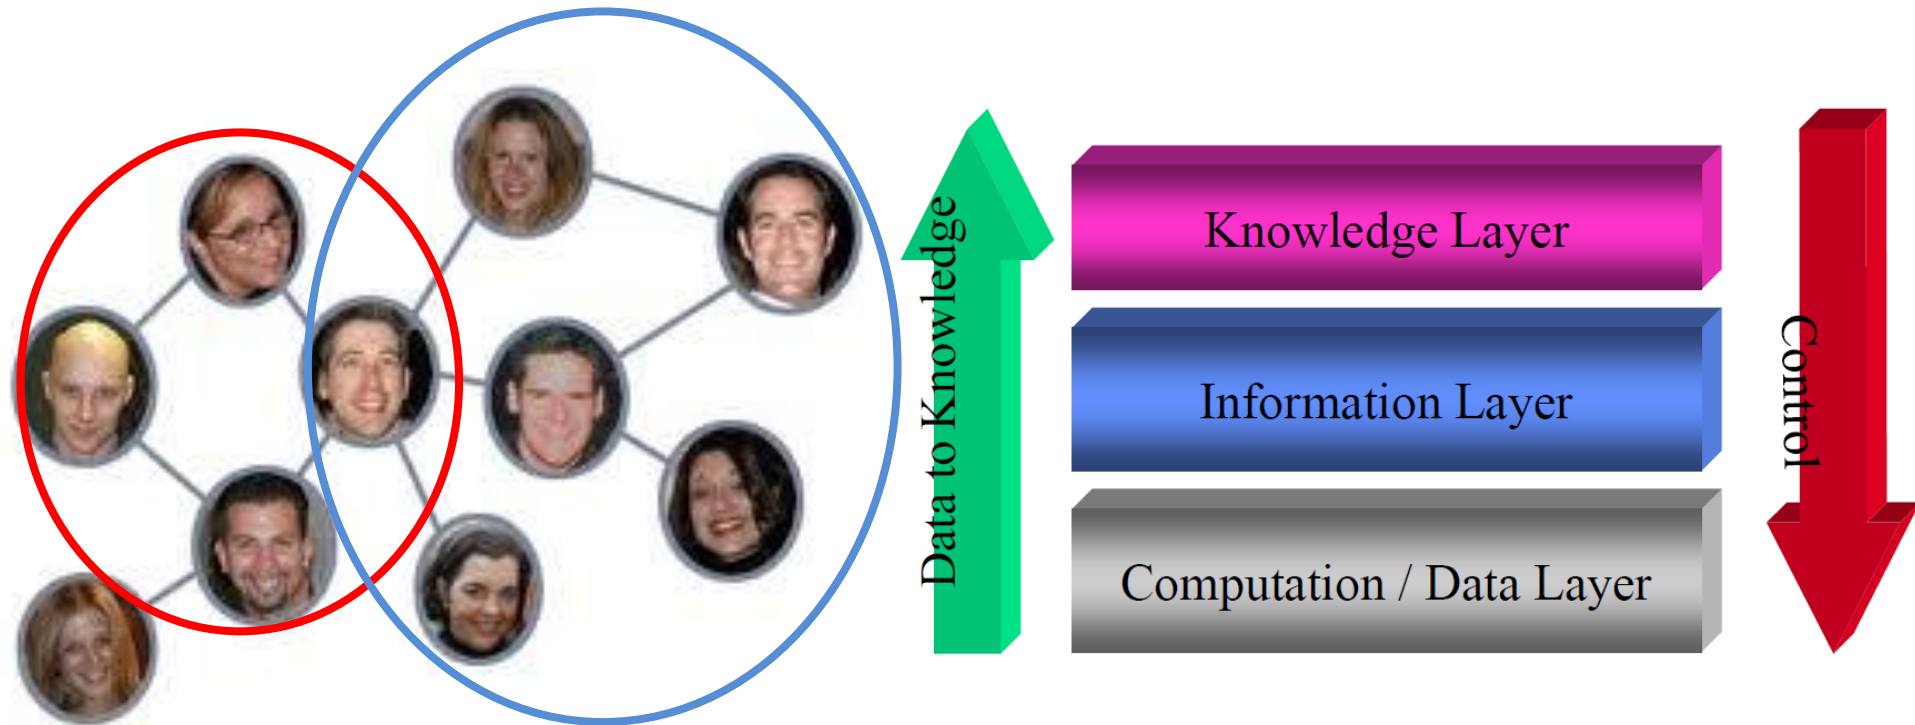

Digital Agenda for Research

Steven Newhouse
Director, EGI.eu

- The Data Deluge will impact **our** lives
 - It has gone beyond High Energy Physics
 - ...and it will go beyond the ESFRI projects
- Across medicine
 - Your Genome
 - \$3B & 10 years → \$5,000 & 24hrs
 - Your Records: Scans, Xrays, etc.
 - Your Life: Mobile medical monitors
- Across society
 - TV, radio, documents, videos, etc.
 - Analysis and understanding

- Driven by international collaborations
- Data driven sharing at & analysis at scale

- Borderless Services
- Interoperability
- Supporting Innovation

remove barriers to the free movement of knowledge

Digital Agenda for Europe

EGI

Collaboration

Integrated Sustainable Pan-European Infrastructure for Researchers in Europe

- A 4 year project with €25M EC contribution
 - Project cost €72M
 - Total Effort ~€330M
 - Effort: 9261PMs

Project Partners (50)