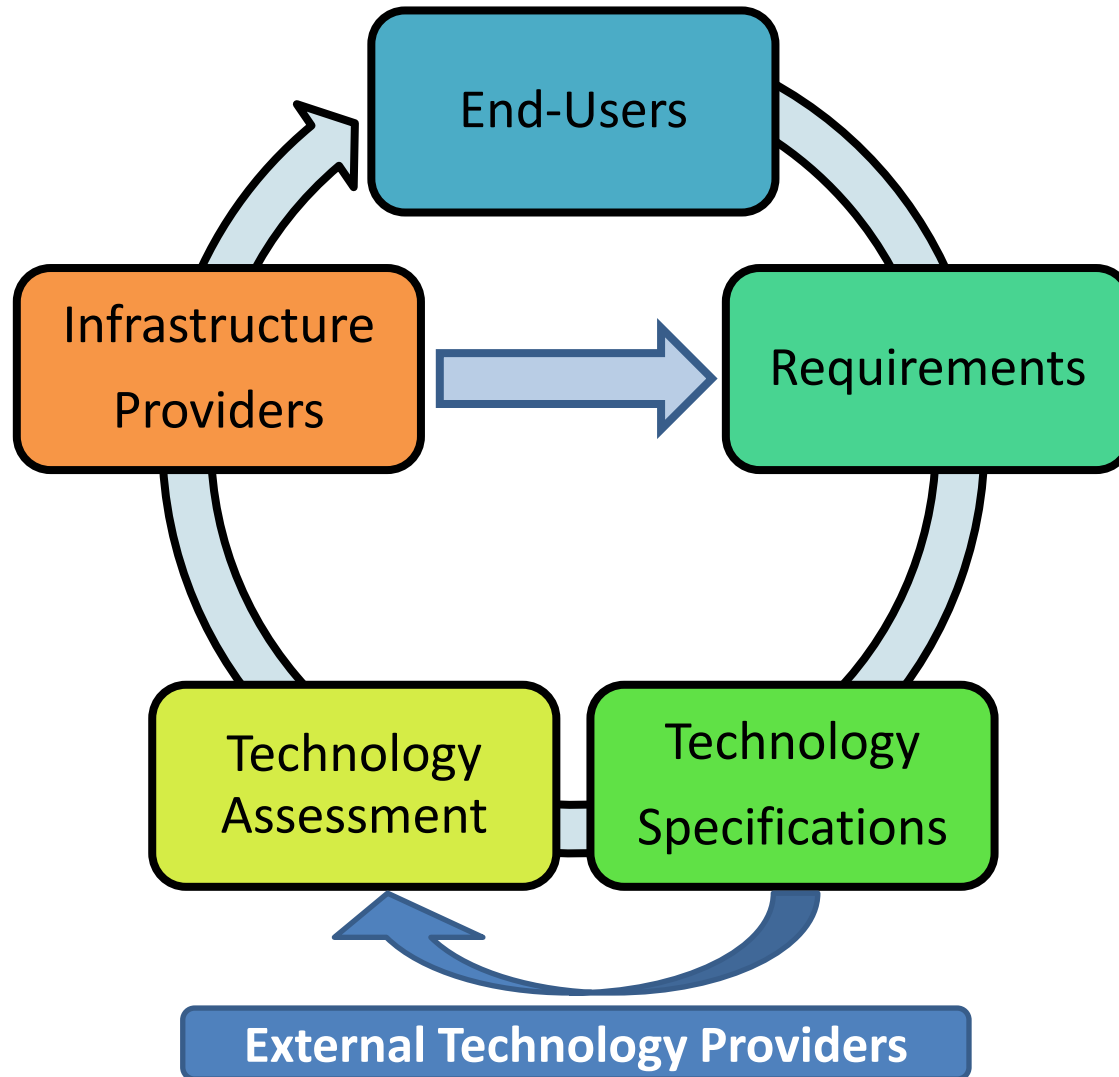

- Driven by international collaborations
- Data driven sharing at & analysis at scale

- Borderless Services
- Interoperability
- Supporting Innovation

remove barriers to the free movement of knowledge

Digital Agenda for Europe

EGI

Collaboration

Integrated Sustainable Pan-European Infrastructure for Researchers in Europe

- A 4 year project with €25M EC contribution
 - Project cost €72M
 - Total Effort ~€330M
 - Effort: 9261PMs

Project Partners (50)

- EGI.eu, 39 NGIs, 2 EIROs
- Asia Pacific (8 partners)

A Virtuous Service Cycle

- **Deploy Technology Innovation**
 - Distributed Computing continues to evolve
 - To include: Grids, Desktops, Virtualisation, Clouds, ...
- **Enable Software Innovation**
 - Provide reliable persistent technology platform
 - Tools built on gLite/UNICORE/ARC/Globus
- **Support Research Innovation**
 - Infrastructure for data driven research
 - Support for international research (e.g. ESFRI)