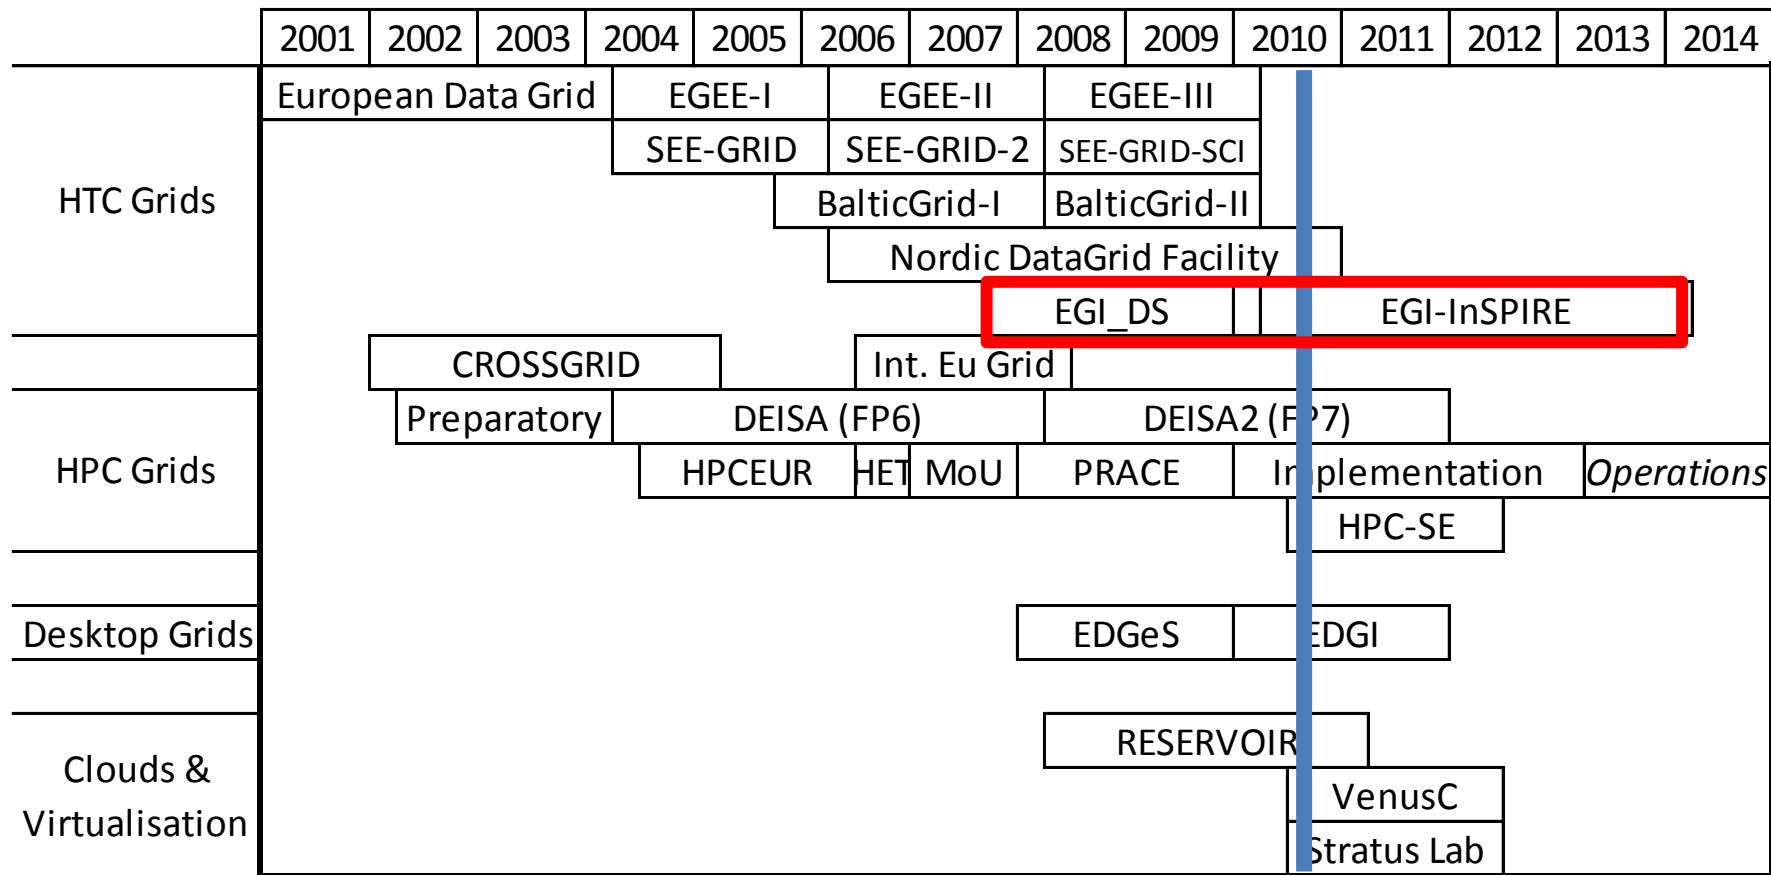

EGI

Collaboration

Integrated Sustainable Pan-European Infrastructure for Researchers in Europe

- A 4 year project with €25M EC contribution
 - Project cost €72M
 - Total Effort ~€330M
 - Effort: 9261PMs

Project Partners (50)