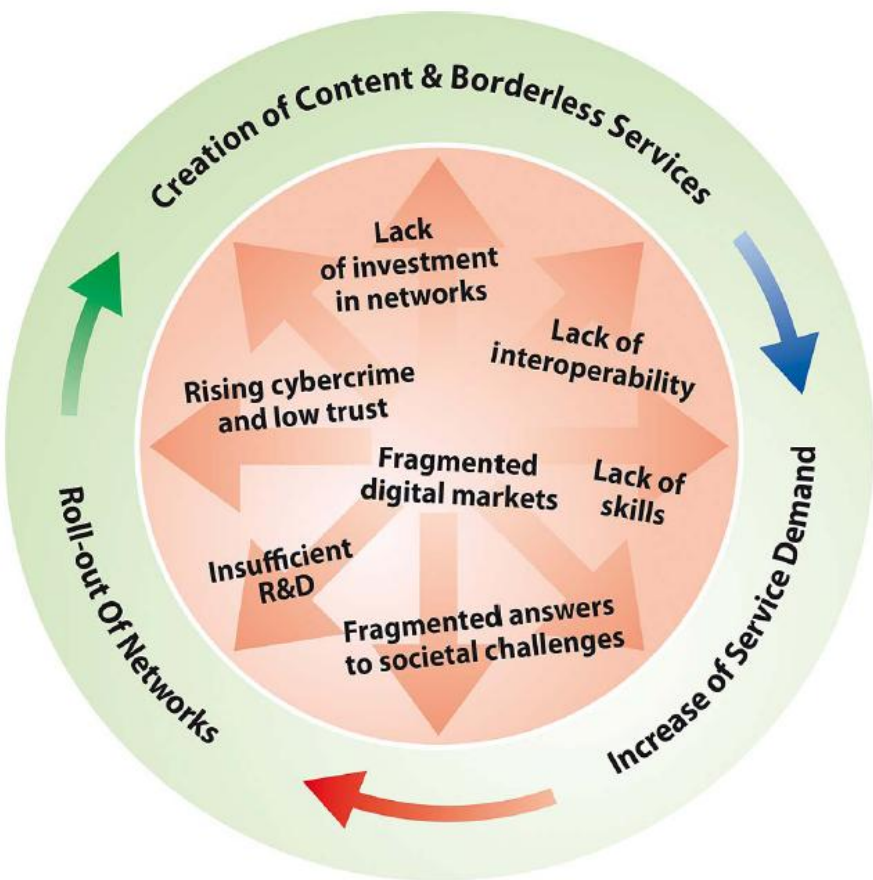

Digital Agenda for Research

Steven Newhouse
Director, EGI.eu

- The Data Deluge will impact **our** lives
 - It has gone beyond High Energy Physics
 - ...and it will go beyond the ESFRI projects
- Across medicine
 - Your Genome
 - \$3B & 10 years → \$5,000 & 24hrs
 - Your Records: Scans, Xrays, etc.
 - Your Life: Mobile medical monitors
- Across society
 - TV, radio, documents, videos, etc.
 - Analysis and understanding

- Driven by international collaborations
- Data driven sharing at & analysis at scale

- Borderless Services
- Interoperability
- Supporting Innovation

remove barriers to the free movement of knowledge

Digital Agenda for Europe

EGI

Collaboration

Integrated Sustainable Pan-European Infrastructure for Researchers in Europe

- A 4 year project with €25M EC contribution
 - Project cost €72M
 - Total Effort ~€330M
 - Effort: 9261PMs

Project Partners (50)