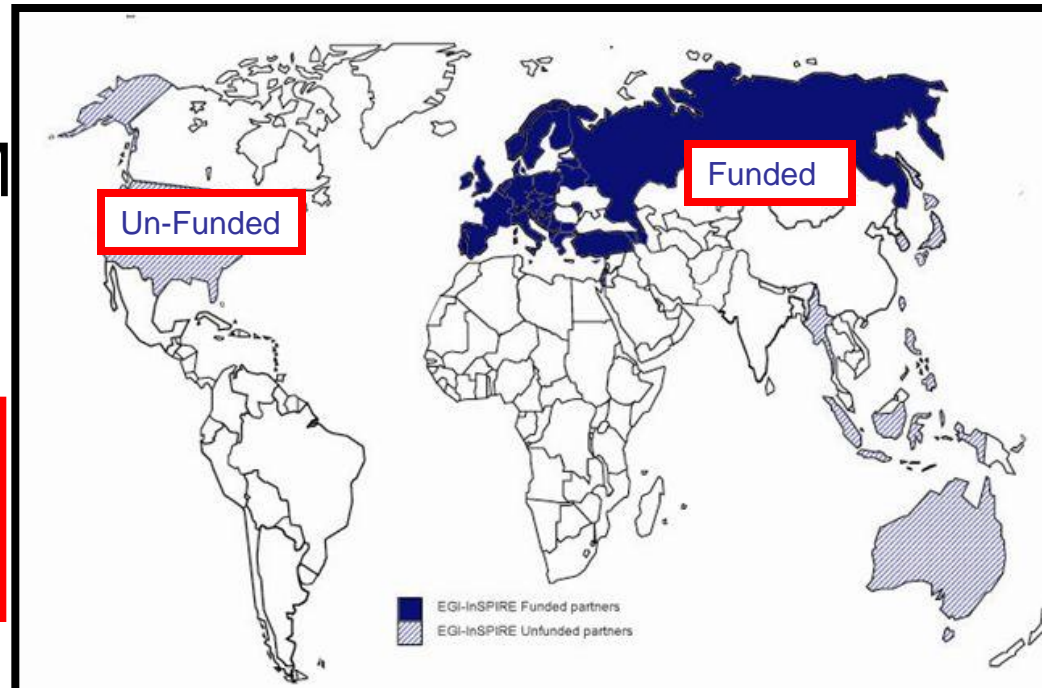

Integrated Sustainable Pan-European Infrastructure for Researchers in Europe

- A 4 year project with €25M EC contribution
  - Project cost €72M
  - Total Effort ~€330M
  - Effort: 9261PMs

Project Partners (50)

- EGI.eu, 39 NGIs, 2 EIROs
- Asia Pacific (8 partners)