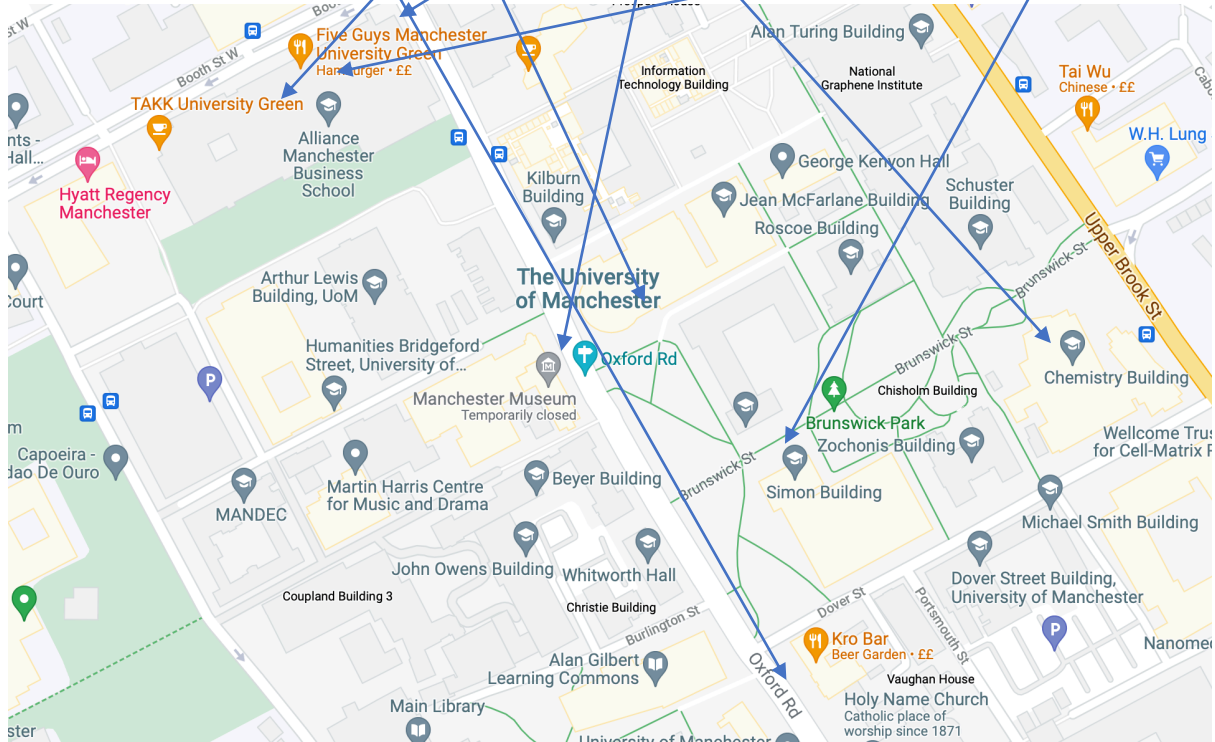

# Lunch options

1. Sandwiches: Chemistry department café; co-op; Benugo
2. "Full" lunch: Kro-Bar; Navarro lounge
3. "In between": university foodcourt; Manchester Museum café; TAKK, Benugo

Ordered by distance:

1. Chemistry department café
2. Benugo
3. University foodcourt/Manchester Museum café/Kro-bar
4. TAKK/co-op/Navarro lounge