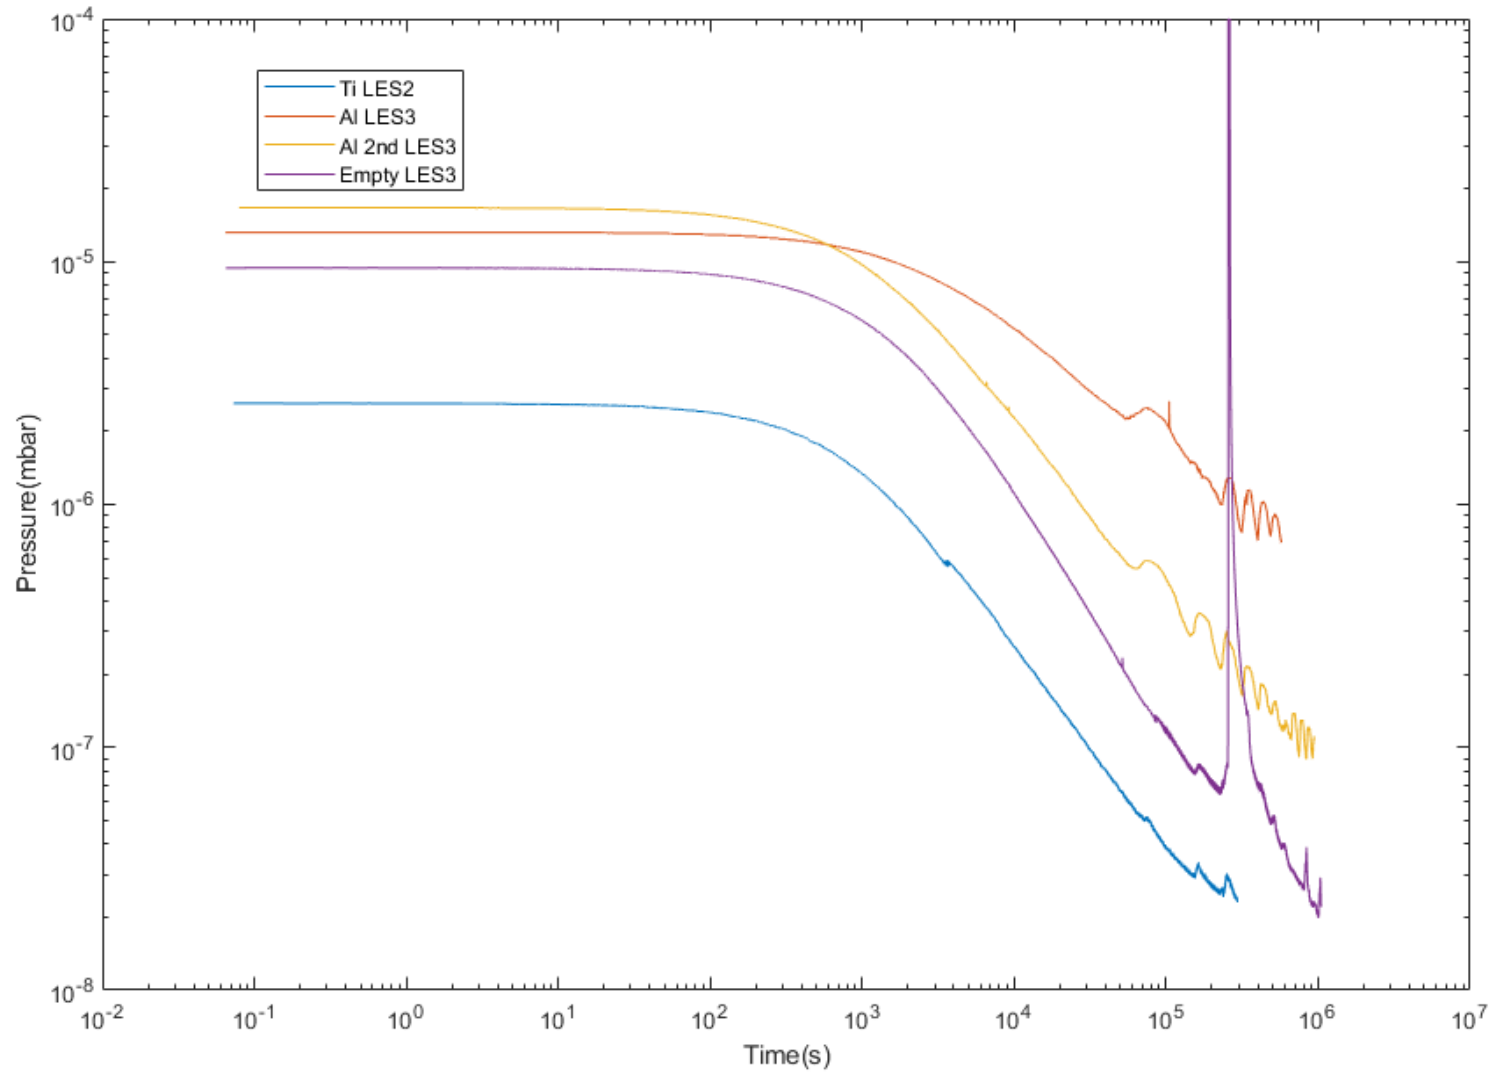

Pulsed DC System Update

18th November 2021

Pump Down

Pump Down

Calibration Box / Dummy Load