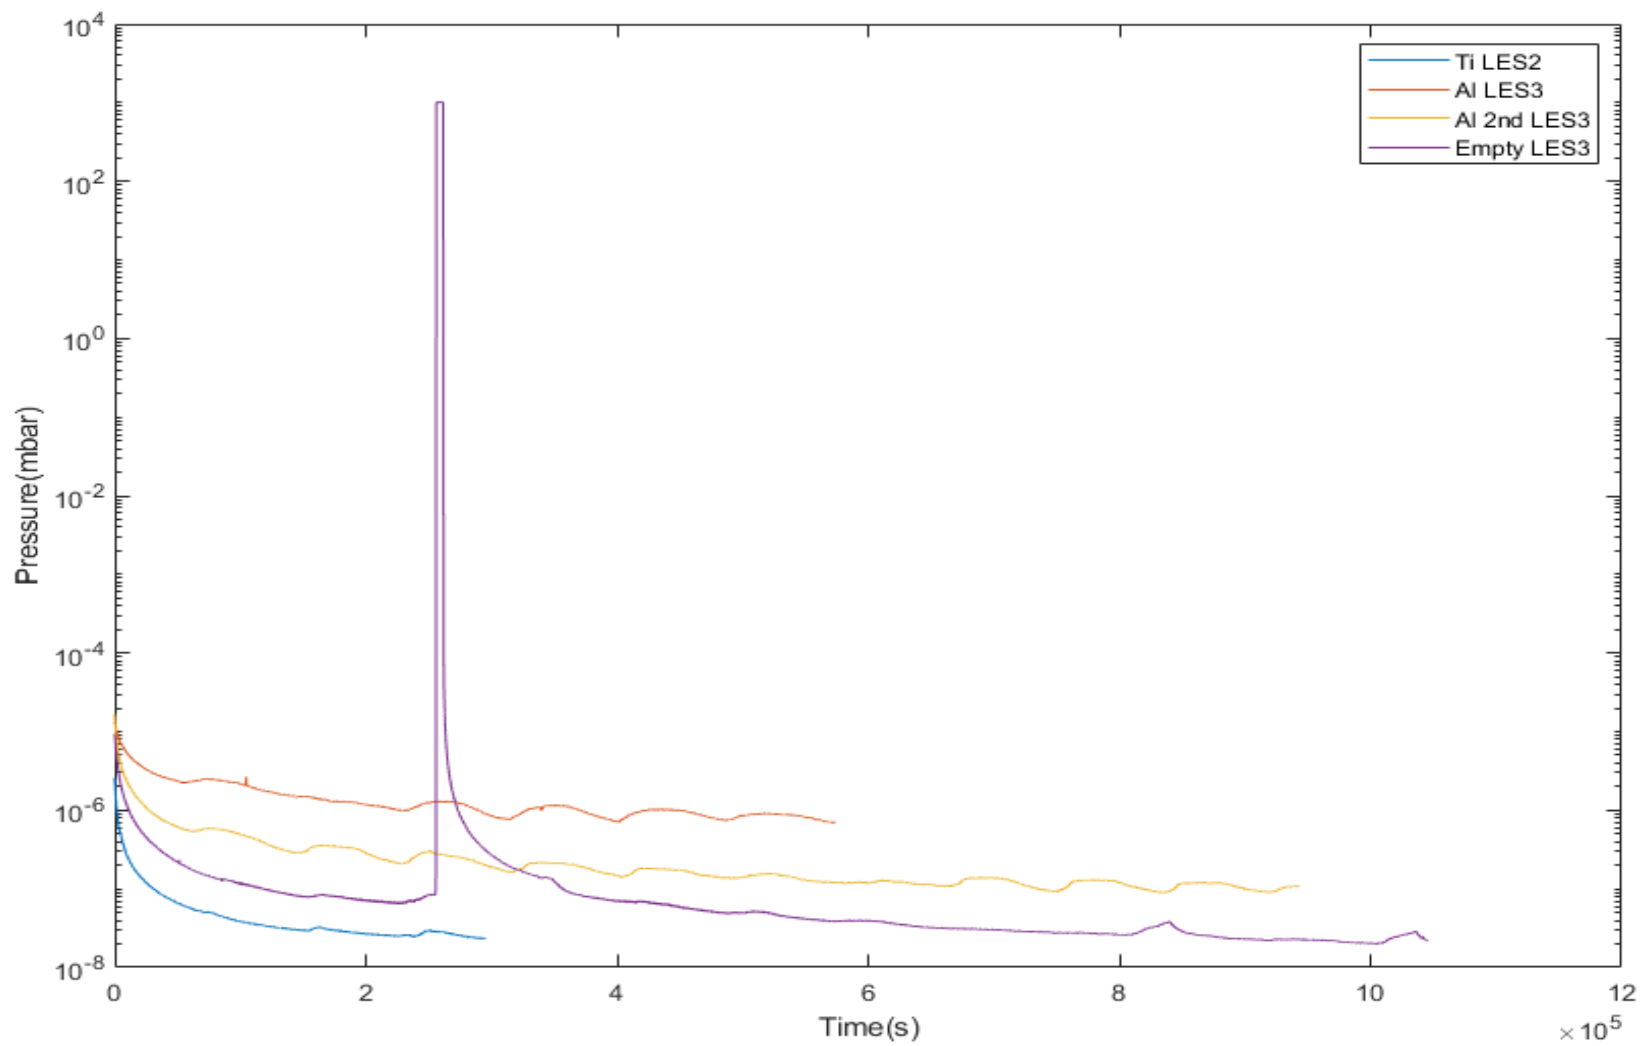

Pulsed DC System Update

18th November 2021

Pump Down

Pump Down

Calibration Box / Dummy Load