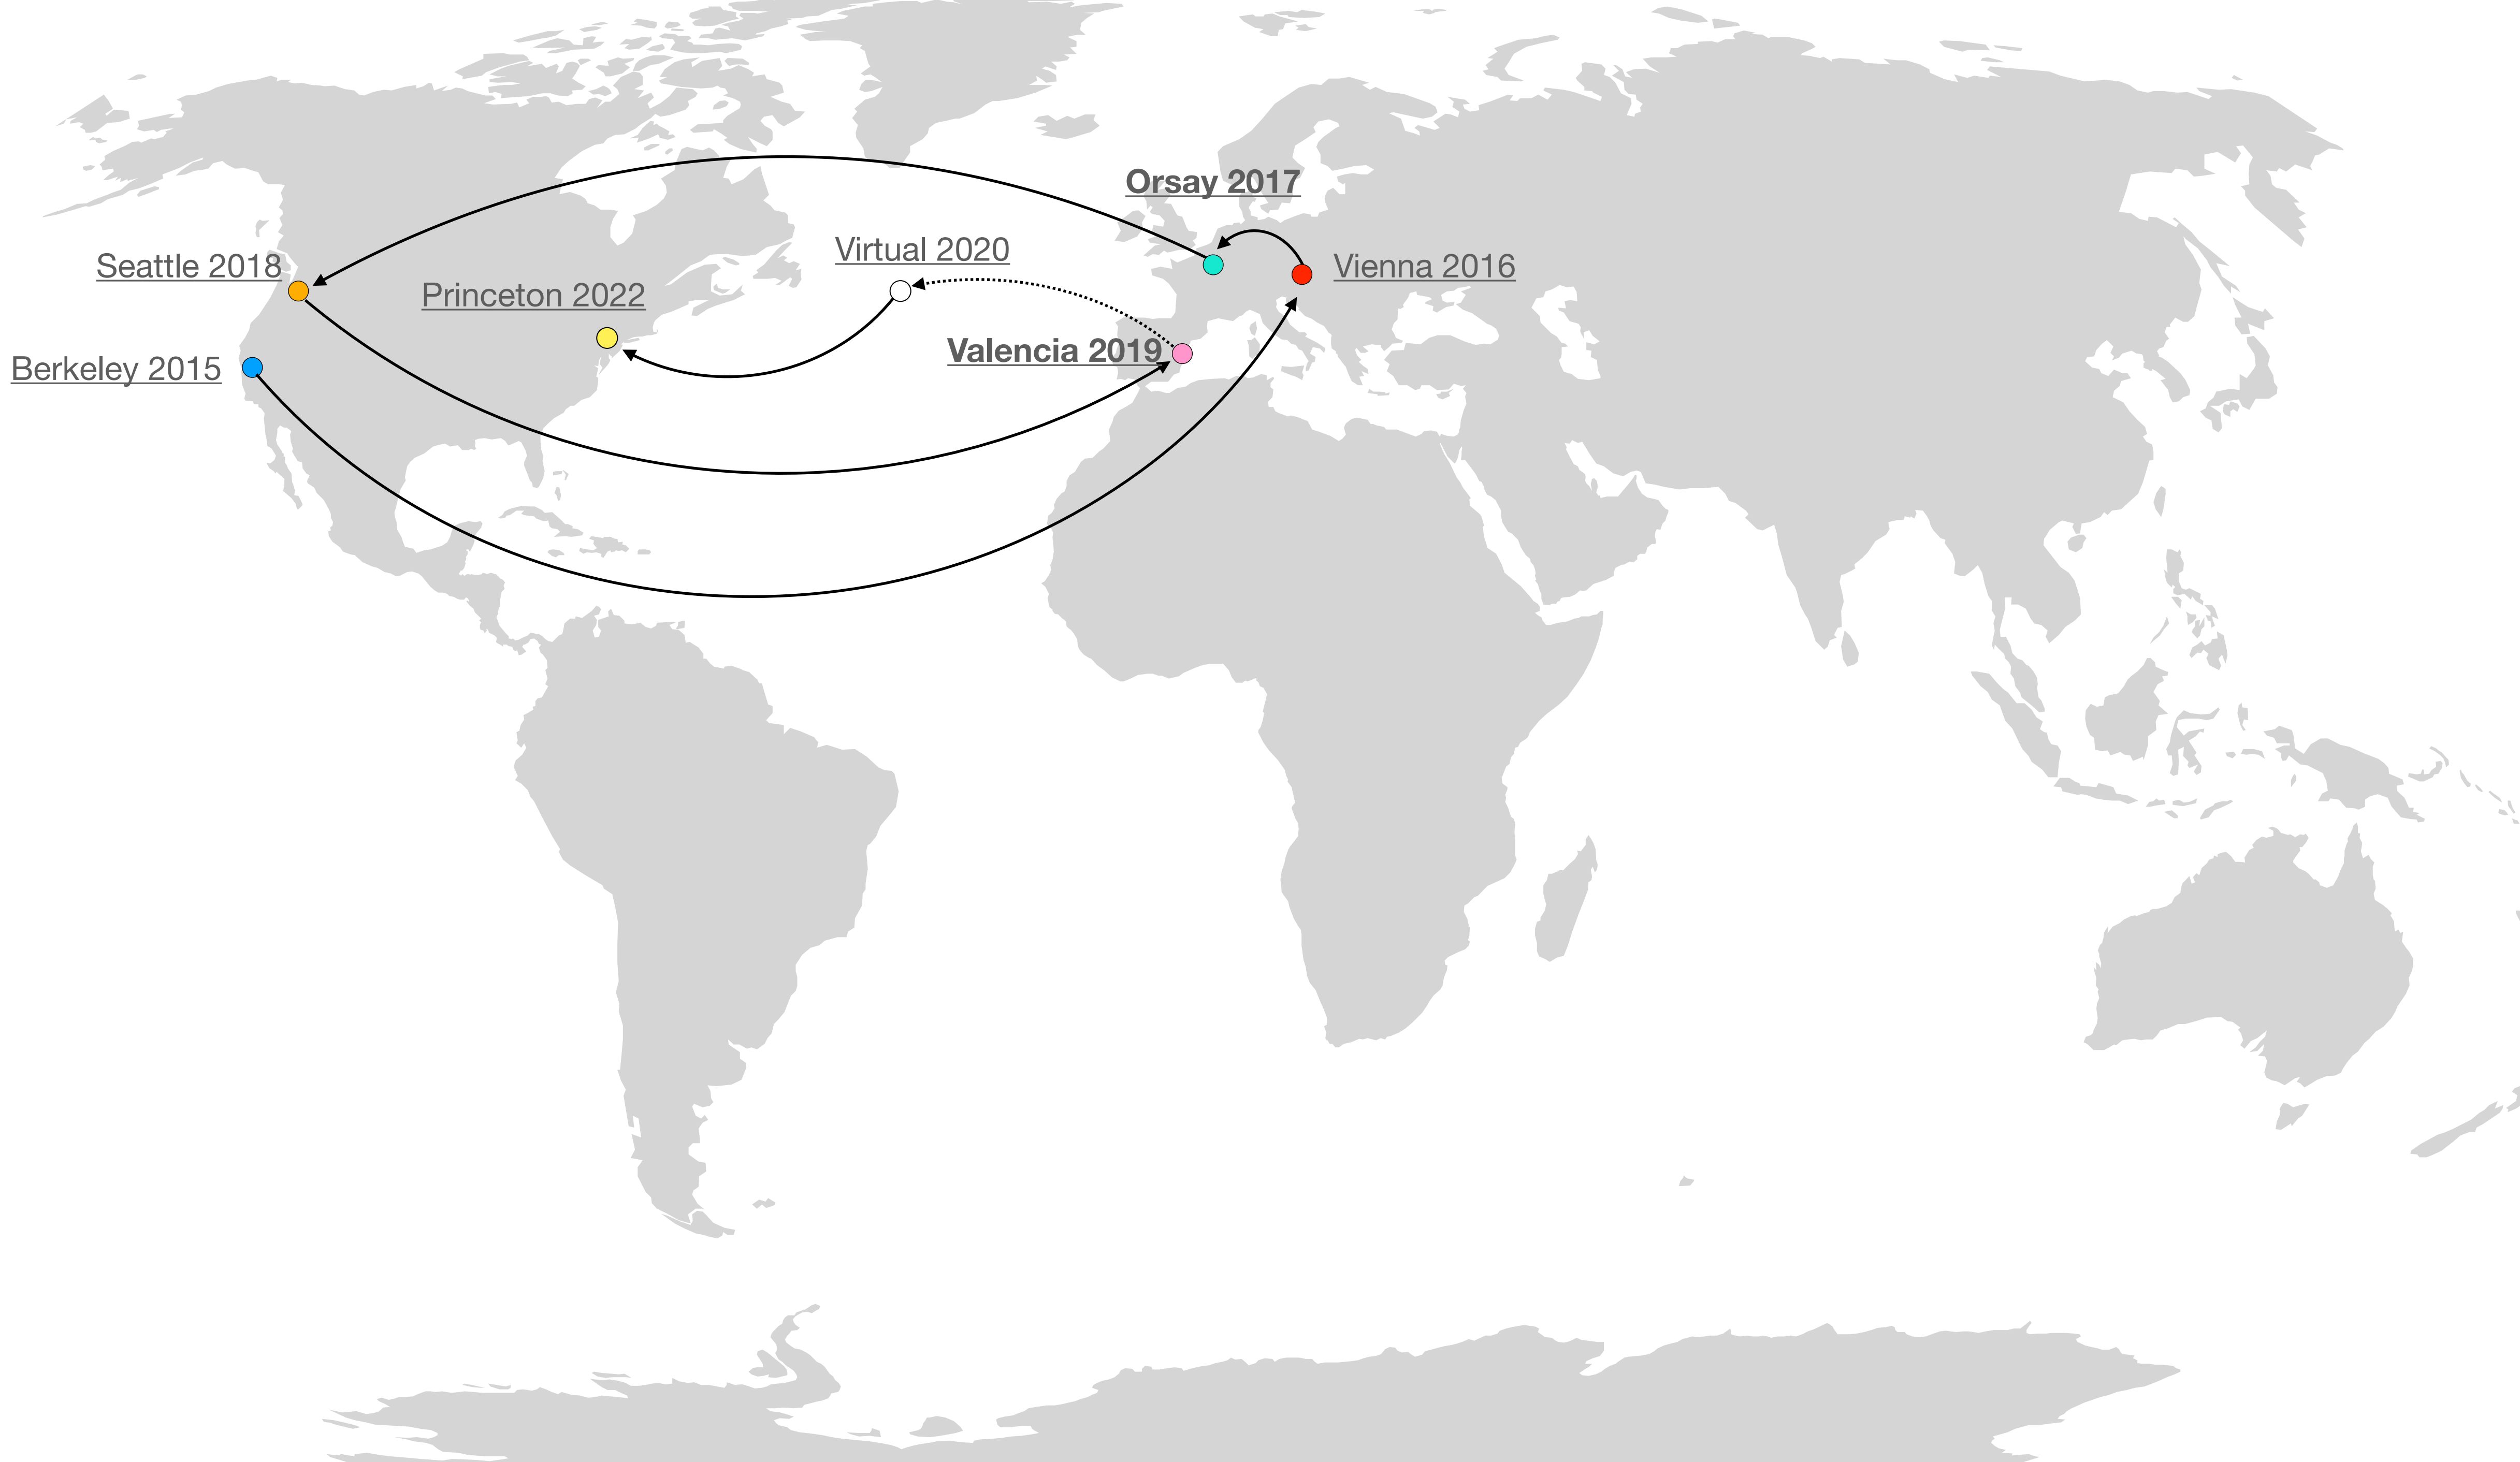

The hot topic: graph networks

Berkeley 2015

Seattle 2018

Princeton 2022

Virtual 2020

Valencia 2019

Orsay 2017

Vienna 2016

## We invite submission of proposals for CTD/WIT 2023

- please get in touch with [ctd2022-loc@iris-hep.org](mailto:ctd2022-loc@iris-hep.org)
- number of on-site participants ~50-100
- usually 3 day program + eventually 1 day of WIT
- possibility of attached workshop (e.g. GNN 2022, TrackML 2018)