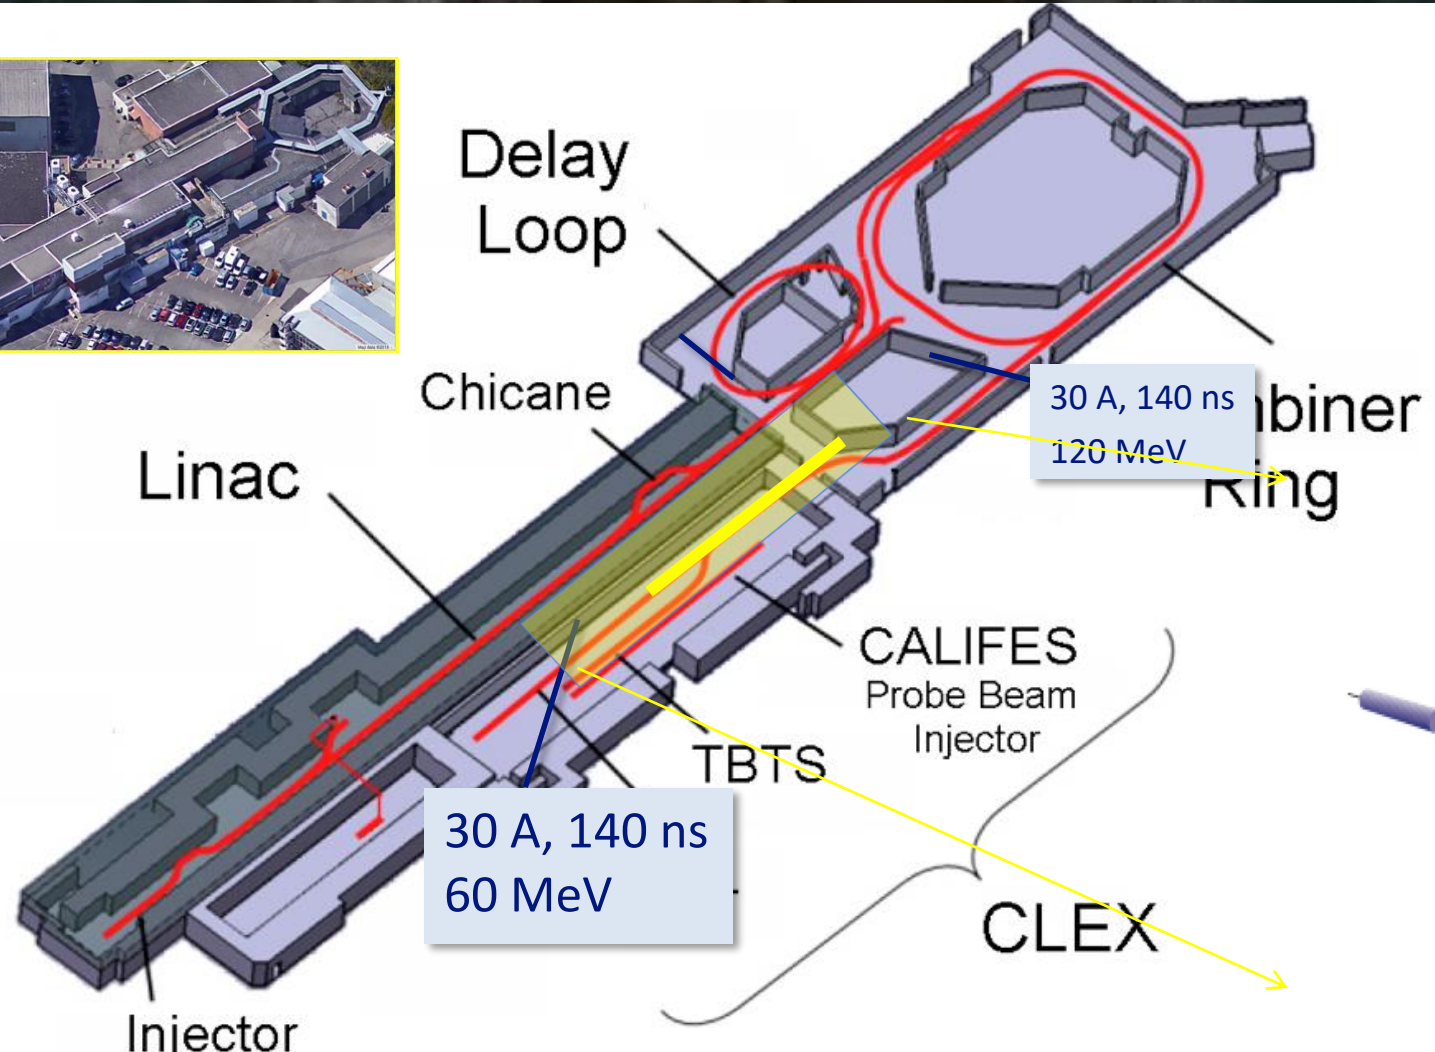

Map navigation controls:

- Zoom in (+)
- Zoom out (-)
- Home
- 3D

60 m

# CLIC Test Facility and CLEAR

CLEAR consists of the experimental hall, CLEX, housing the 200 MeV S-band electron CALIFES linac.