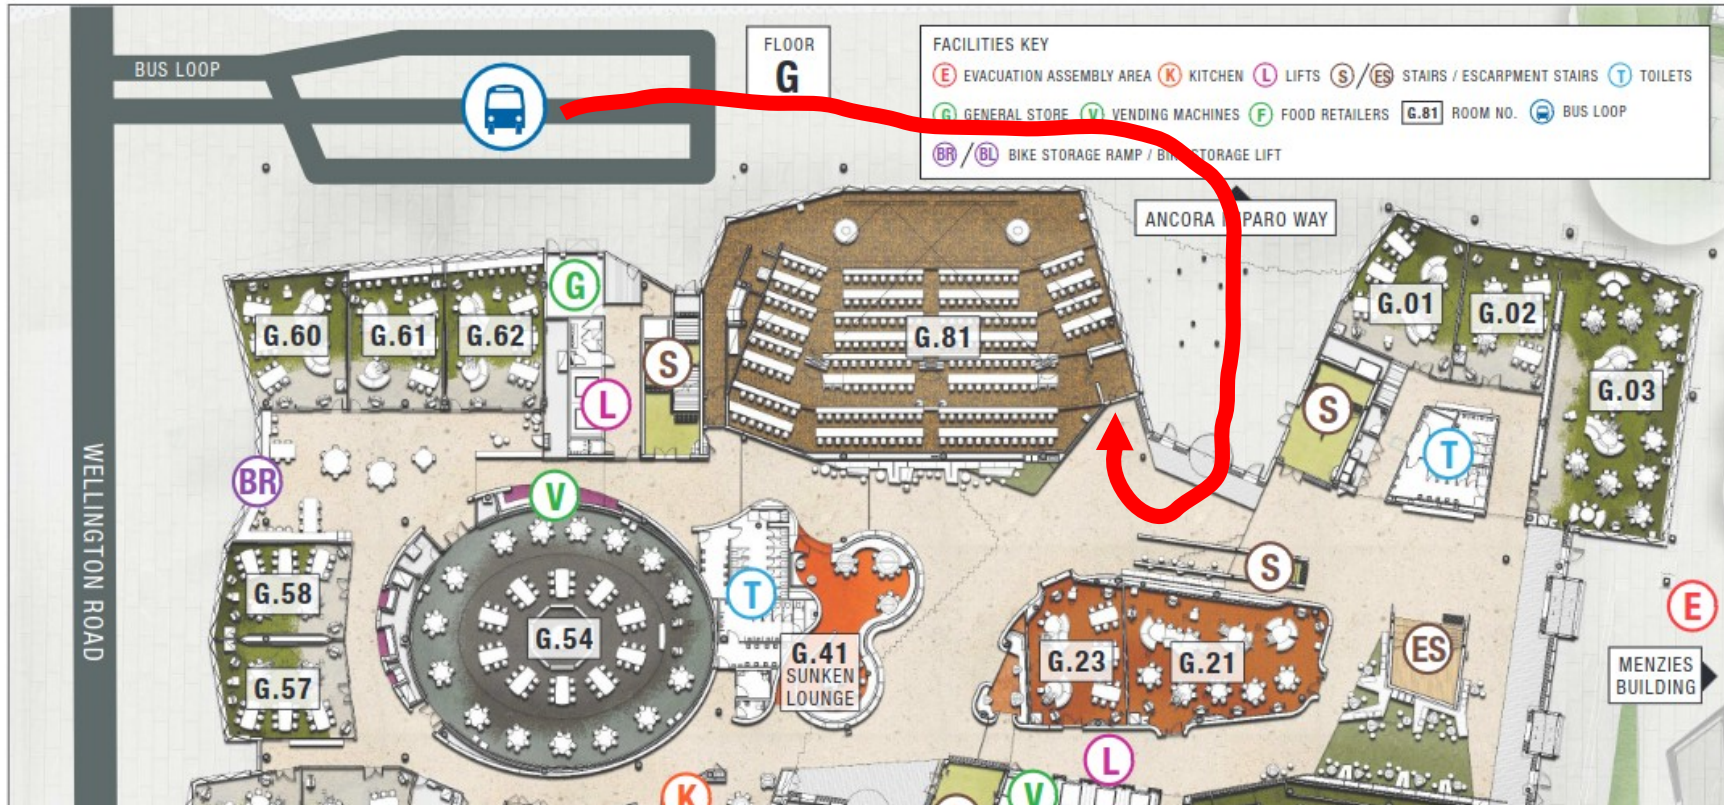

Friday session @ Monash Uni

- Tomorrow we will be at Monash University and not in the conference centre
- Suggested transport mode is by train and a short connection bus
 - If you have used your MyKi card during the week, you might need to top it up. Just try to tap in and see if it works.
 - Take train at 8.33am from platform 12 at Southern Cross station
- Luggage lockers are available at Southern Cross Station (where the airport bus leaves from)

Lecture theatre @ Monash

- We are in the Learning and Teaching building right at the bus stop

Many thanks to our sponsors