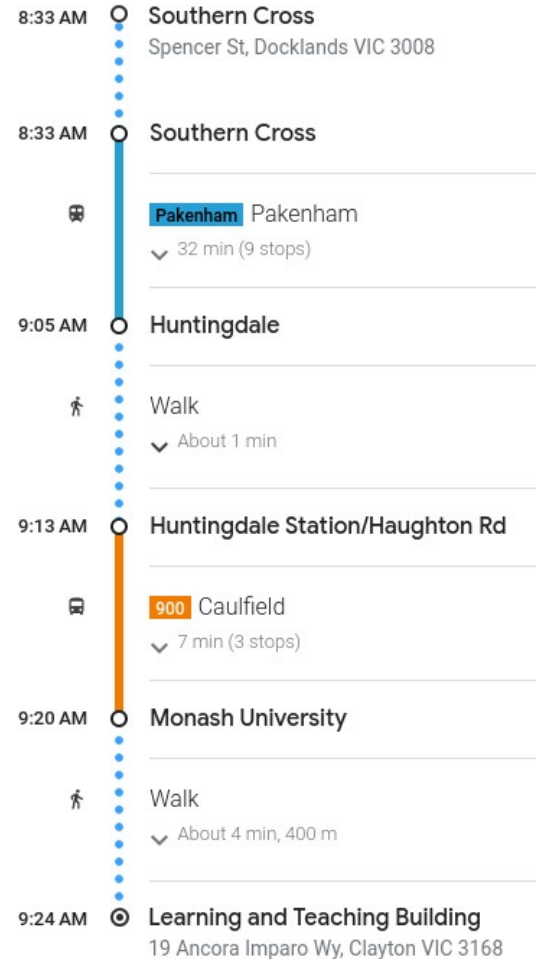

Friday session @ Monash Uni

- Tomorrow we will be at Monash University and not in the conference centre
- Suggested transport mode is by train and a short connection bus
 - If you have used your MyKi card during the week, you might need to top it up. Just try to tap in and see if it works.
 - Take train at 8.33am from platform 12 at Southern Cross station
- Luggage lockers are available at Southern Cross Station (where the airport bus leaves from)

Lecture theatre @ Monash

- We are in the Learning and Teaching building right at the bus stop

Many thanks to our sponsors