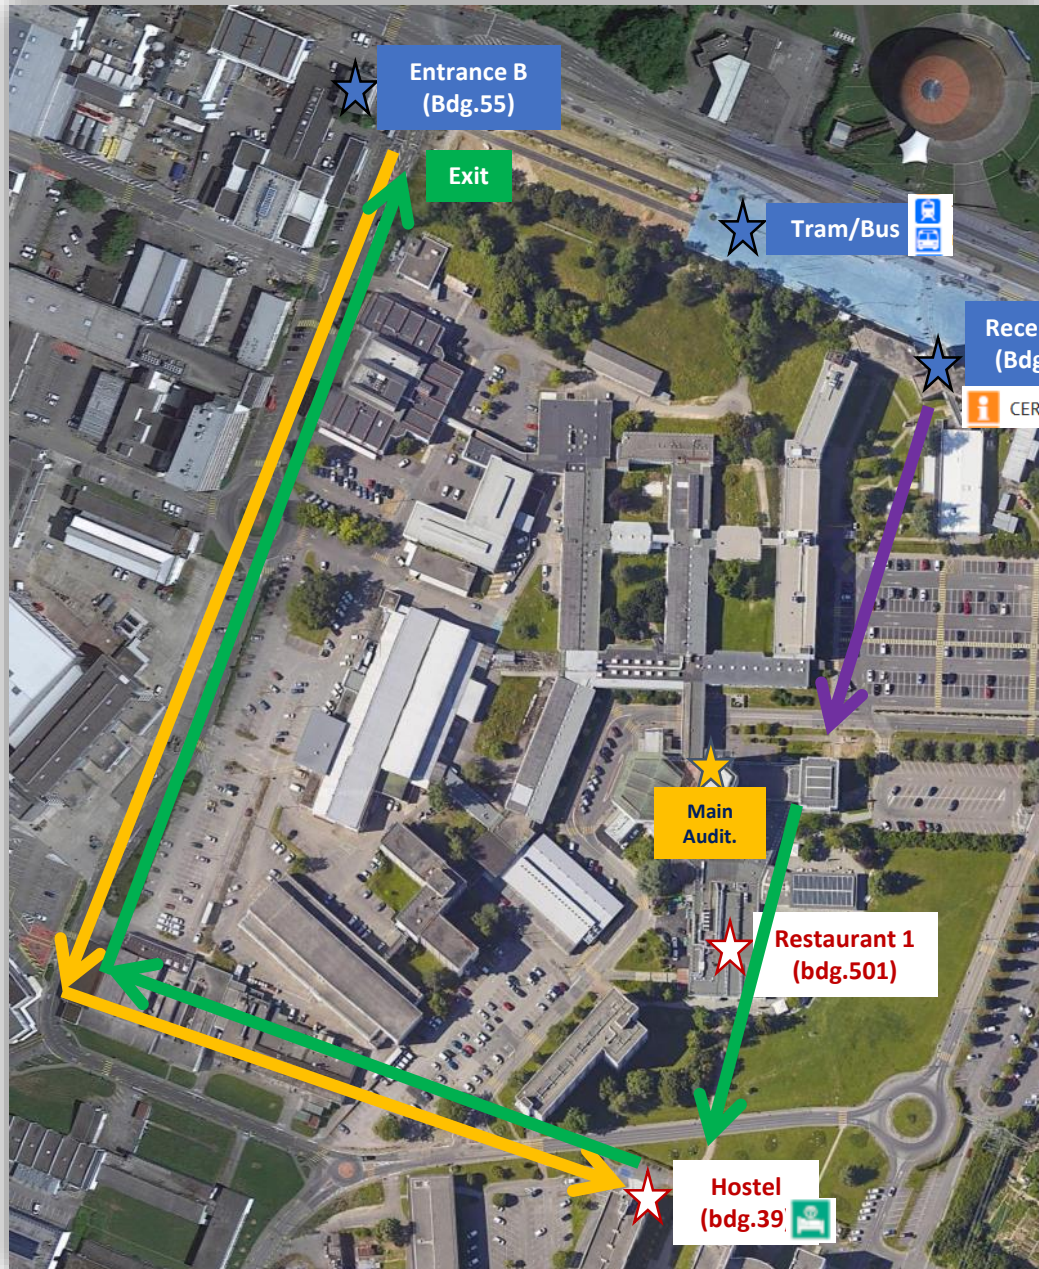

Directions

Contact & Hostel Reception

- Location: [B39](#) ground floor
- Opening Hours: Mon-Fri 07:30am to 01:00am
Sat-Sun 09:00am to 01:00am
- Email: housing.service@cern.ch
- Phone: +41 22 767 44 81

→ Arriving on Sunday
Use Entrance B to the Hostel or Restaurant 1

NB: If you do not have your badge, a printer is available outside Building 55

→ Arriving on Monday
Walk from the reception through the corridor and walk out to the Council Chamber (or the Hostel)

NB: If you do not have your badge, a printer is available at Building 33

→ Exit
Use Entrance B only