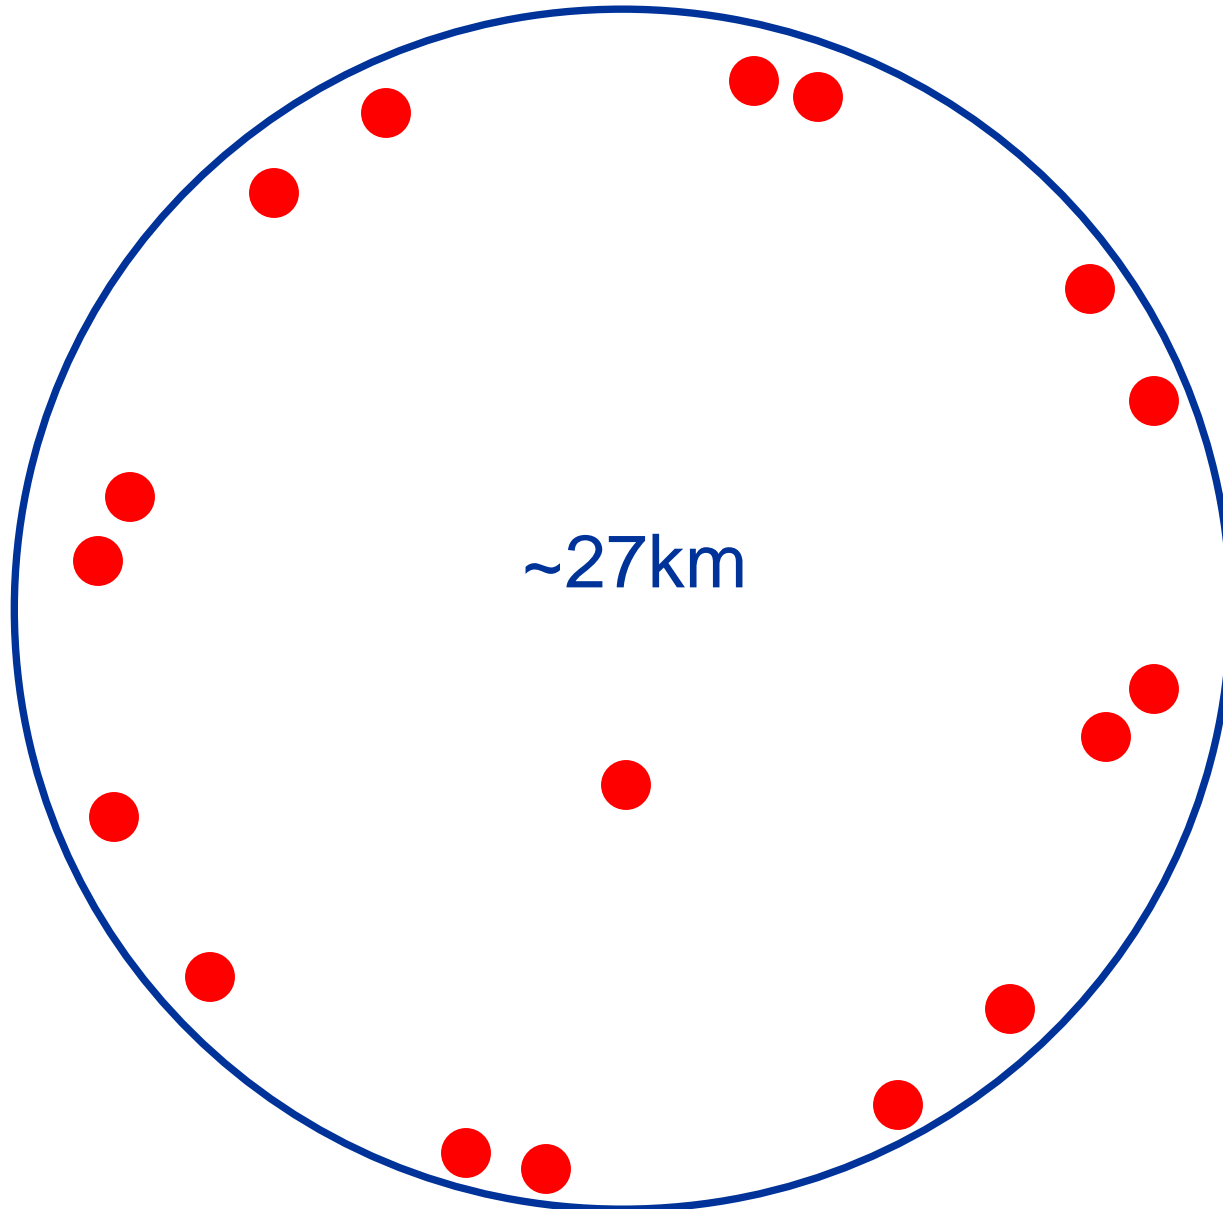

LHC Beam Permit Loop Overview

BT/BP/JBS AB/CO/MI May 2008

Beam Permit Loop Route

Beam Permit Loop Route

Beam Permit Loop Route

~45km

IR6 around LHC = 190us

CCR to IR6 = 95us

Link through CCR adds ~30us