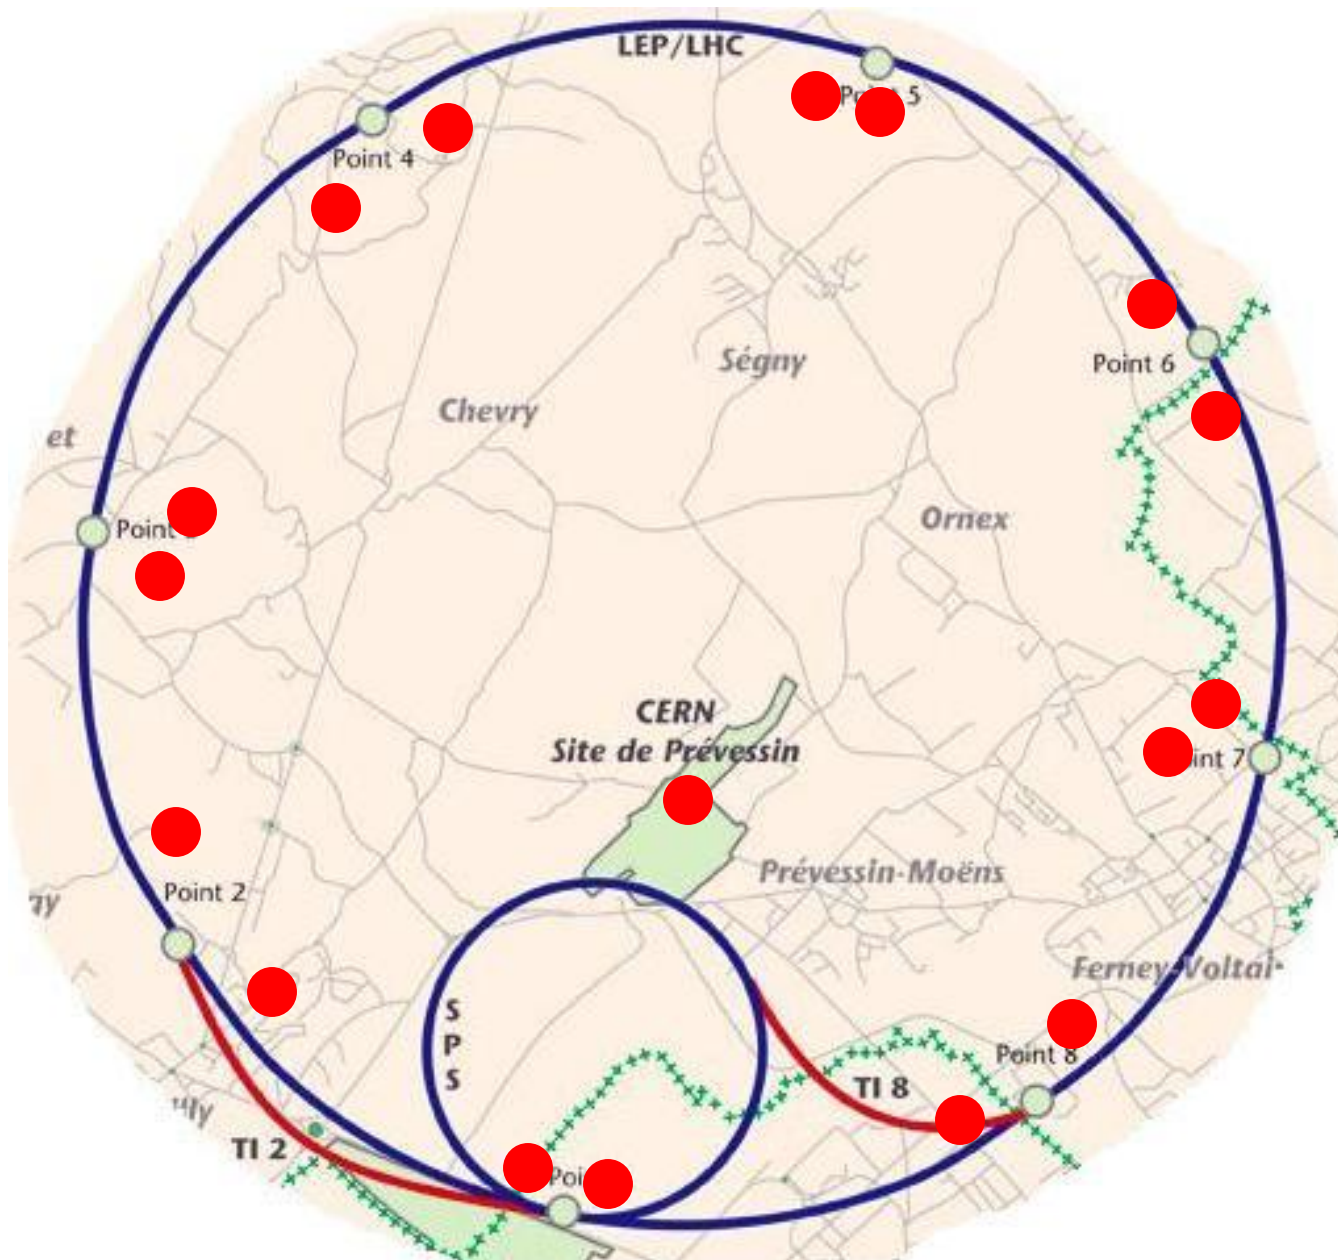

LHC Beam Permit Loop Overview

BT/BP/JBS AB/CO/MI May 2008

Beam Permit Loop Route

Beam Permit Loop Route

Beam Permit Loop Route

~45km

IR6 around LHC = 190us

CCR to IR6 = 95us

Link through CCR adds ~30us