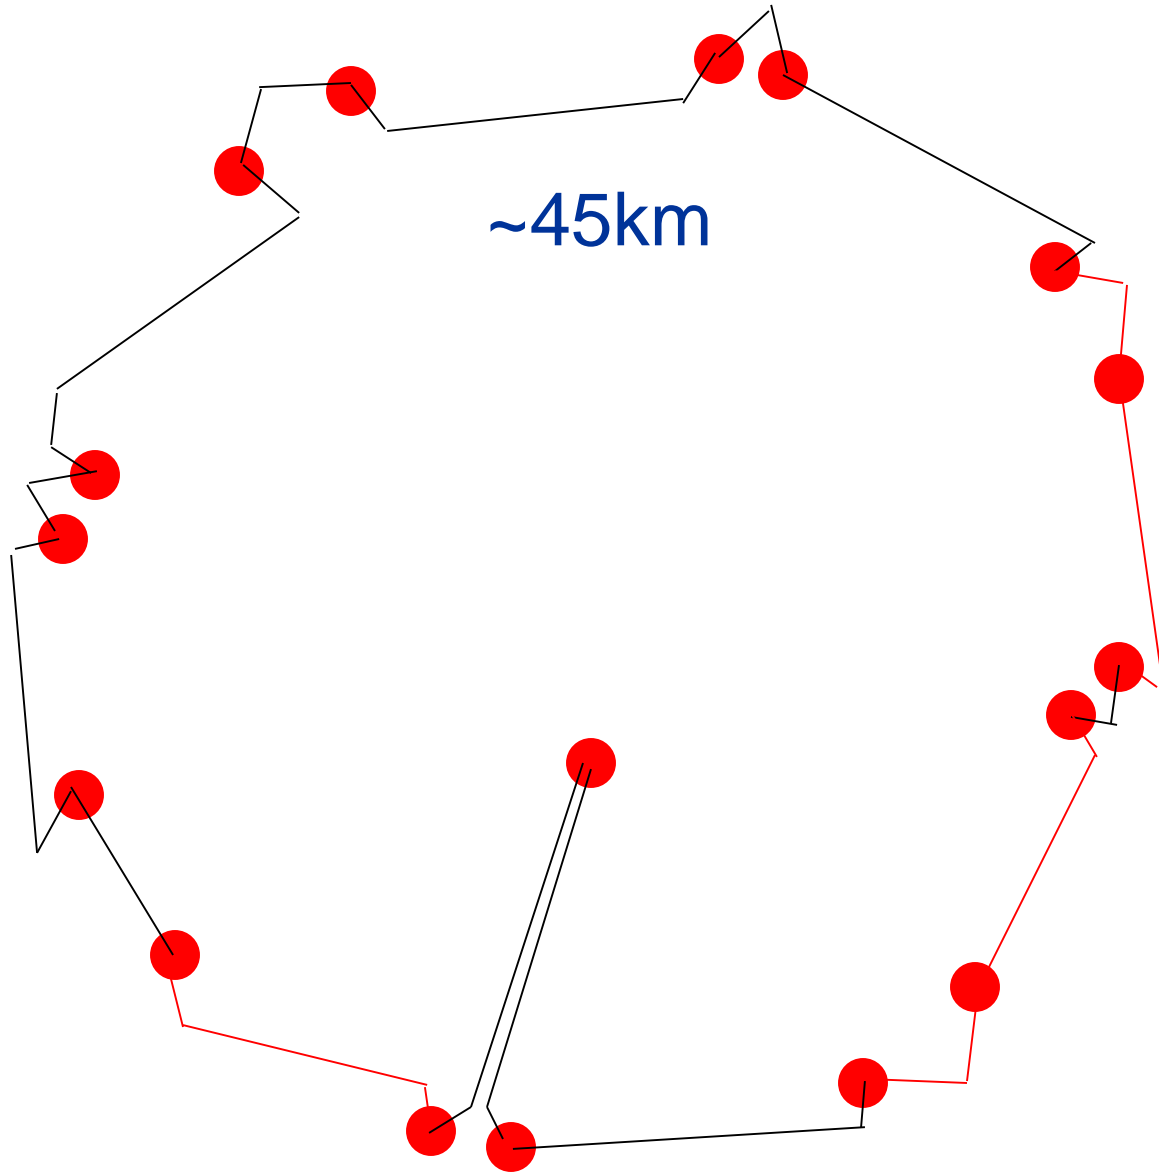

LHC Beam Permit Loop Overview

BT/BP/JBS AB/CO/MI May 2008

Beam Permit Loop Route

Beam Permit Loop Route

Beam Permit Loop Route

~45km

IR6 around LHC = 190us

CCR to IR6 = 95us

Link through CCR adds ~30us