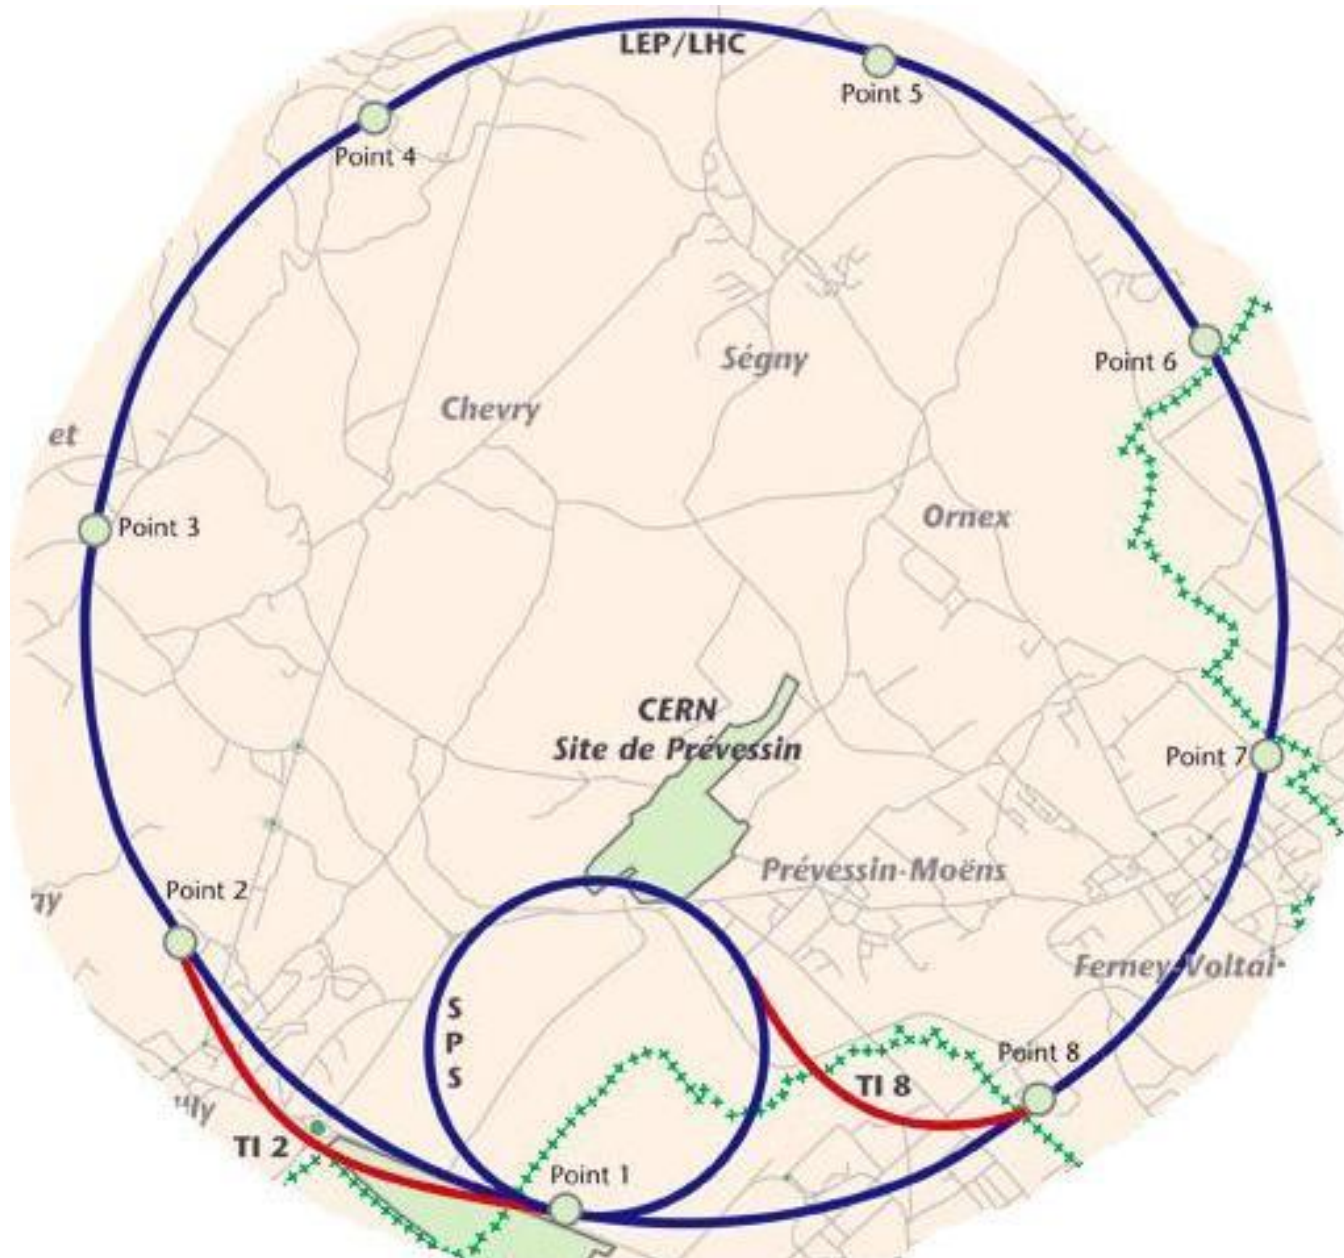

LHC Beam Permit Loop Overview

BT/BP/JBS AB/CO/MI May 2008

Beam Permit Loop Route

Beam Permit Loop Route

Beam Permit Loop Route

~45km

IR6 around LHC = 190us

CCR to IR6 = 95us

Link through CCR adds ~30us