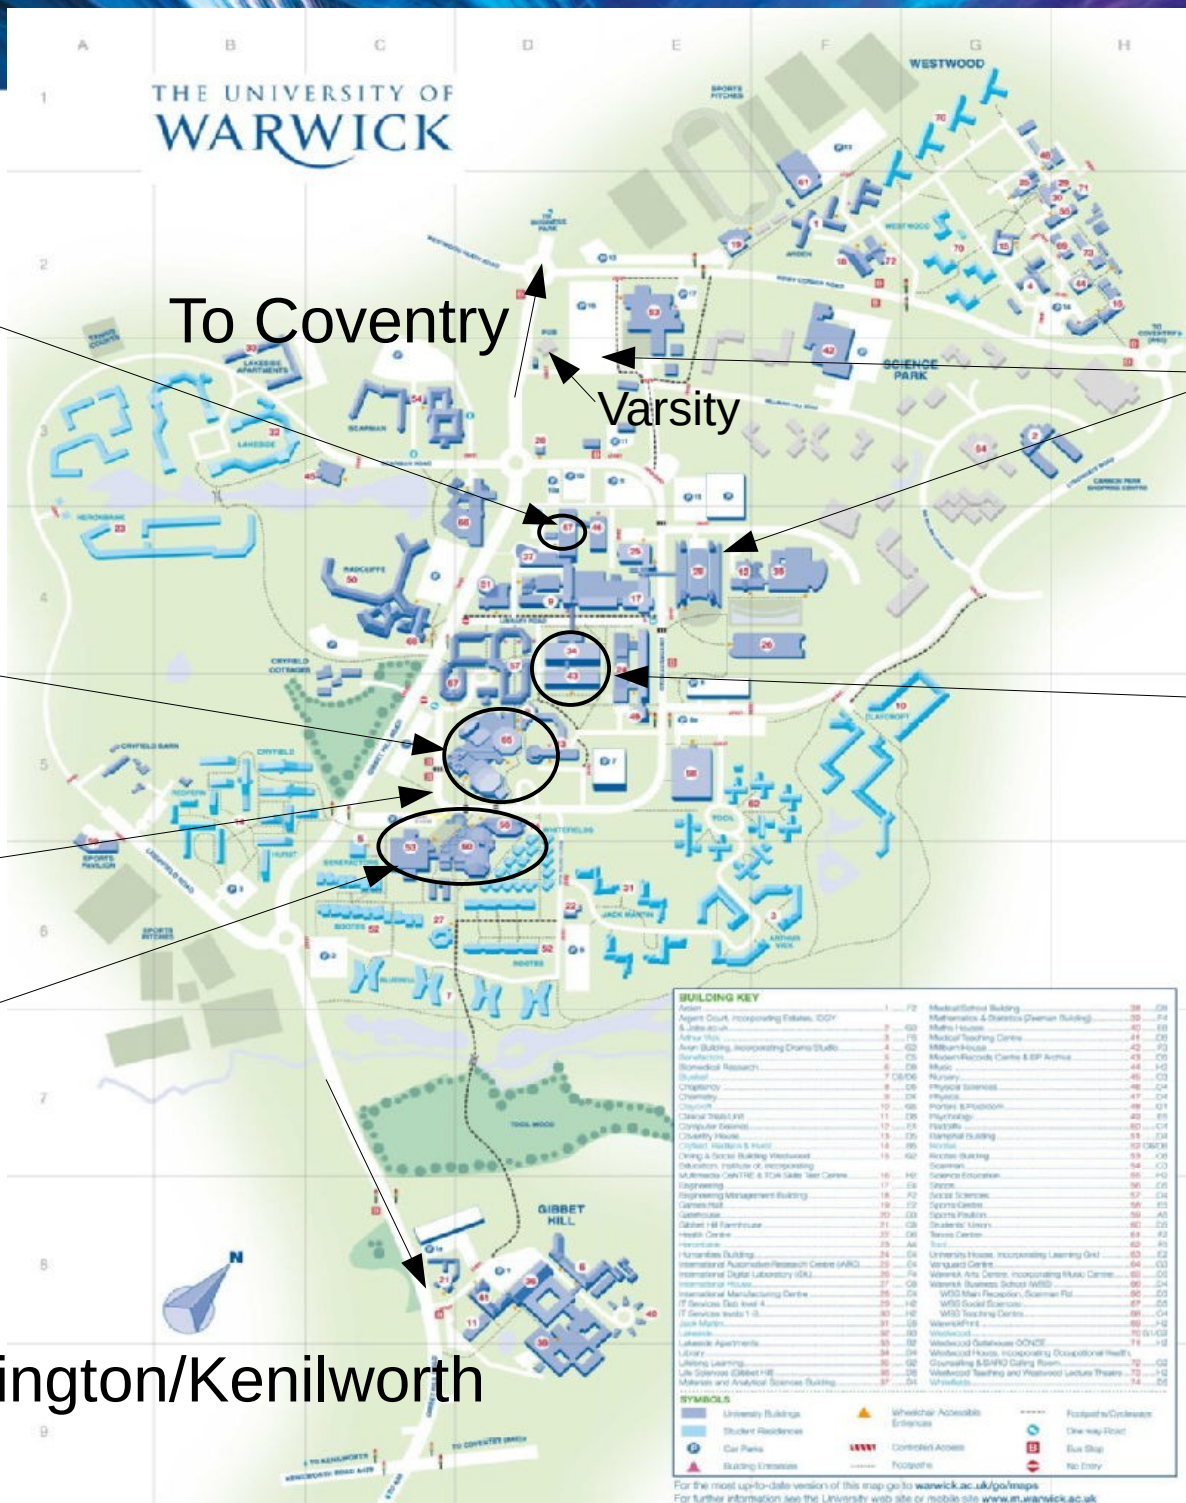

Physics
MAS

To Coventry

car parking

Varsity

Arts Centre

Library and
Library Cafe

Bus Centre

Student
Union -
Coffee
Supermarket

To Leamington/Kenilworth