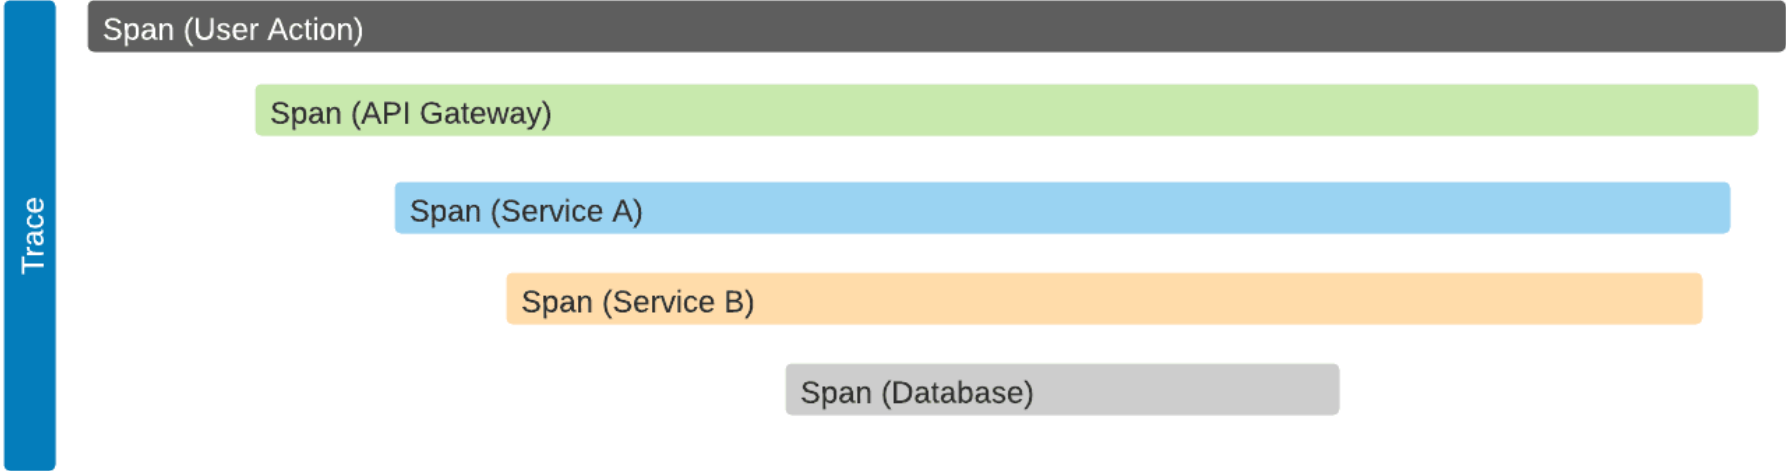

# JAEGER @ CERN

Vasco Guita – IT-SD-GSS – CERNBox team

---

# What is distributed tracing?

Your web client's id: **4484**