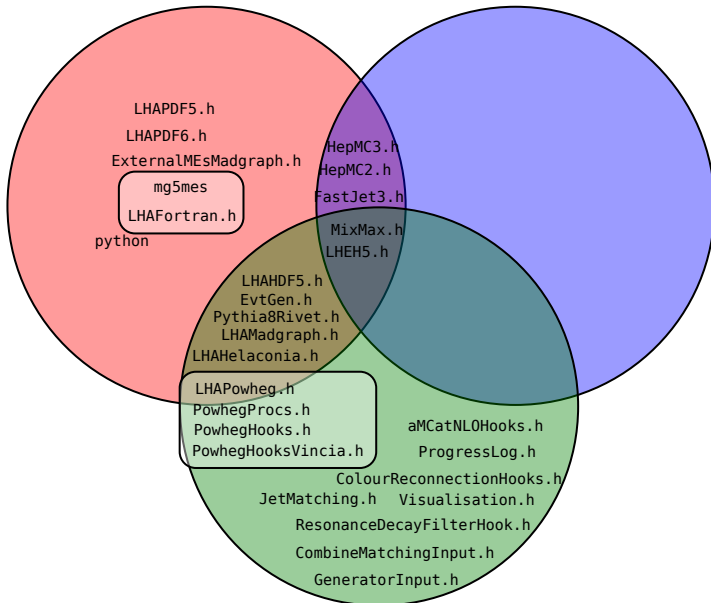

external

non-author

non-core