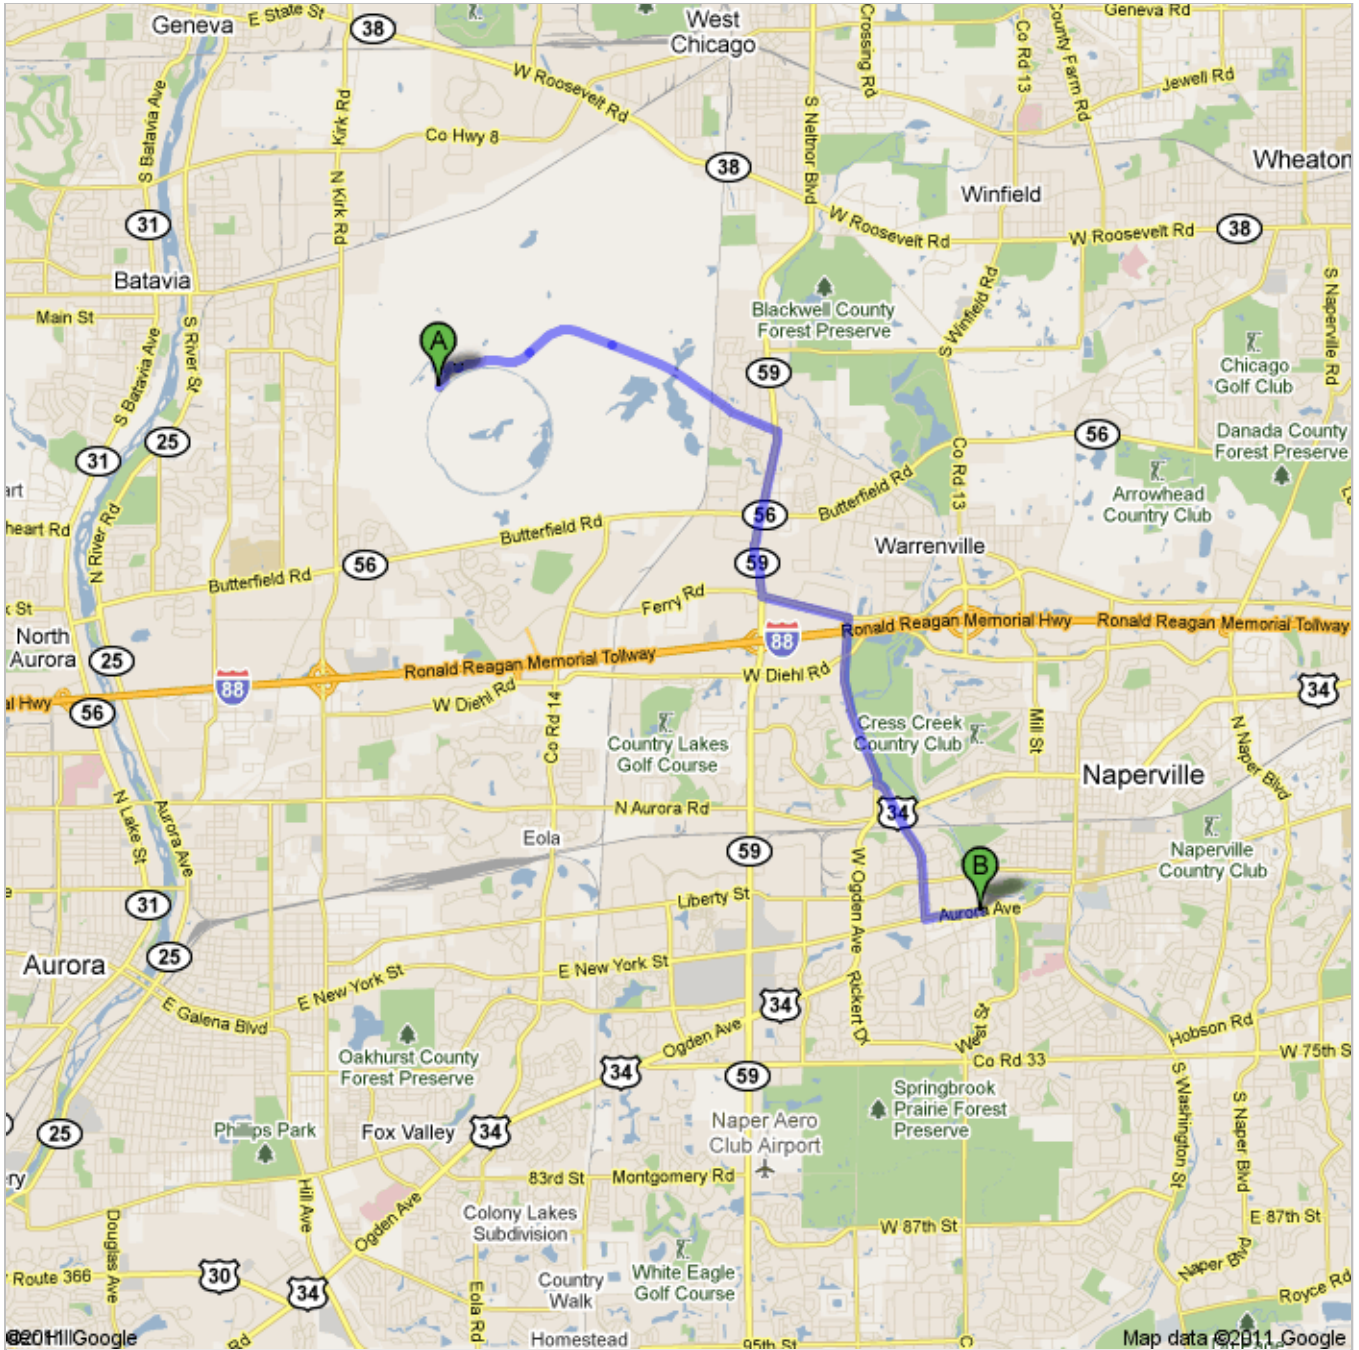

Directions to Meson Sabika

1025 Aurora Ave, Naperville, IL 60540-6268 - (630) 983-3000

9.4 mi – about 25 mins

Save trees. Go green!

Download Google Maps on your phone at google.com/gmm

 **Unknown road**

-
- | | |
|--|---------------------------|
| 1. Head northeast toward Rd a-2 | go 0.1 mi
total 0.1 mi |
|  2. Turn right onto Rd a-2 | go 0.1 mi
total 0.2 mi |
|  3. Take the 1st right onto Rd D
About 3 mins | go 1.3 mi
total 1.5 mi |
| 4. Continue onto Batavia Rd
About 6 mins | go 2.1 mi
total 3.6 mi |
|  5. Turn right onto IL-59 S
About 3 mins | go 1.5 mi
total 5.1 mi |
|  6. Turn left onto W Ferry Rd
About 2 mins | go 0.8 mi
total 5.9 mi |
|  7. Take the 3rd right onto Raymond Dr
About 4 mins | go 1.6 mi
total 7.5 mi |
|  8. Turn left onto N River Rd
About 4 mins | go 1.4 mi
total 8.9 mi |
|  9. Turn left onto Aurora Ave
Destination will be on the left
About 2 mins | go 0.5 mi
total 9.4 mi |

 **Meson Sabika**
1025 Aurora Ave, Naperville, IL 60540-6268 - (630) 983-3000

These directions are for planning purposes only. You may find that construction projects, traffic, weather, or other events may cause conditions to differ from the map results, and you should plan your route accordingly. You must obey all signs or notices regarding your route.

Map data ©2011 Google

Directions weren't right? Please find your route on maps.google.com and click "Report a problem" at the bottom left.