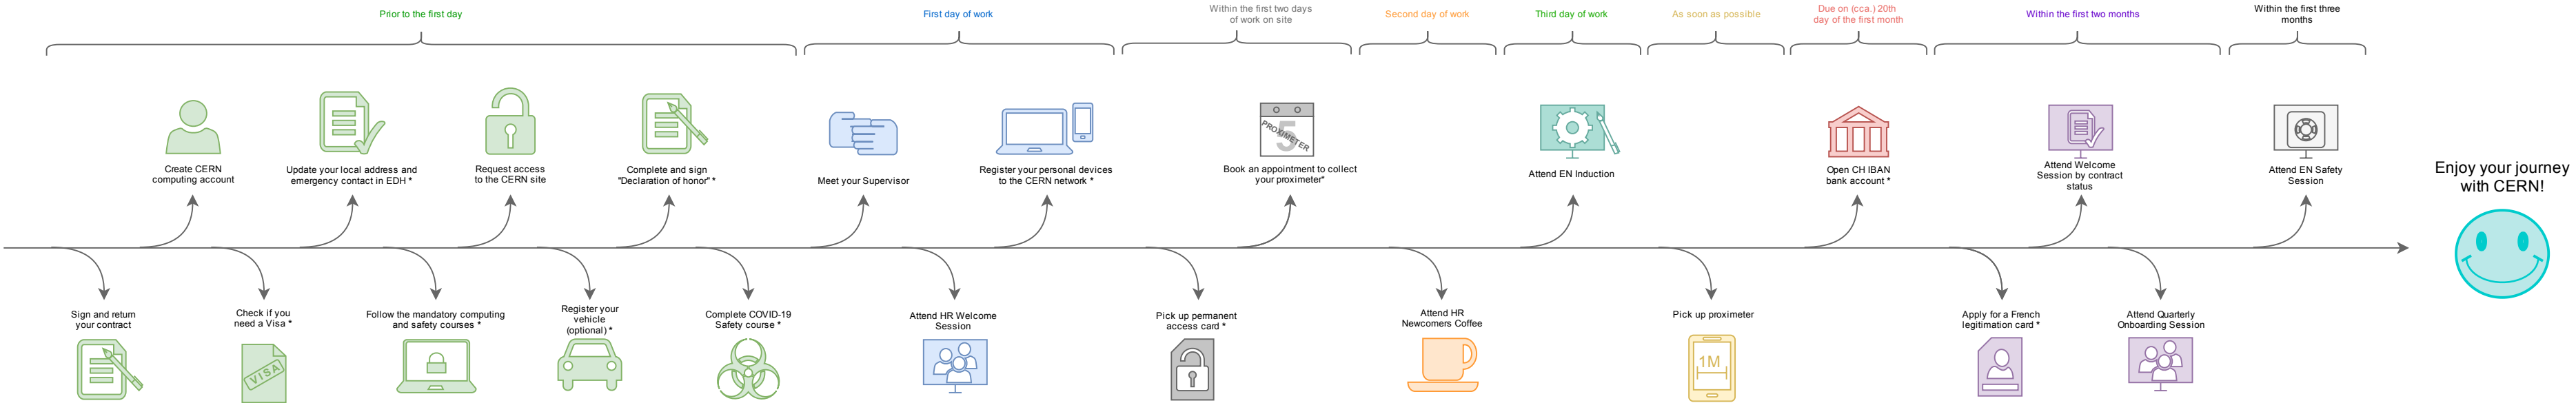

Newcomers' Tasks Timeline

First week "essentials": a schematic guide to the various key tasks to complete in your first days at CERN

Legend: Icons marked with * are hyperlinked: click on the icon for more information

Check it out!

Before I arrive formalities: <https://hr.web.cern.ch/before-i-arrive>

My first week at CERN: <https://hr.web.cern.ch/my-first-week>

Life at CERN: <https://hr.web.cern.ch/life-cern>

If you need help or support, don't hesitate to reach out!