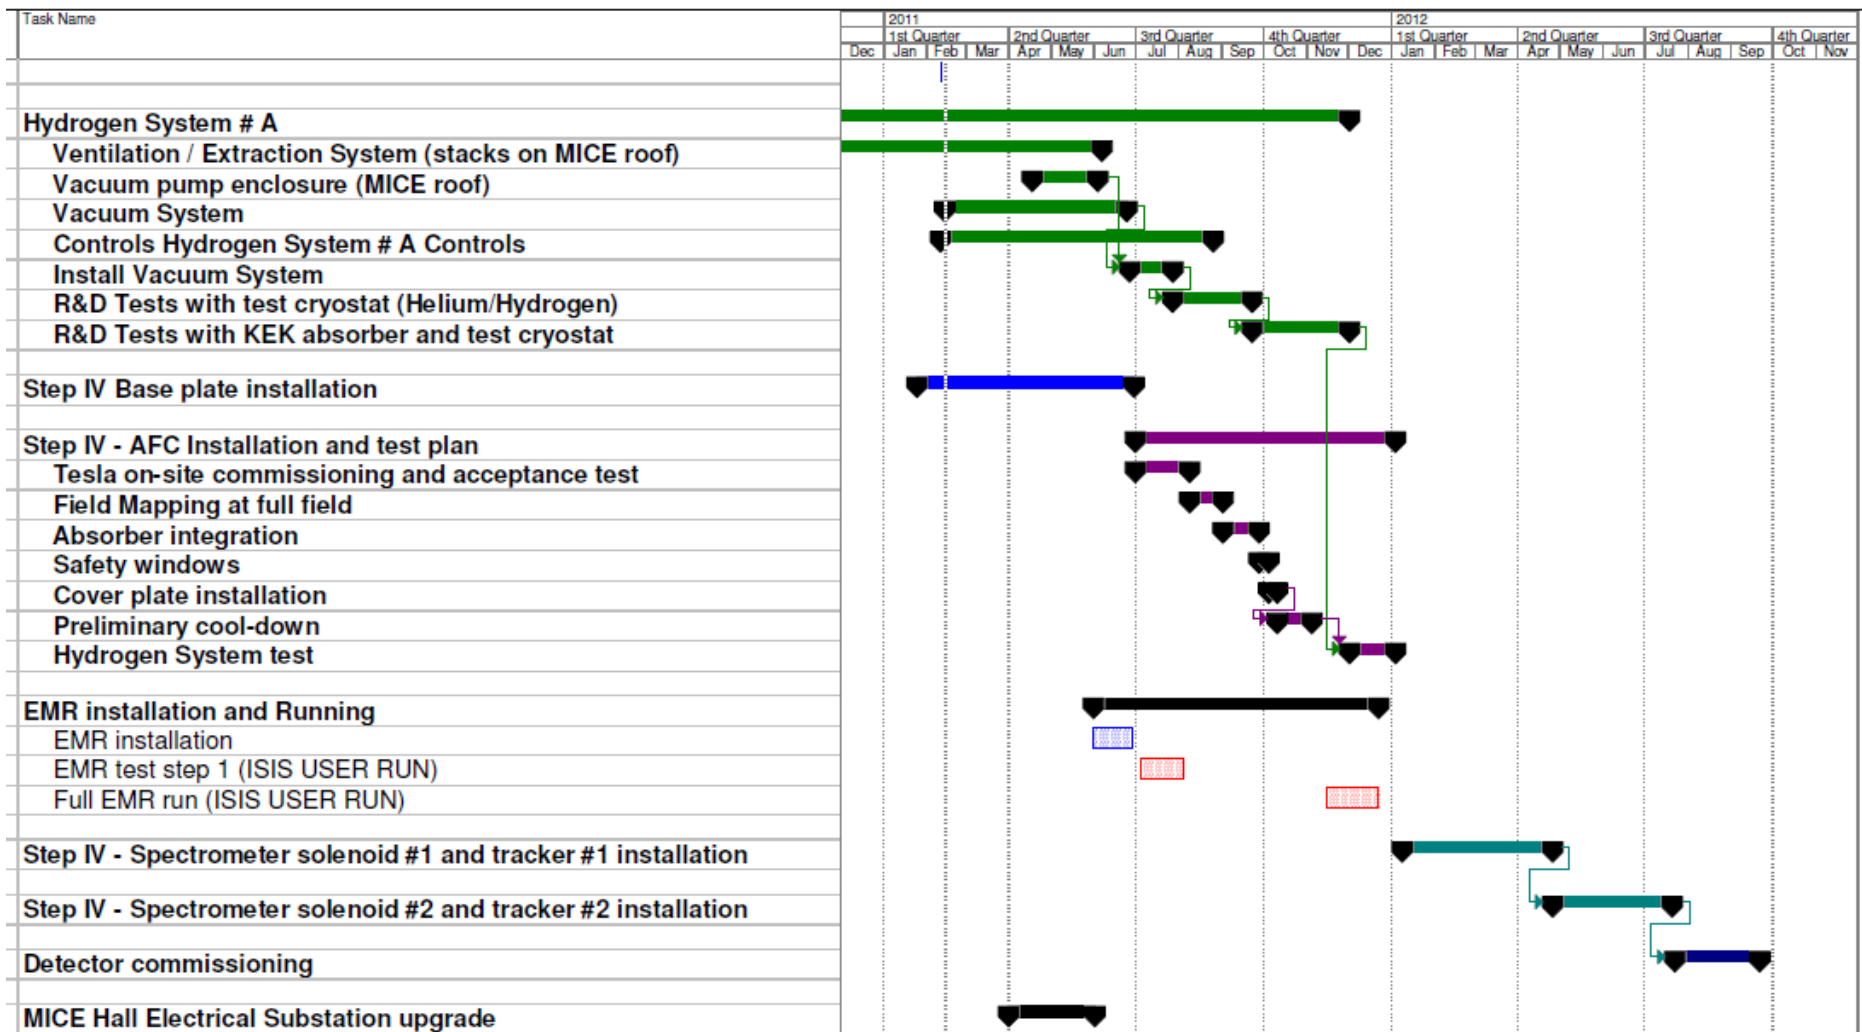

Schedule of installation & work in the MICE Hall 2011 -2012

Alan Grant (DL) & Tim Hayler (RAL)

CM29

Schedule of installation & work in the MICE Hall 2011 -2012

MICE completion schedule