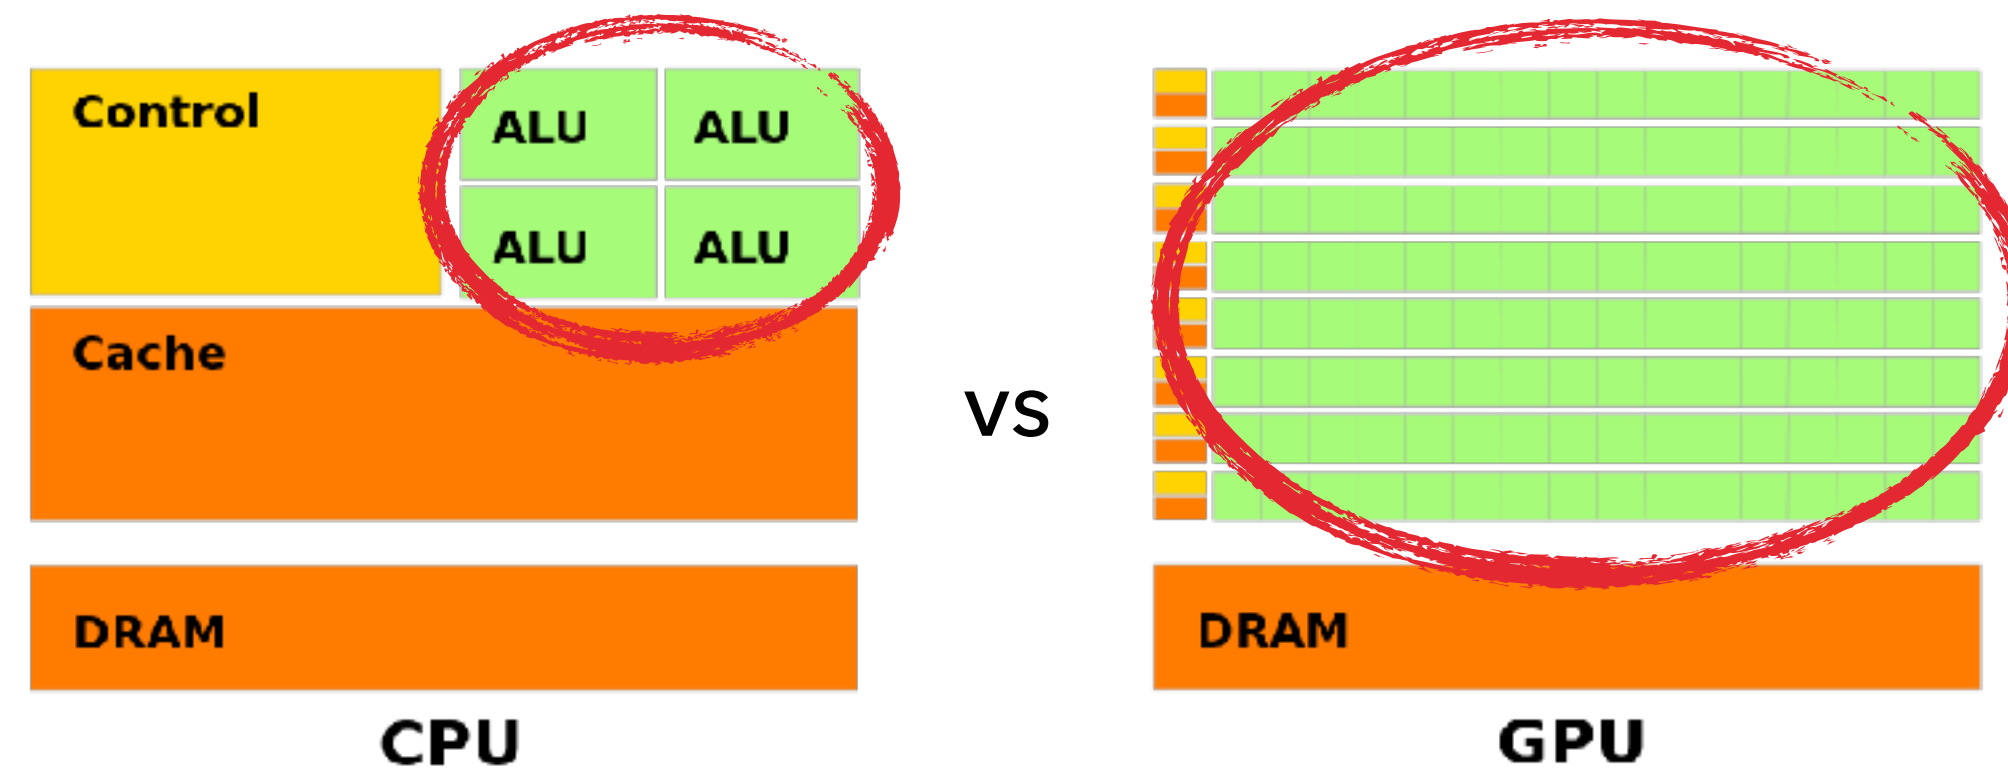

CHECK24

Can we improve the electrical power efficiency of scientific software applications?

WHAT

Investigation example: CPU vs GPU execution

- ▶ To address future computing needs HEP applications are being ported to processing on graphics cards (GPU) in addition to optimisations for "traditional" CPU processing

- ▶ GPU means highly parallel processing on $O(1000)$ compute cores (vs CPU $O(10)$)

- ▶ Depending on application type and complexity can increase the data throughput of the application by factors of 100s

WHAT

Investigation example: CPU vs GPU execution

- ▶ To address future computing needs HEP applications are moving from CPU processing on graphics cards (GPU) in addition to optimizing CPU processing

- ▶ GPU means highly parallel processing
complexity $O(N^2)$