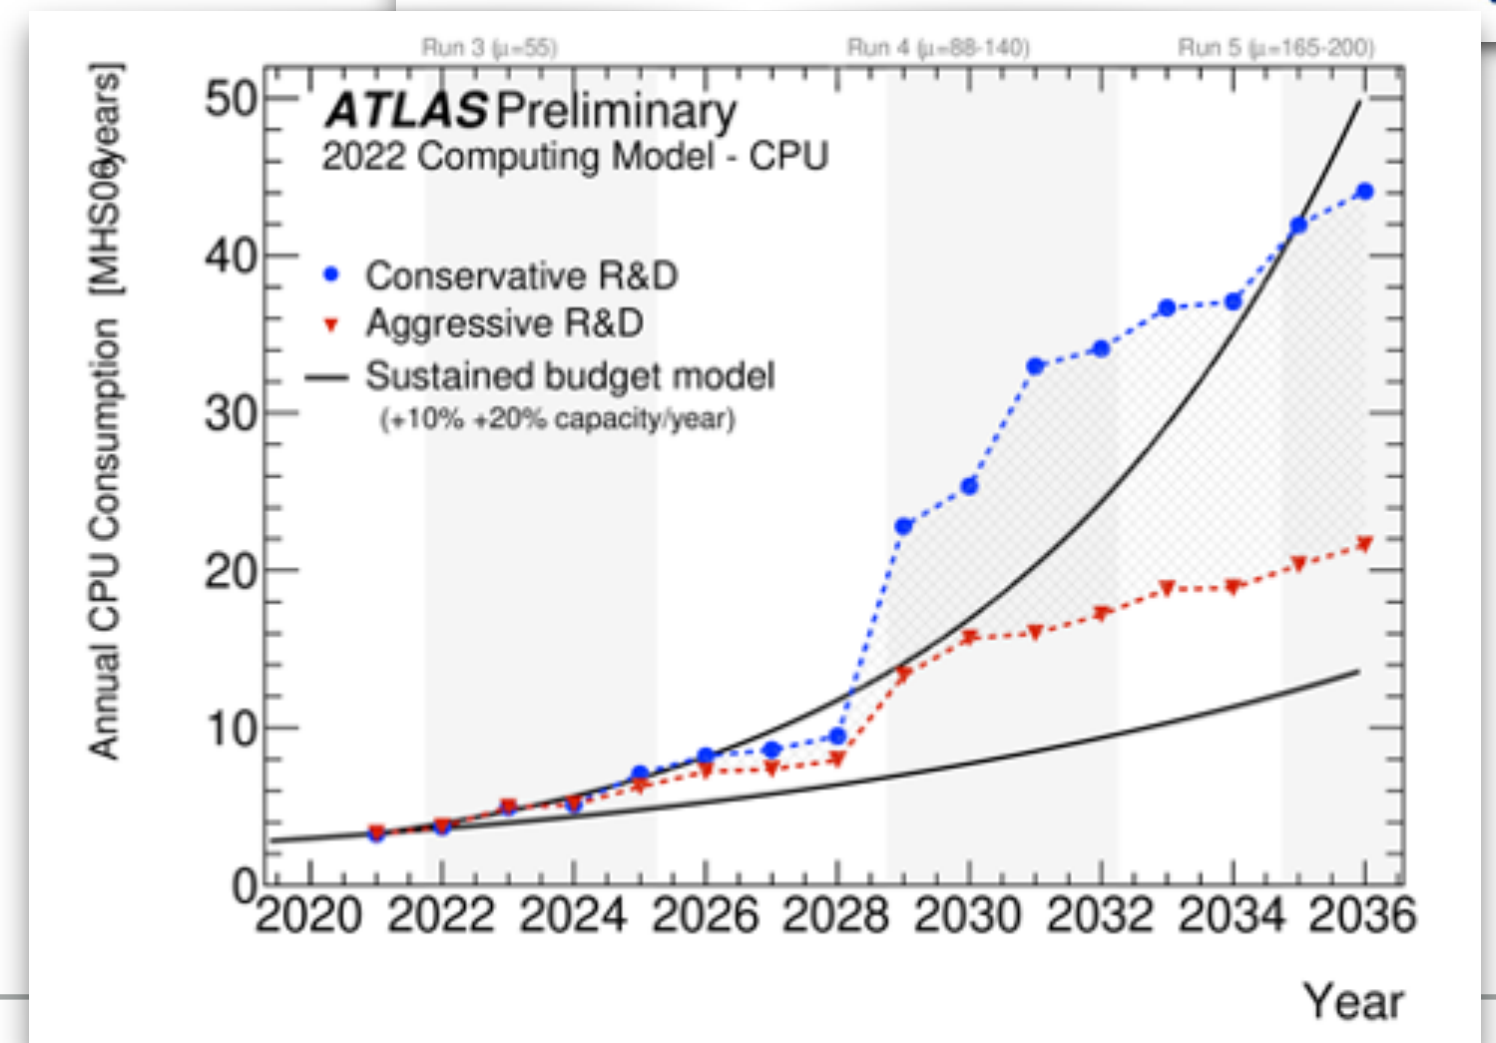

WHY

- Data centres are significant consumers of electricity
- Power consumption for data centres is expected to rise further
- Electricity prices are currently going through the roof
- HEP and other sciences are main consumers of publicly funded distributed computing infrastructures
  - E.g. LHC data processing on 1.4 million compute cores
  - For HL-LHC a x10 of data will be collected and processed

Data centres

CHECK24