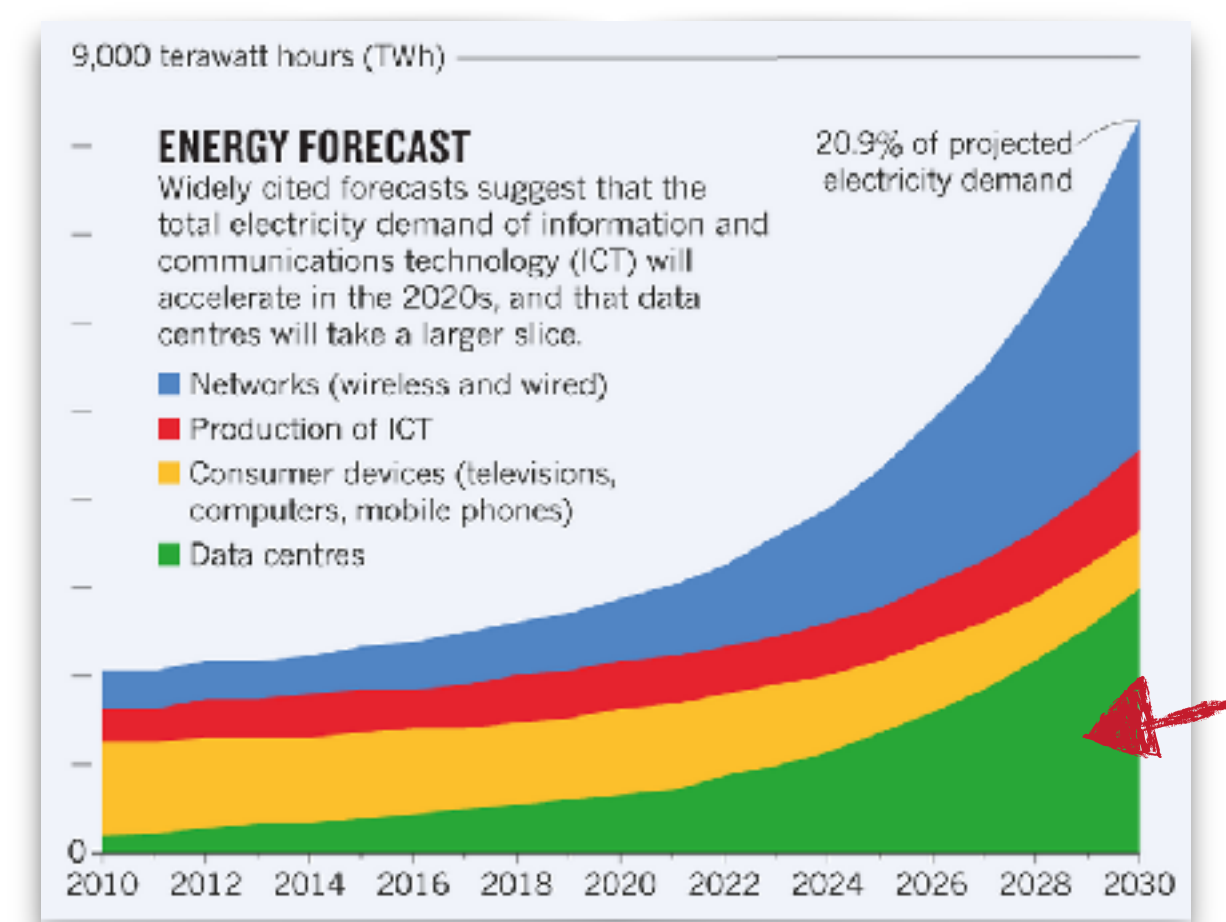

REDUCING THE ELECTRICAL POWER CONSUMPTION OF SCIENTIFIC SOFTWARE

DOMENICO GIORDANO, STEFAN ROISER, ANDREA VALASSI — IT-GOV

20 SEP 2022, HEPSCORE WORKSHOP

WHY

- ▶ Data centres are significant consumers of electricity
- ▶ Power consumption for data centres is expected to rise further
- ▶ Electricity prices are currently going through the roof
- ▶ HEP and other sciences are main consumers of publicly funded distributed computing infrastructures
 - ▶ E.g. LHC data processing on 1.4 million compute cores
 - ▶ For HL-LHC a x10 of data will be collected and processed