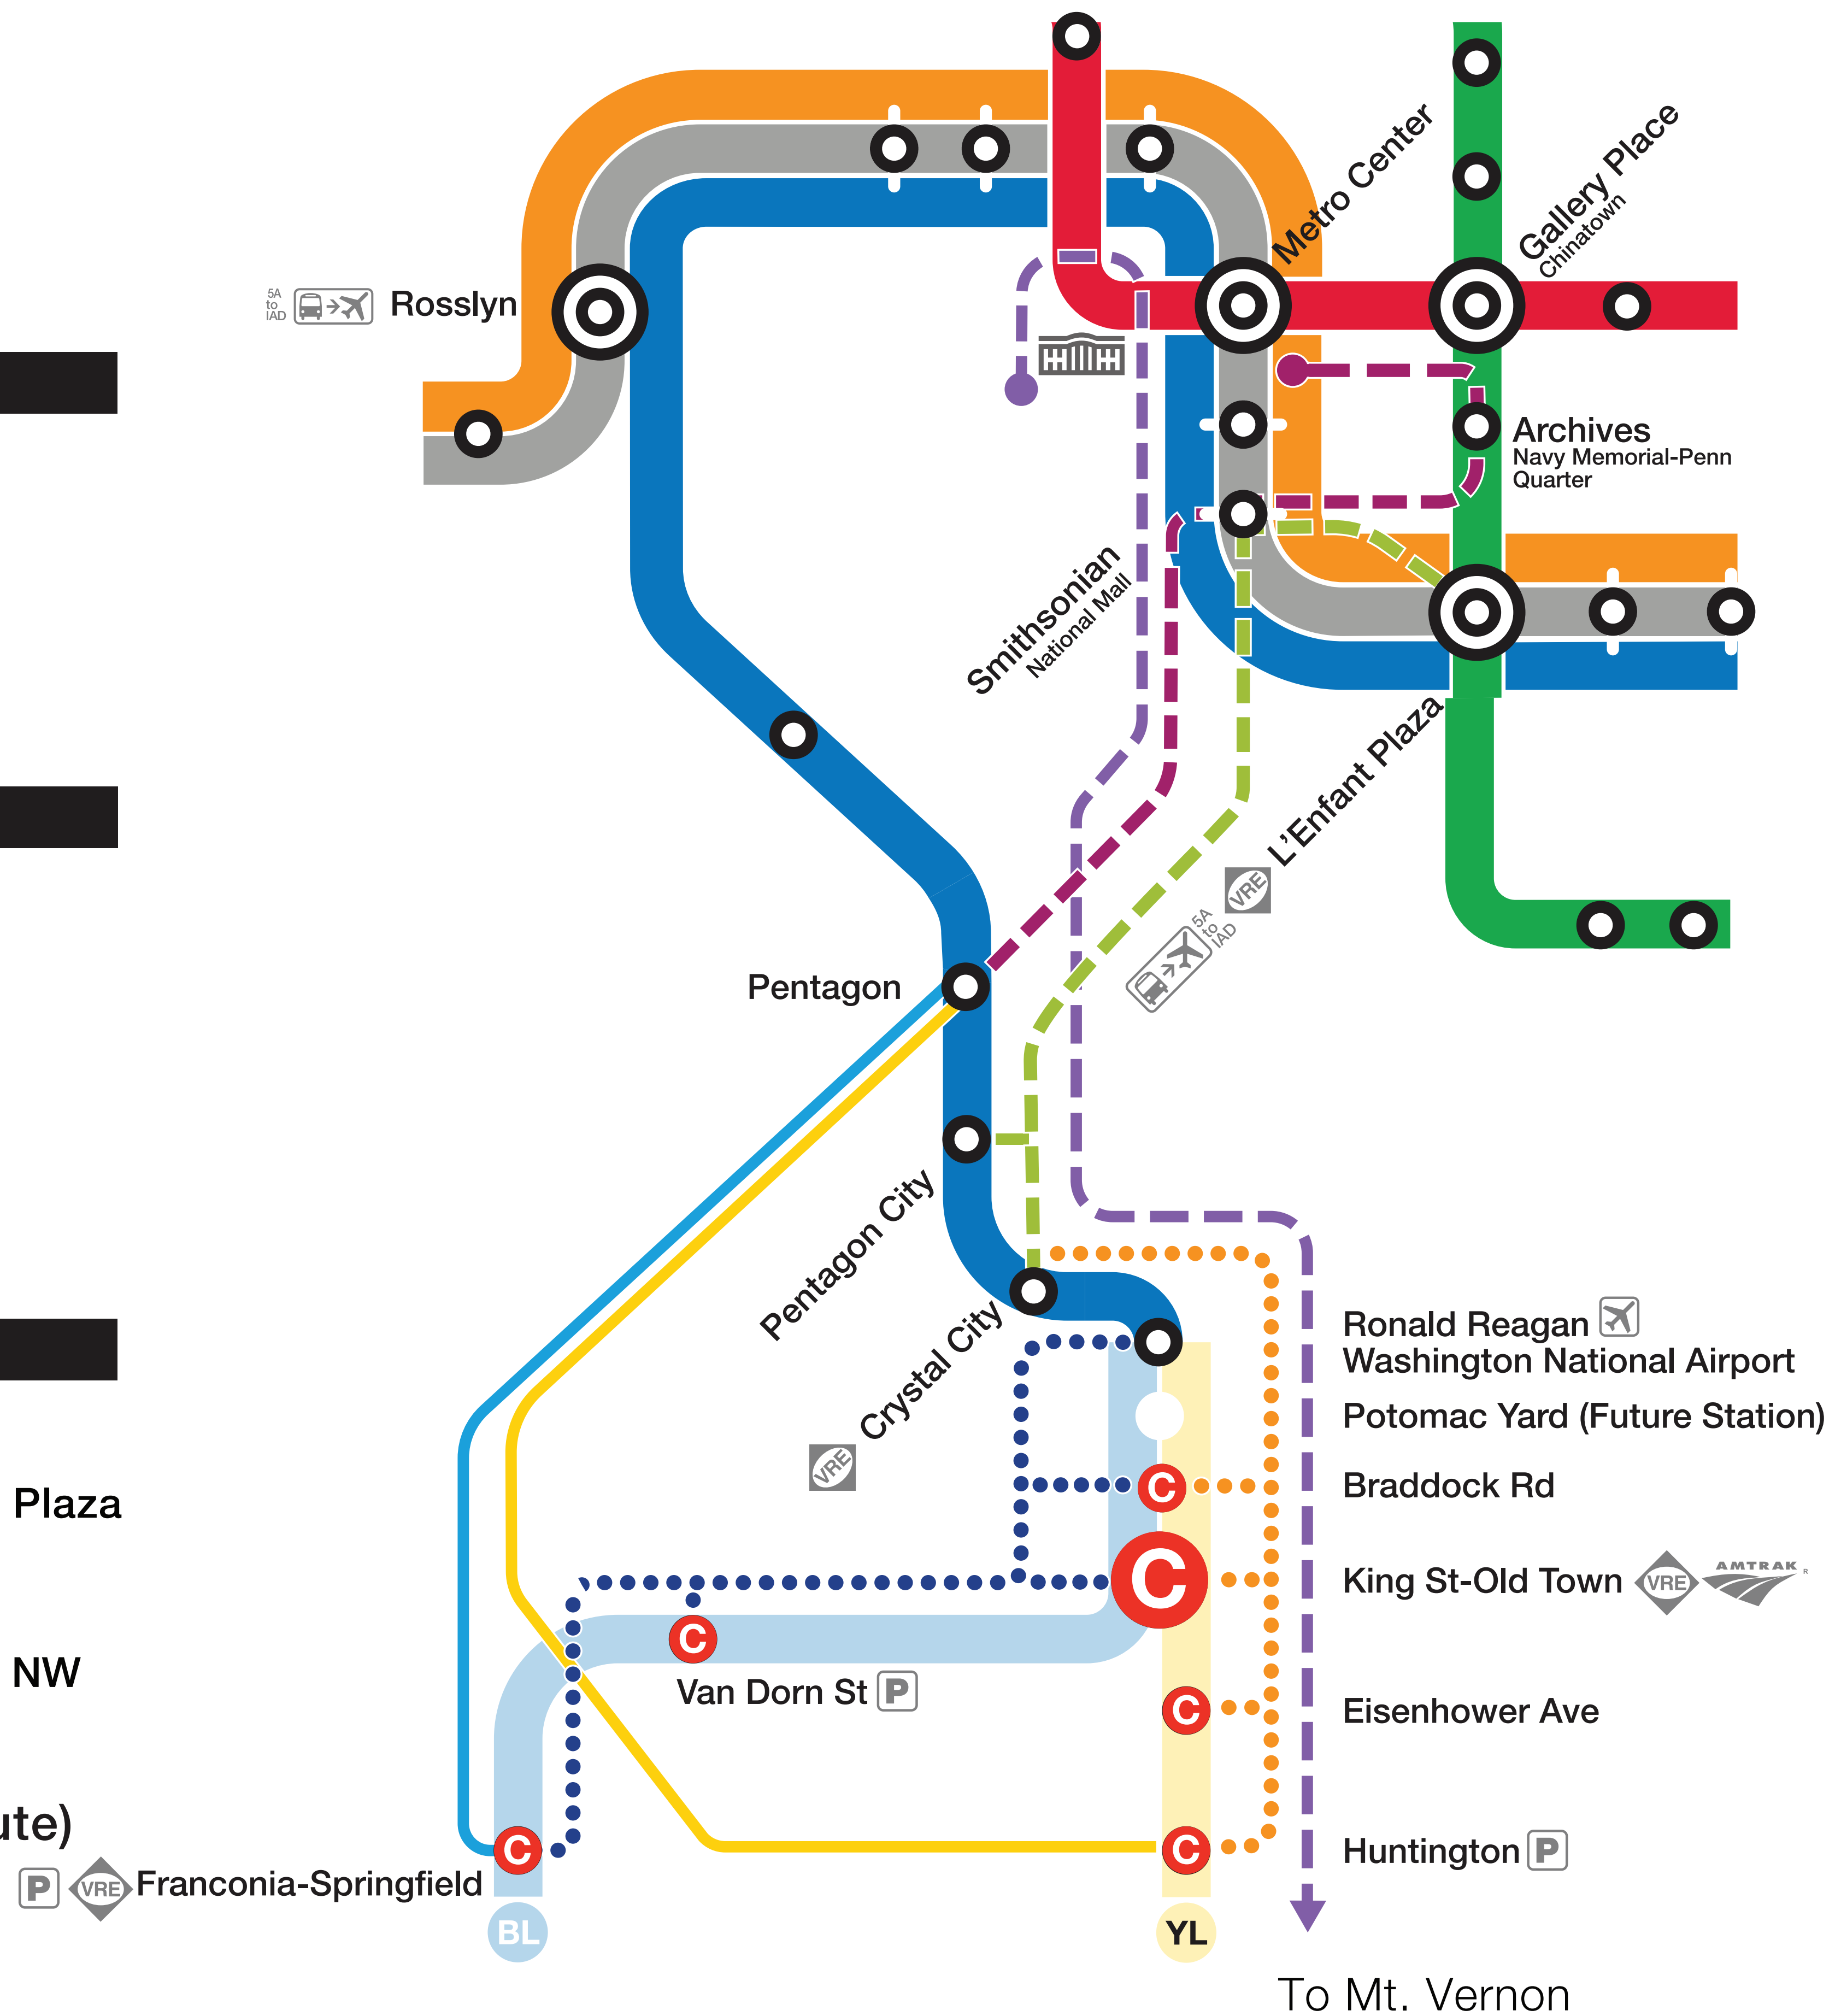

Free Shuttle Service

Effective: September 10 - November 5, 2022

EXPRESS SHUTTLES

Blue Line Express: Franconia - Pentagon

Between Franconia-Springfield & Pentagon

Yellow Line Express: Huntington - Pentagon

Between Huntington & Pentagon

LOCAL SHUTTLES

Blue Line Shuttle: Franconia-Springfield - National Airport

Between Franconia-Springfield, Van Dorn St, King St-Old Town, Braddock Rd, & National Airport

Yellow Line Shuttle: Huntington - Crystal City

Between Huntington, Eisenhower Ave, King St-Old Town, Braddock Rd, & Crystal City

DC SHUTTLES (Weekday Rush Hour Only)

VA-DC Shuttle 1: Crystal City - L'Enfant

Between Crystal City, Pentagon City, Smithsonian, & L'Enfant Plaza

VA-DC Shuttle 2: Pentagon - Archives

Between Pentagon, Smithsonian, Archives, & 11th & F Streets NW (near Metro Center)

VA-DC Shuttle 3: Mt. Vernon - Potomac Park (former 11Y Route)

Between Mt. Vernon, Alexandria, & Potomac Park (Peak Direction Only)