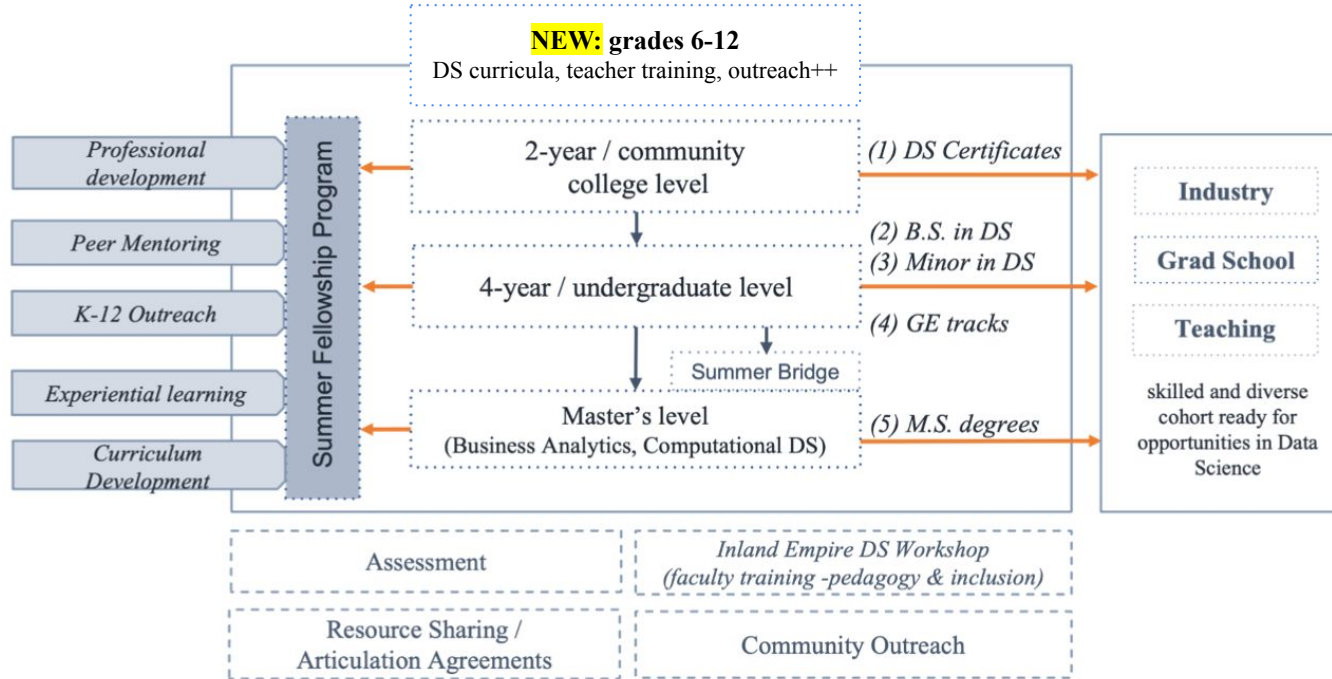

NSF DSC: DS-PATH

Data Science Career Pathways in the California Inland Empire

Paea LePendu (co-PI)
Assistant Professor of Teaching
Computer Science & Engineering
UC Riverside

Mariam Salloum (PI)
Assistant Professor of Teaching
Computer Science & Engineering
UC Riverside

NSF DSC: DS-PATH

Data Science Career Pathways in the California Inland Empire

Optimization and continuous improvement of curriculum, recruitment/outreach, assessment and community partnerships over 3 cohorts / 3 cycles.