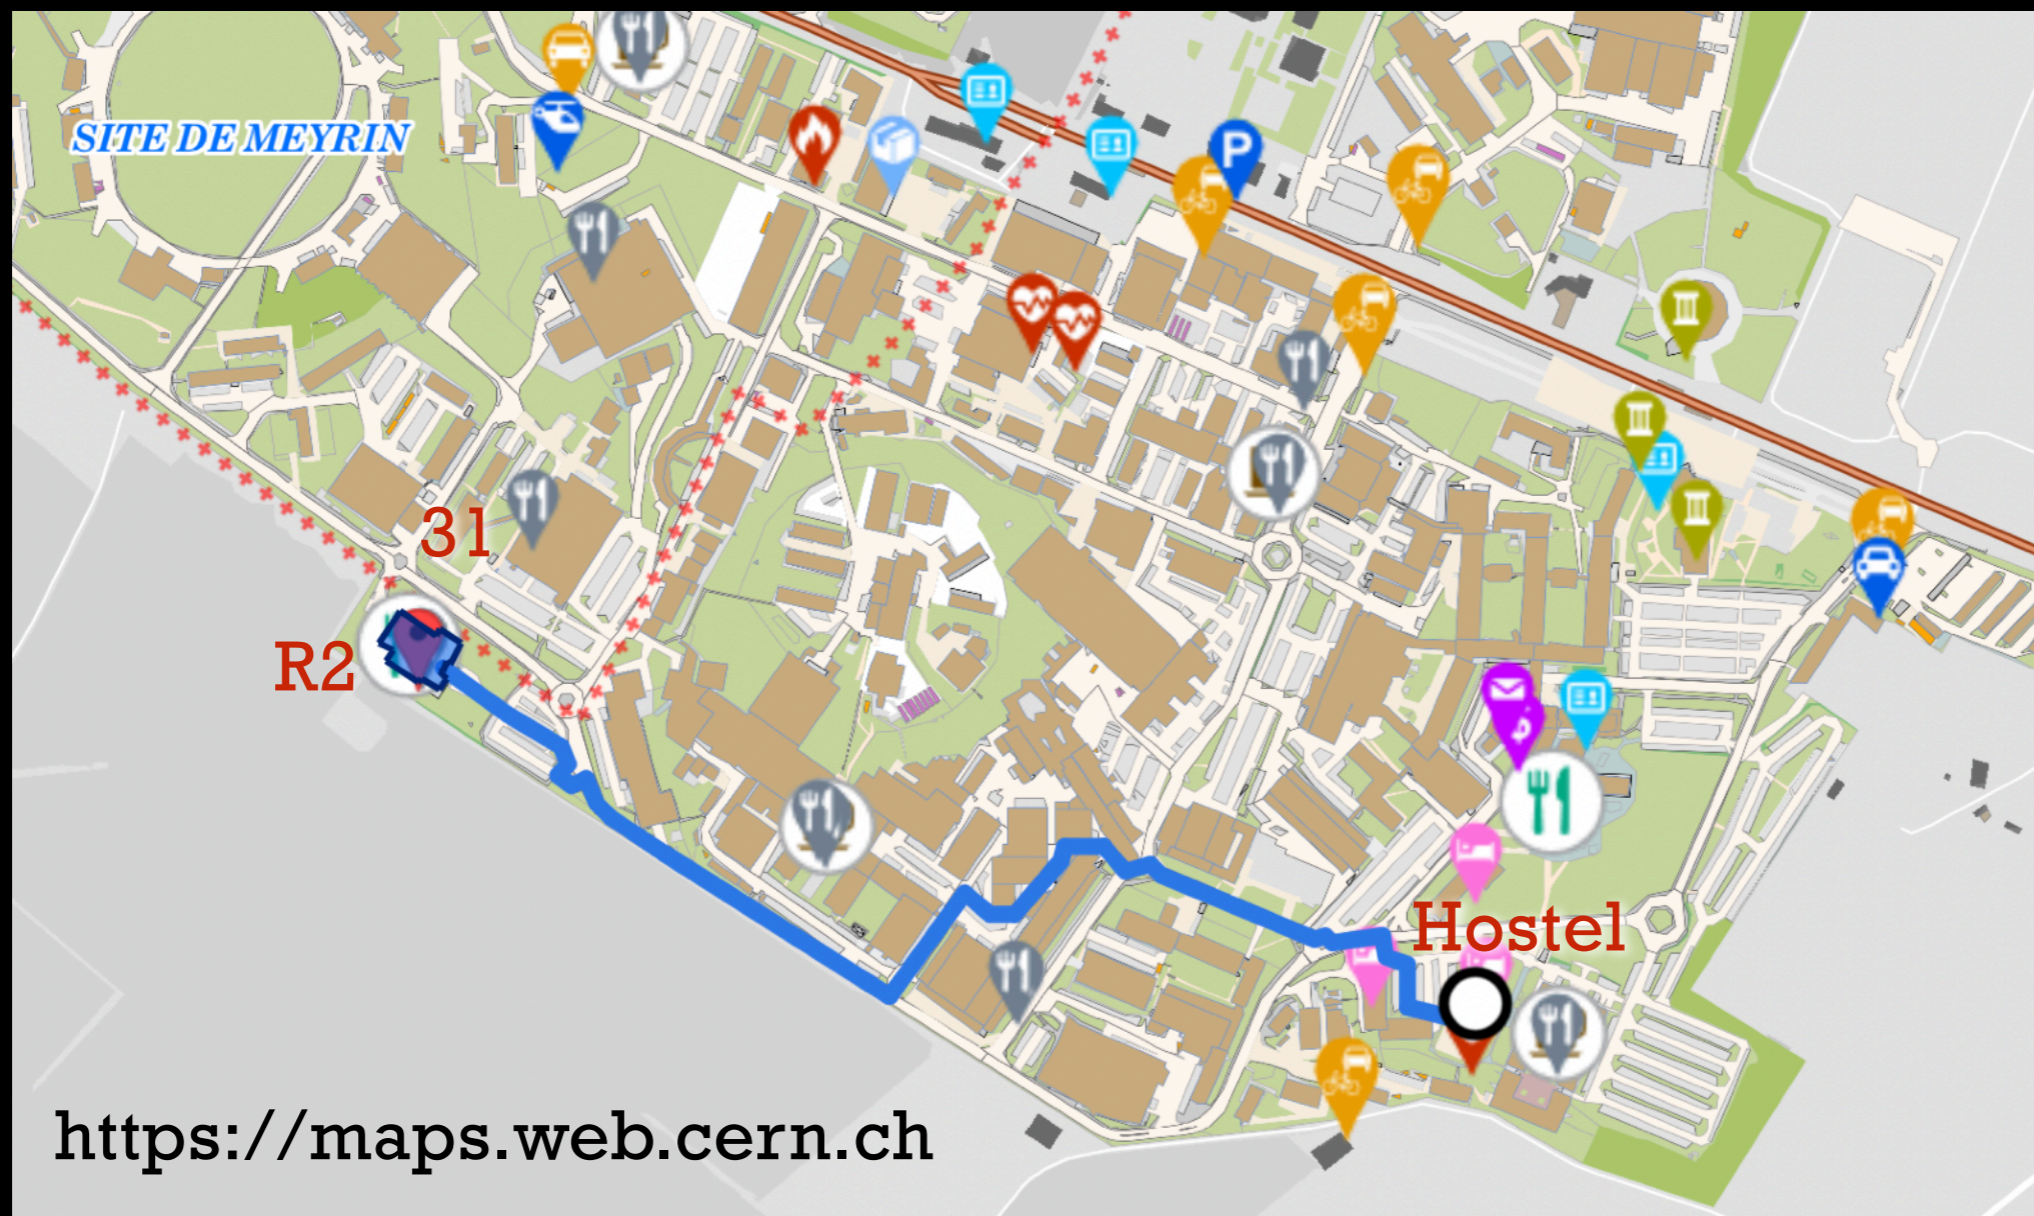

Practical considerations: this evening

- Following discussion on the future, the bus will leave for the Meyrin site. It will stop for a while at the hostel, and then leave for dinner at about 18:15.
- Dinner will be in the Jura mountains at an altitude of 1100 meters. It will be somewhat colder than here, so dress appropriately if you can.
- After dinner, the bus will return to the hostel.
- The bus will NOT return to Prévessin this evening! If you have a car here, please drive it to the hostel and take the bus from there. If you take the bus from here your car will be stranded.

Practical considerations: Saturday

- There is no service in Restaurant 1 on weekends due to construction.
- There is service in Restaurant 2, about 800 m from the hostel.
- Meeting is in Building 31, next to Restaurant 2.

Restaurant 2 and Building 31

- Meeting will be in Building 31, room 3-004 (3rd floor).
- Sessions start at 9:00.
- The door from the glass connecting corridor should be open.

Restaurant 2 (Bldg 504)