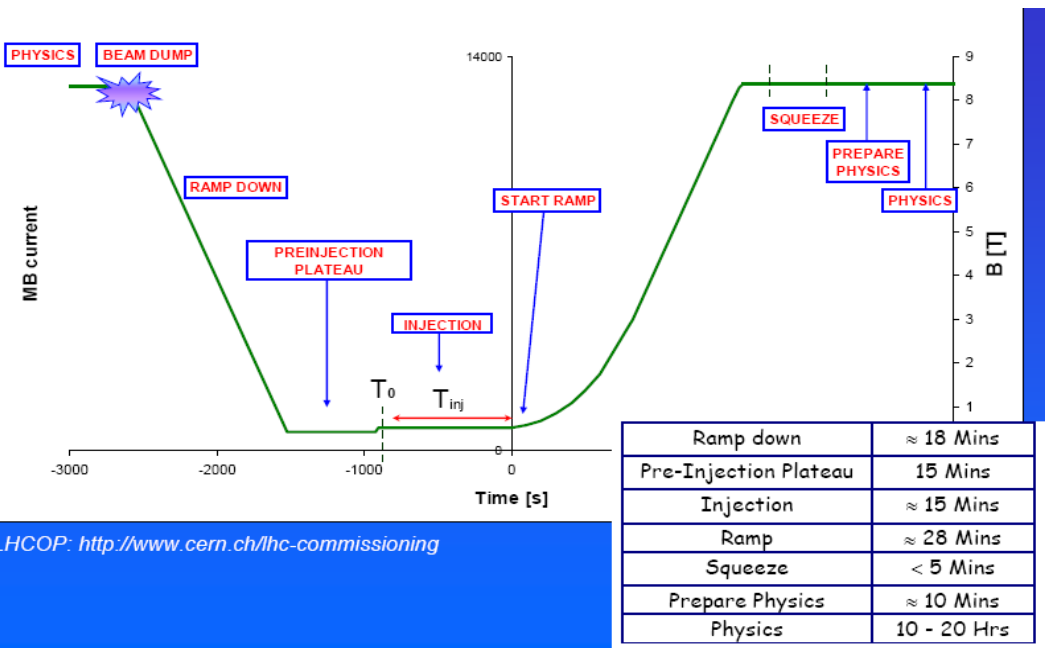

LHC FREQUENCIES

PROTONS				
13TeV				
		Injection 450GeV	Physics 13TeV	Δ
BC	Frequency	40.0788790 MHz	40.0789730 MHz	94 Hz

IONS				
13TeV				
		Injection 450GeV	Physics 13TeV	Δ
BC	Frequency	40.0784139 MHz	40.0789700 MHz	559 Hz