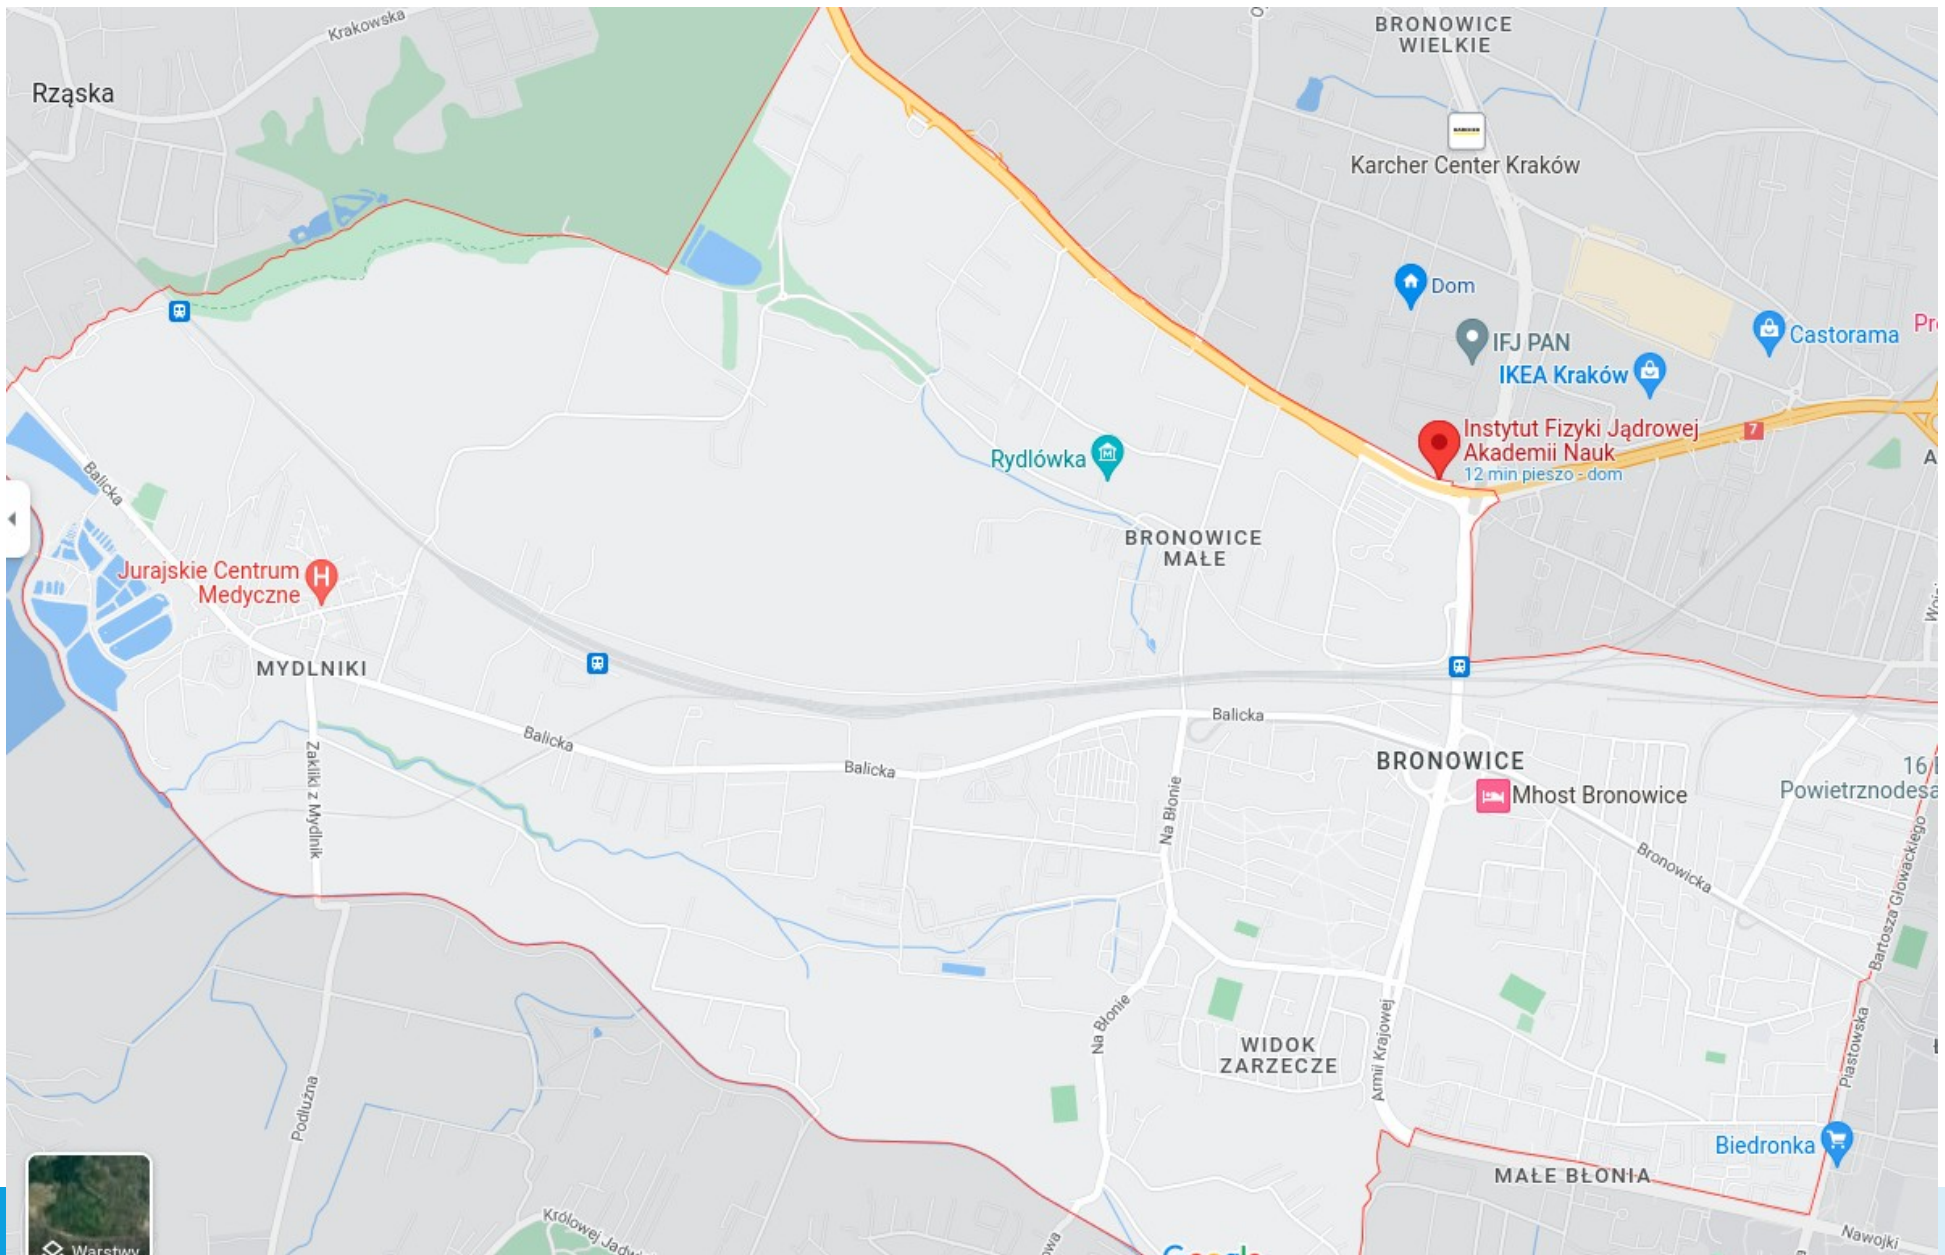

Practical information

Location

Venue

- All the talks are located in main auditorium.
- The coffee breaks are downstairs 0108.
Coffee & Tea available
- Main auditorium will be locked or looked at so you can leave your stuff here.