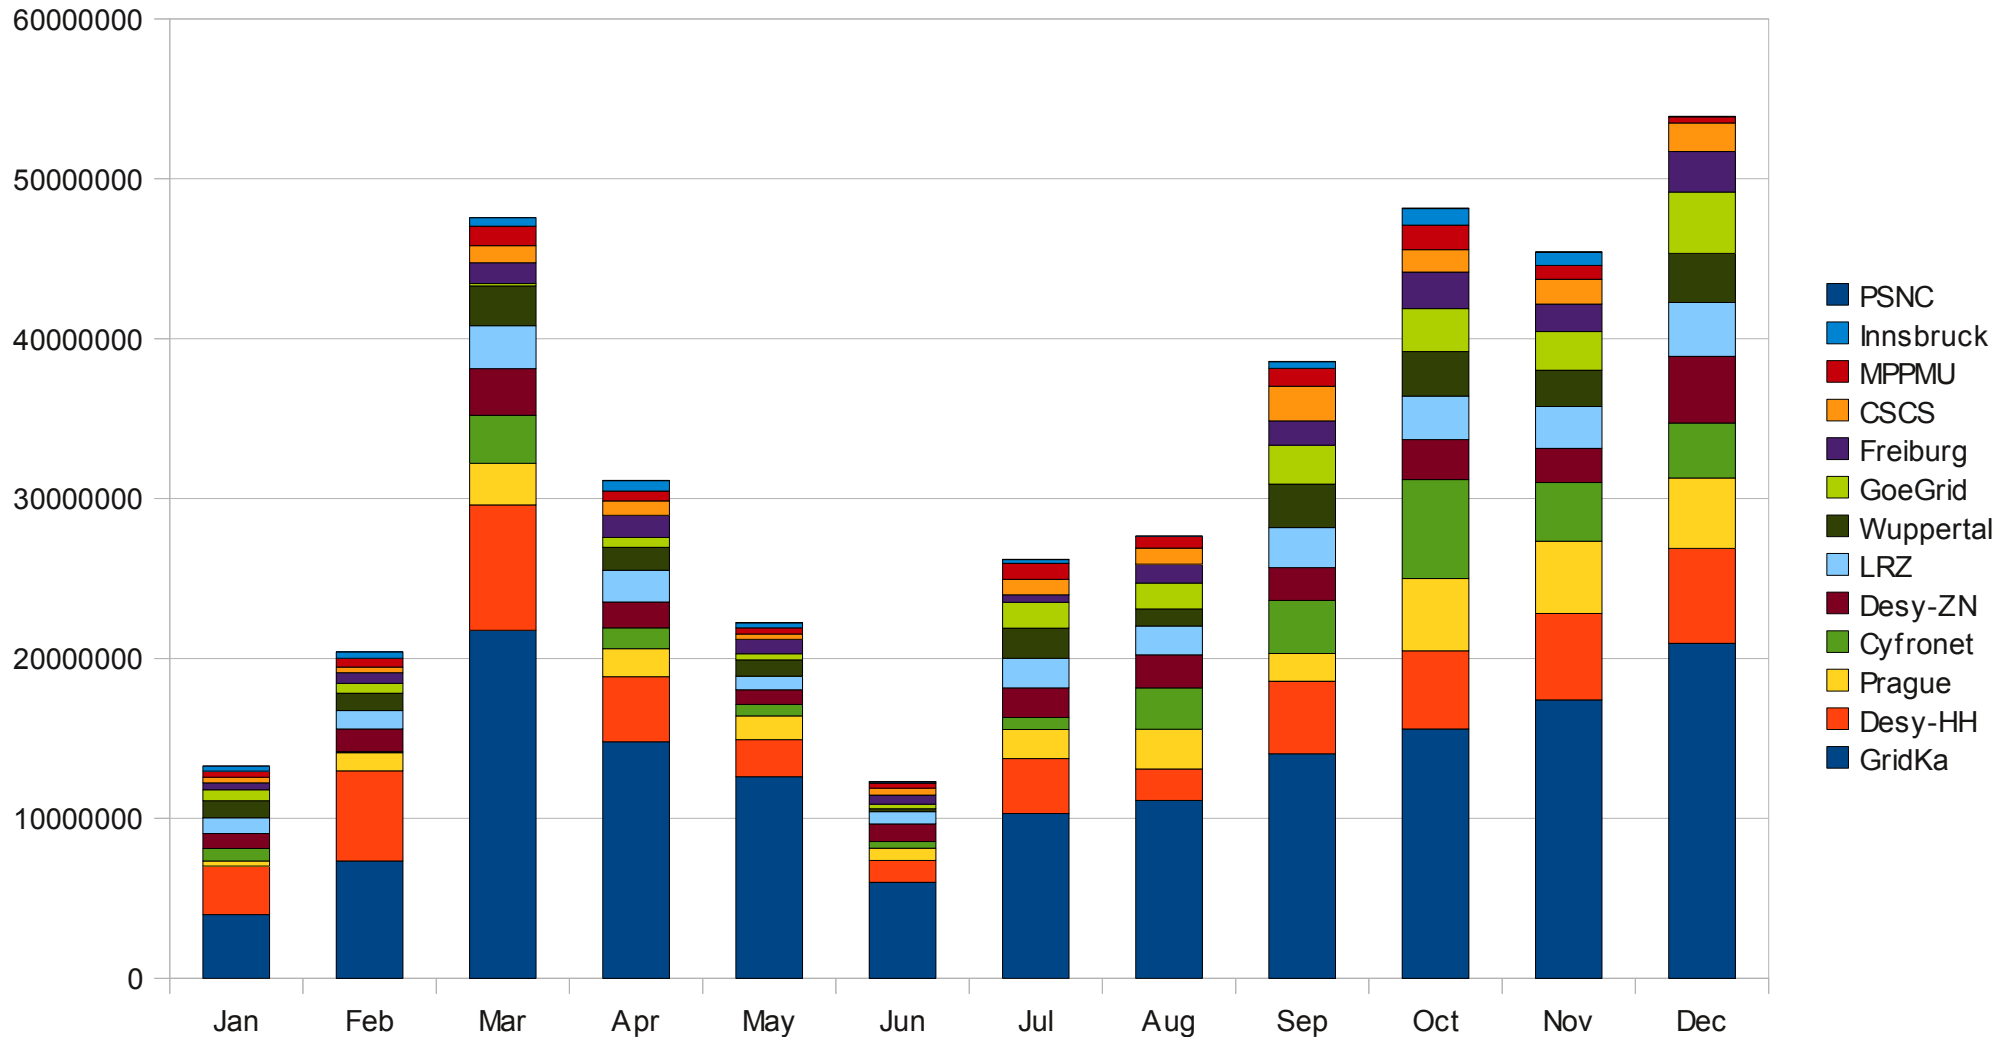

Accounting 2010

HEPSPEC06 Hours (from EGI Accounting)