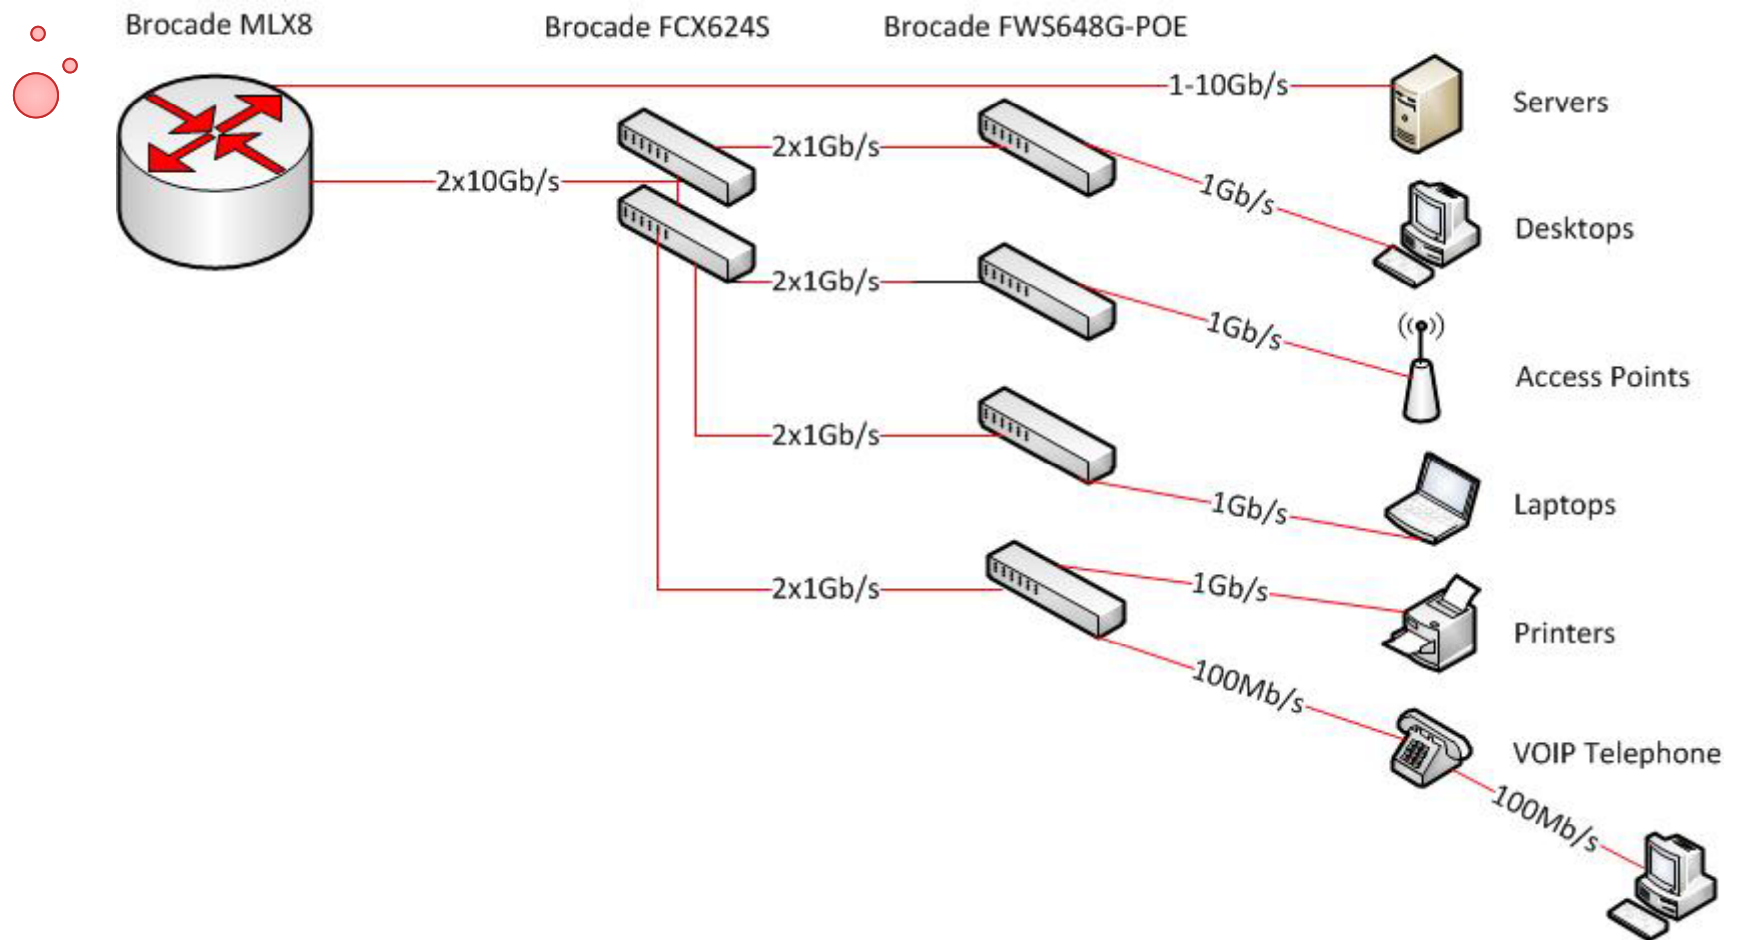

# Windows

- basic installation
  - OS Windows 7
  - software
  - drivers
- OS Deployer (ManageEngine)
  - hardware independent
    - central driver repository

# Network

- old hardware
  - switches separated VLAN's
- telephony
  - VOIP
  - POE
- new design
  - higher bandwidth
  - over subscribing
  - all VLAN's all ports

P. Kuipers  
 Nikhef  
 Amsterdam  
 Computer-  
 Technology