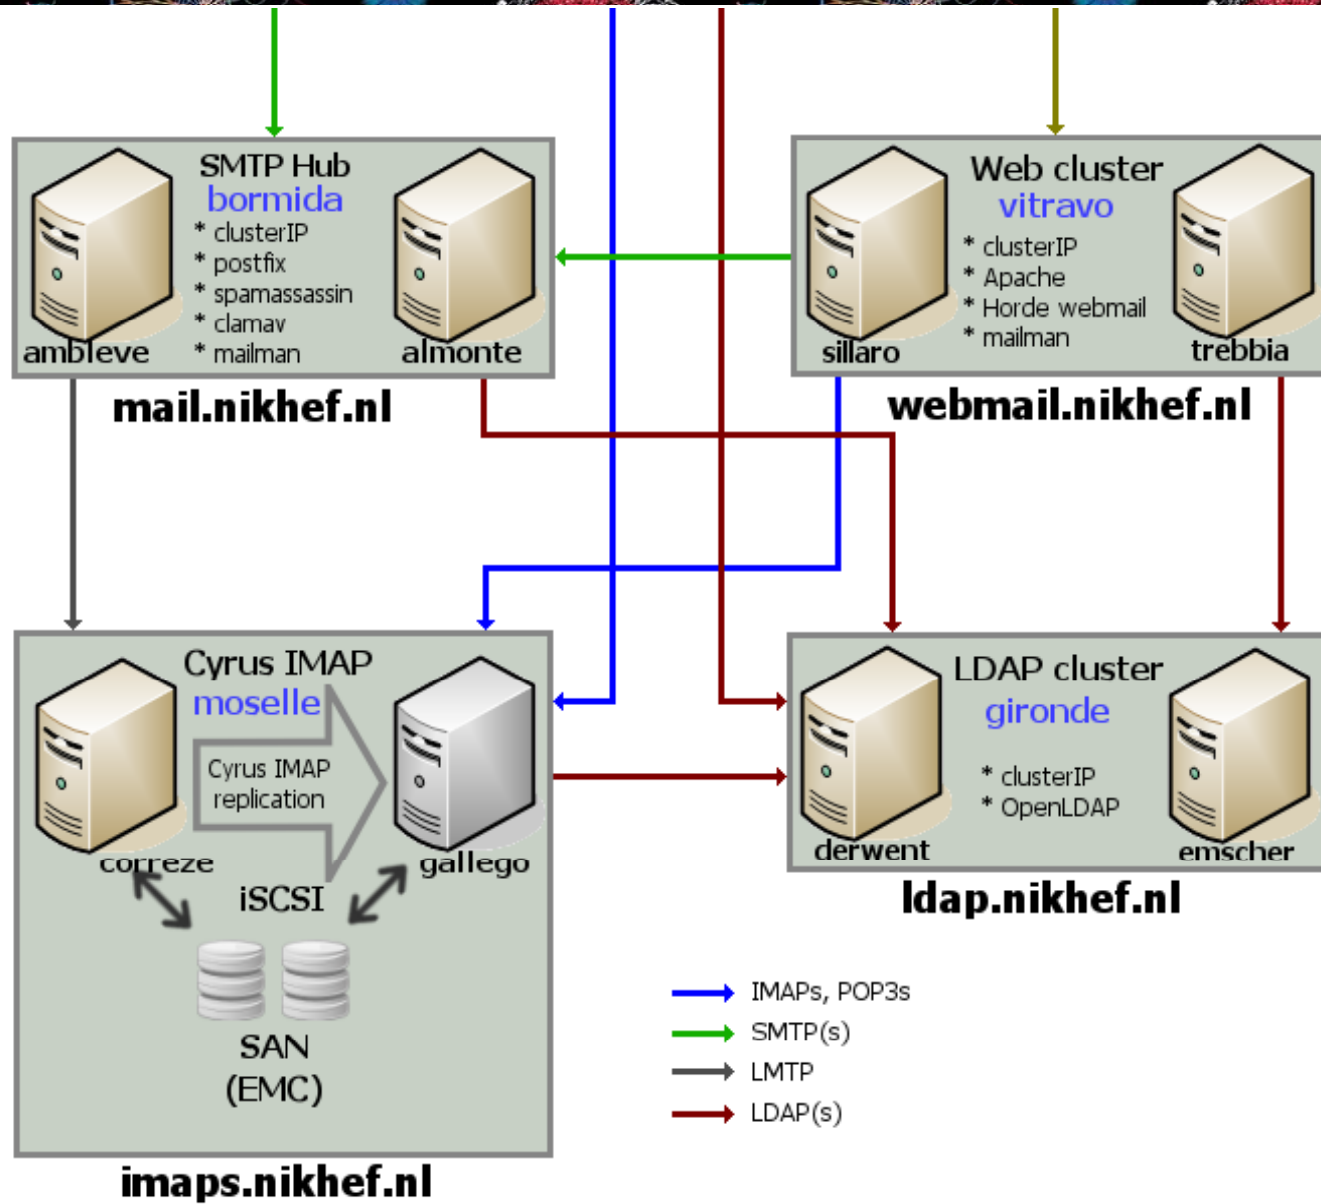

# Storage

- RedHat cluster
  - loadbalancing
  - failover
  - management
  - 10 Gb/s
- iSCSI
  - Infortrend RAID/JBOD
    - GFS
    - older Infortrend

# Mail

- cluster VM: smtp, imap, webmail
  - clusterip
    - active-active: smtp, webmail
    - active-passive: IMAP
- incoming SURFnet
- postfix
- Cyrus IMAP
  - separate iSCSI server
- Horde webmail

P. Kuipers  
 Nikhef  
 Amsterdam  
 Computer-  
 Technology