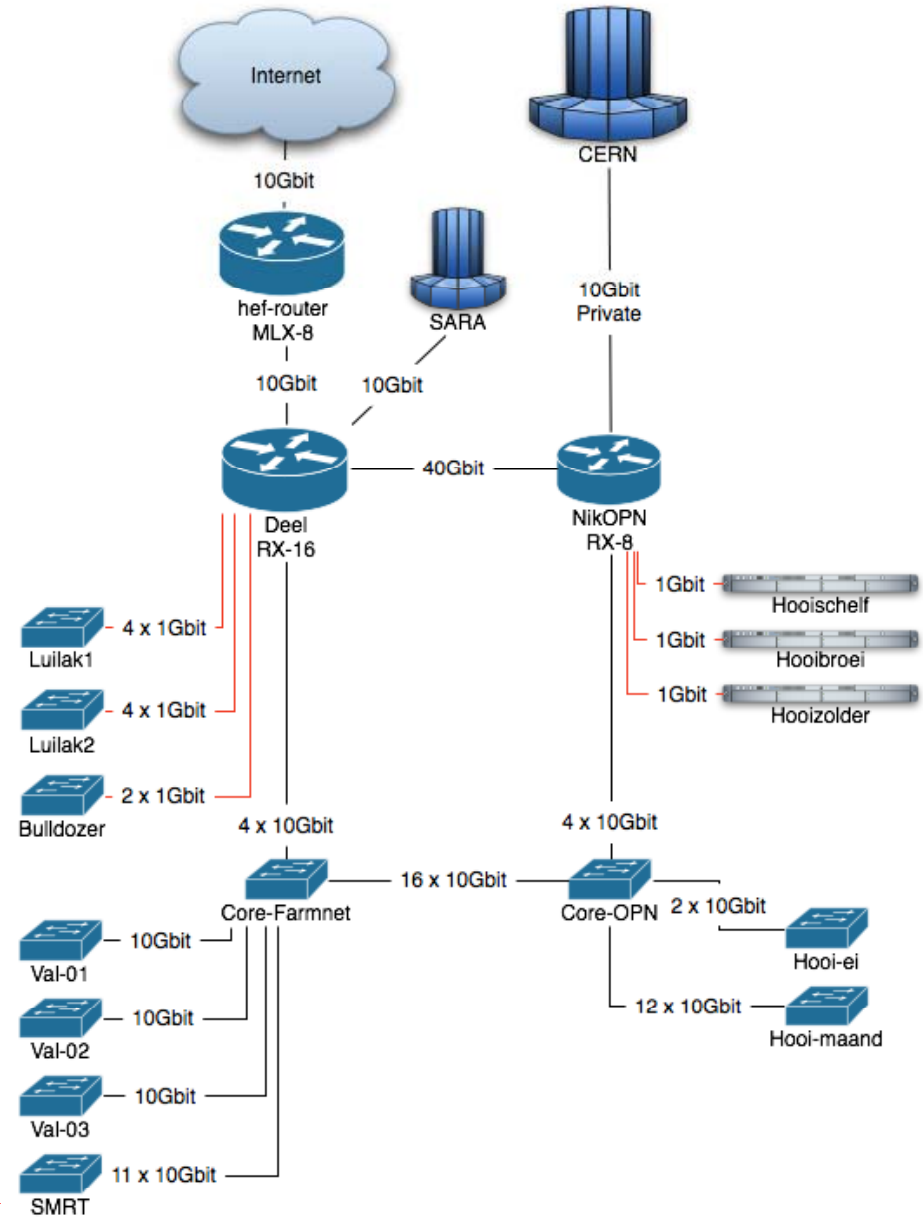

# GRID

- site      cores      storage (TB)
  - Nikhef    2488      1374
  - SARA     2376      3404
- network
  - Brocade MLX-16
    - VRF
      - worker nodes
      - storage
  - Arista DCS-7148SX
    - worker nodes @ 10Gb/s