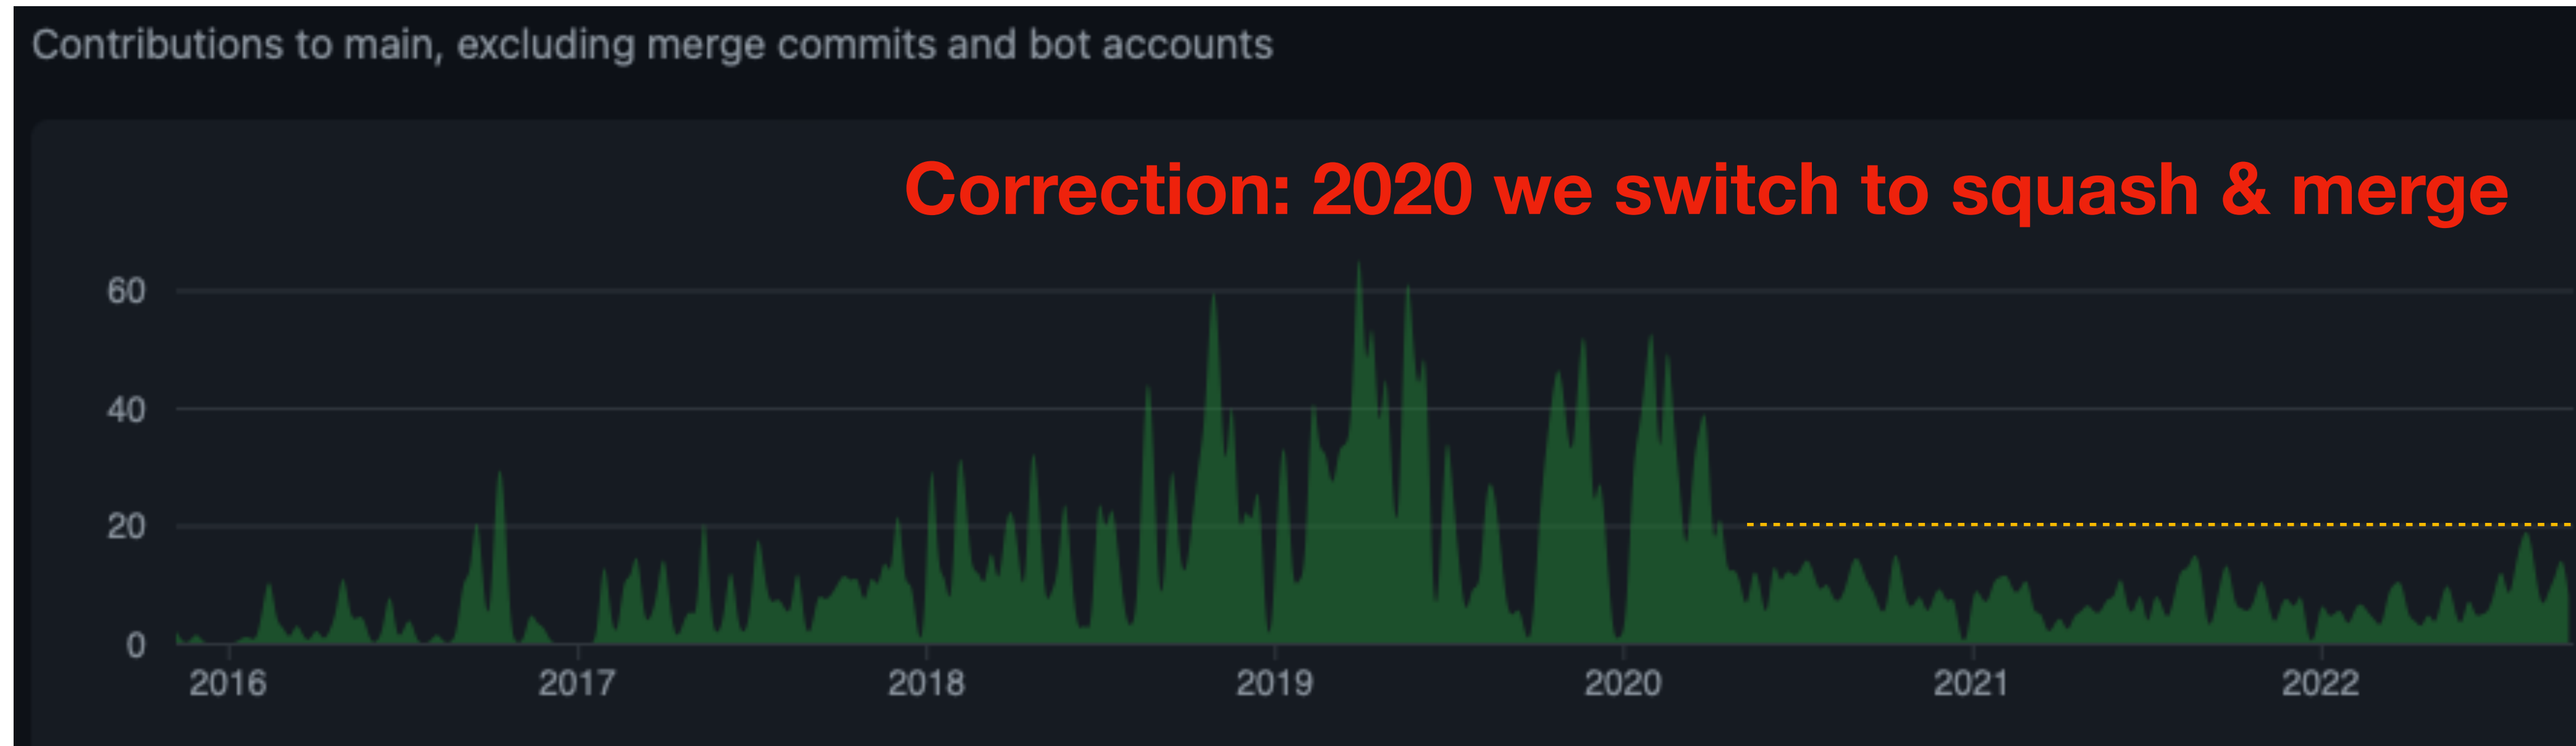

# Core: person power situation, developers & support

## Point of Attention

Peak commit period is passed (a lot of import of core components from 2018-2020)

- Library still has missing parts
- Some components miss direct support (e.g. vertex reconstruction)